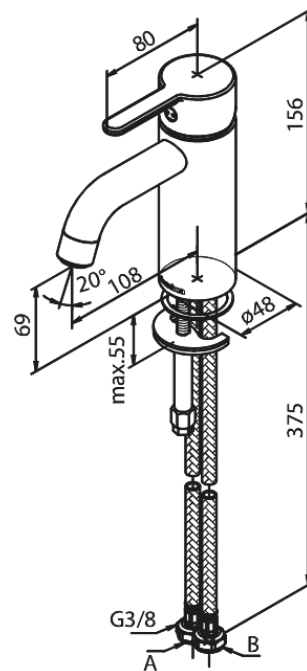

FM Mattsson Mora Group Denmark
Abildager 26 A, 2605 Brøndby, Denmark
Østbirkvej 2, 5240 Odense NØ, Denmark

+45 88 33 00 34 damixa-international@fm-mora.com

Mere information på www.damixa.com

damixa