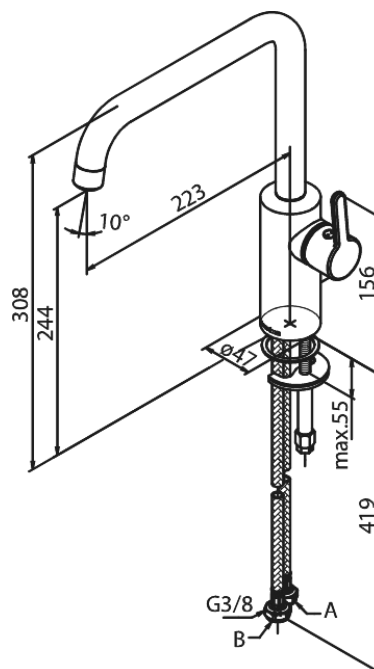

FM Mattsson Mora Group Denmark
Abildager 26 A, 2605 Brøndby, Denmark
Østbirkvej 2, 5240 Odense NØ, Denmark

+45 88 33 00 34 damixa-international@fmm-mora.com

Mere information på www.damixa.com

damixa