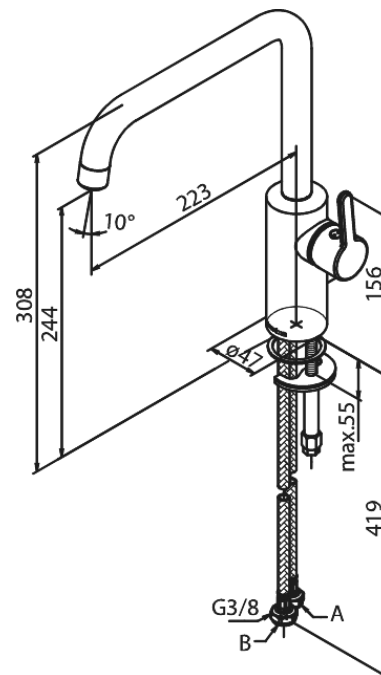

FM Mattsson Mora Group Denmark
Abildager 26 A, 2605 Brøndby, Denmark
Østbirkvej 2, 5240 Odense NØ, Denmark

+45 88 33 00 34 damixa-international@fm-mora.com

Mere information på www.damixa.com

damixa