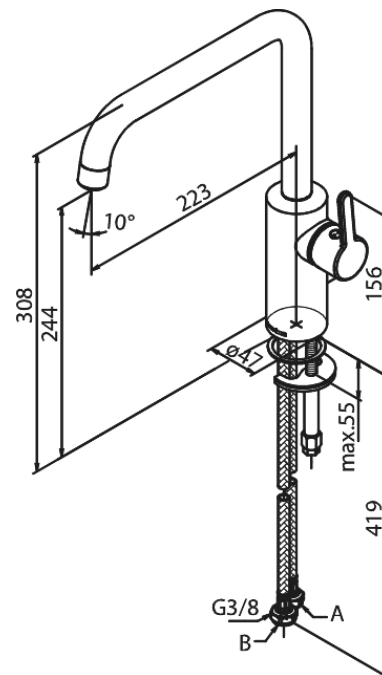

FM Mattsson Mora Group Denmark
Abildager 26 A, 2605 Brøndby, Denmark
Østbirkvej 2, 5240 Odense NØ, Denmark

+45 88 33 00 34 damixa-international@fm-mora.com

Mere information på www.damixa.com

damixa