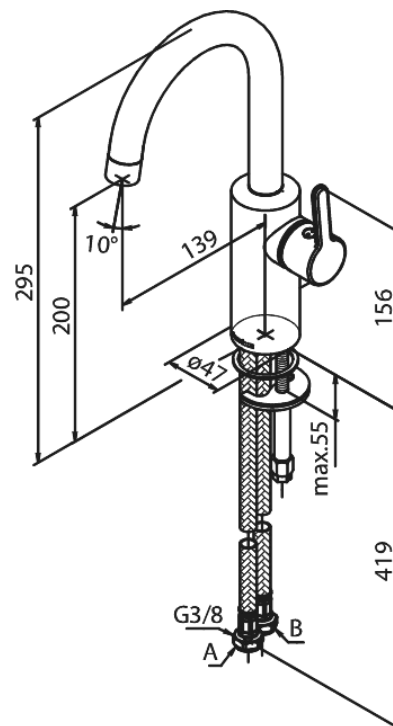

FM Mattsson Mora Group Denmark
Østbirkvej 2, DK-5240 Odense NØ

+45 88 33 00 34 damixa-international@fmm-mora.com

More information på <https://damixa.com>

damixa