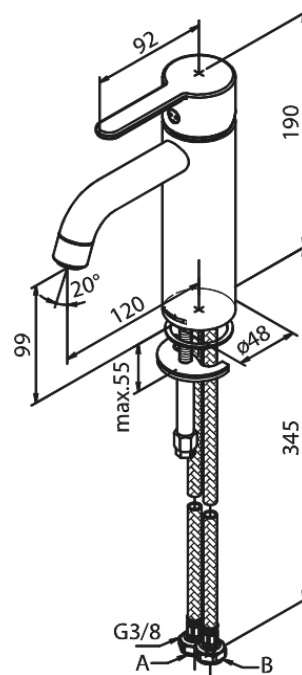

FM Mattsson Mora Group Denmark
Abildager 26 A, 2605 Brøndby, Denmark
Østbirkvej 2, 5240 Odense NØ, Denmark

+45 88 33 00 34 damixa-international@fm-m-mora.com

Mere information på www.damixa.com

damixa