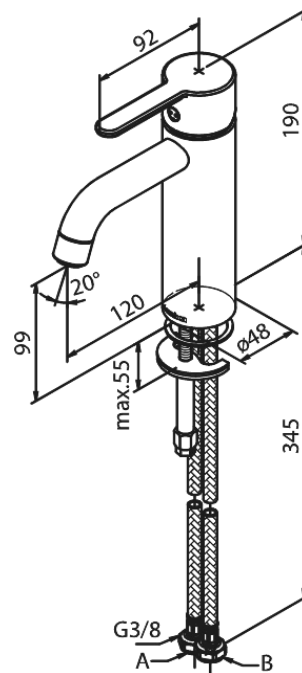

FM Mattsson Mora Group Denmark
Abildager 26 A, 2605 Brøndby, Denmark
Østbirkvej 2, 5240 Odense NØ, Denmark

+45 88 33 00 34 damixa-international@fm-m-mora.com

Mere information på www.damixa.com

damixa