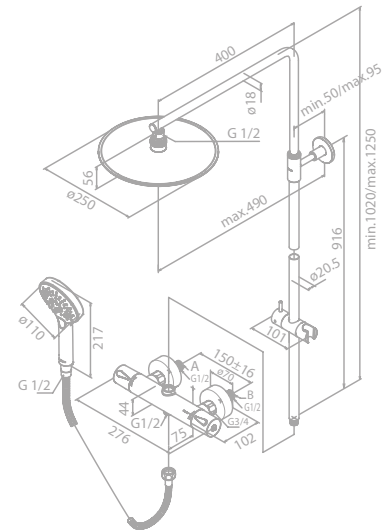

Product No.: 57954.61
Finish: Matt Black

Standard Features:
 Standard 150 mm centers
 Wall plates & eccentric unions
 Integrated diverter
 1750 mm Shower hose in metal

Note: Telescopic bar adjustable in height from 1020 mm up to 1250 mm.

Head and hand shower can be ordered separately:

Head shower
 Product no.: 76663.61

Hand shower
 Product no.: 76686.61

SHOWER SYSTEMS

Shower System with thermostat

Product No.: 57954.46
Finish: Steel (PVD)

Standard Features:
 Standard 150 mm centers
 Wall plates & eccentric unions
 Integrated diverter
 1750 mm Shower hose in metal

Note: Telescopic bar adjustable in height from 1020 mm up to 1250 mm.

Head and hand shower can be ordered separately:

Head shower
 Product no.: 76663.46

Hand shower
 Product no.: 76686.46

Shower System with thermostat

Product No.: 57954.77
Finish: Polished Brass (PVD)

Standard Features:
 Standard 150 mm centers
 Wall plates & eccentric unions
 Integrated diverter
 1750 mm Shower hose in metal

Note: Telescopic bar adjustable in height from 1020 mm up to 1250 mm.