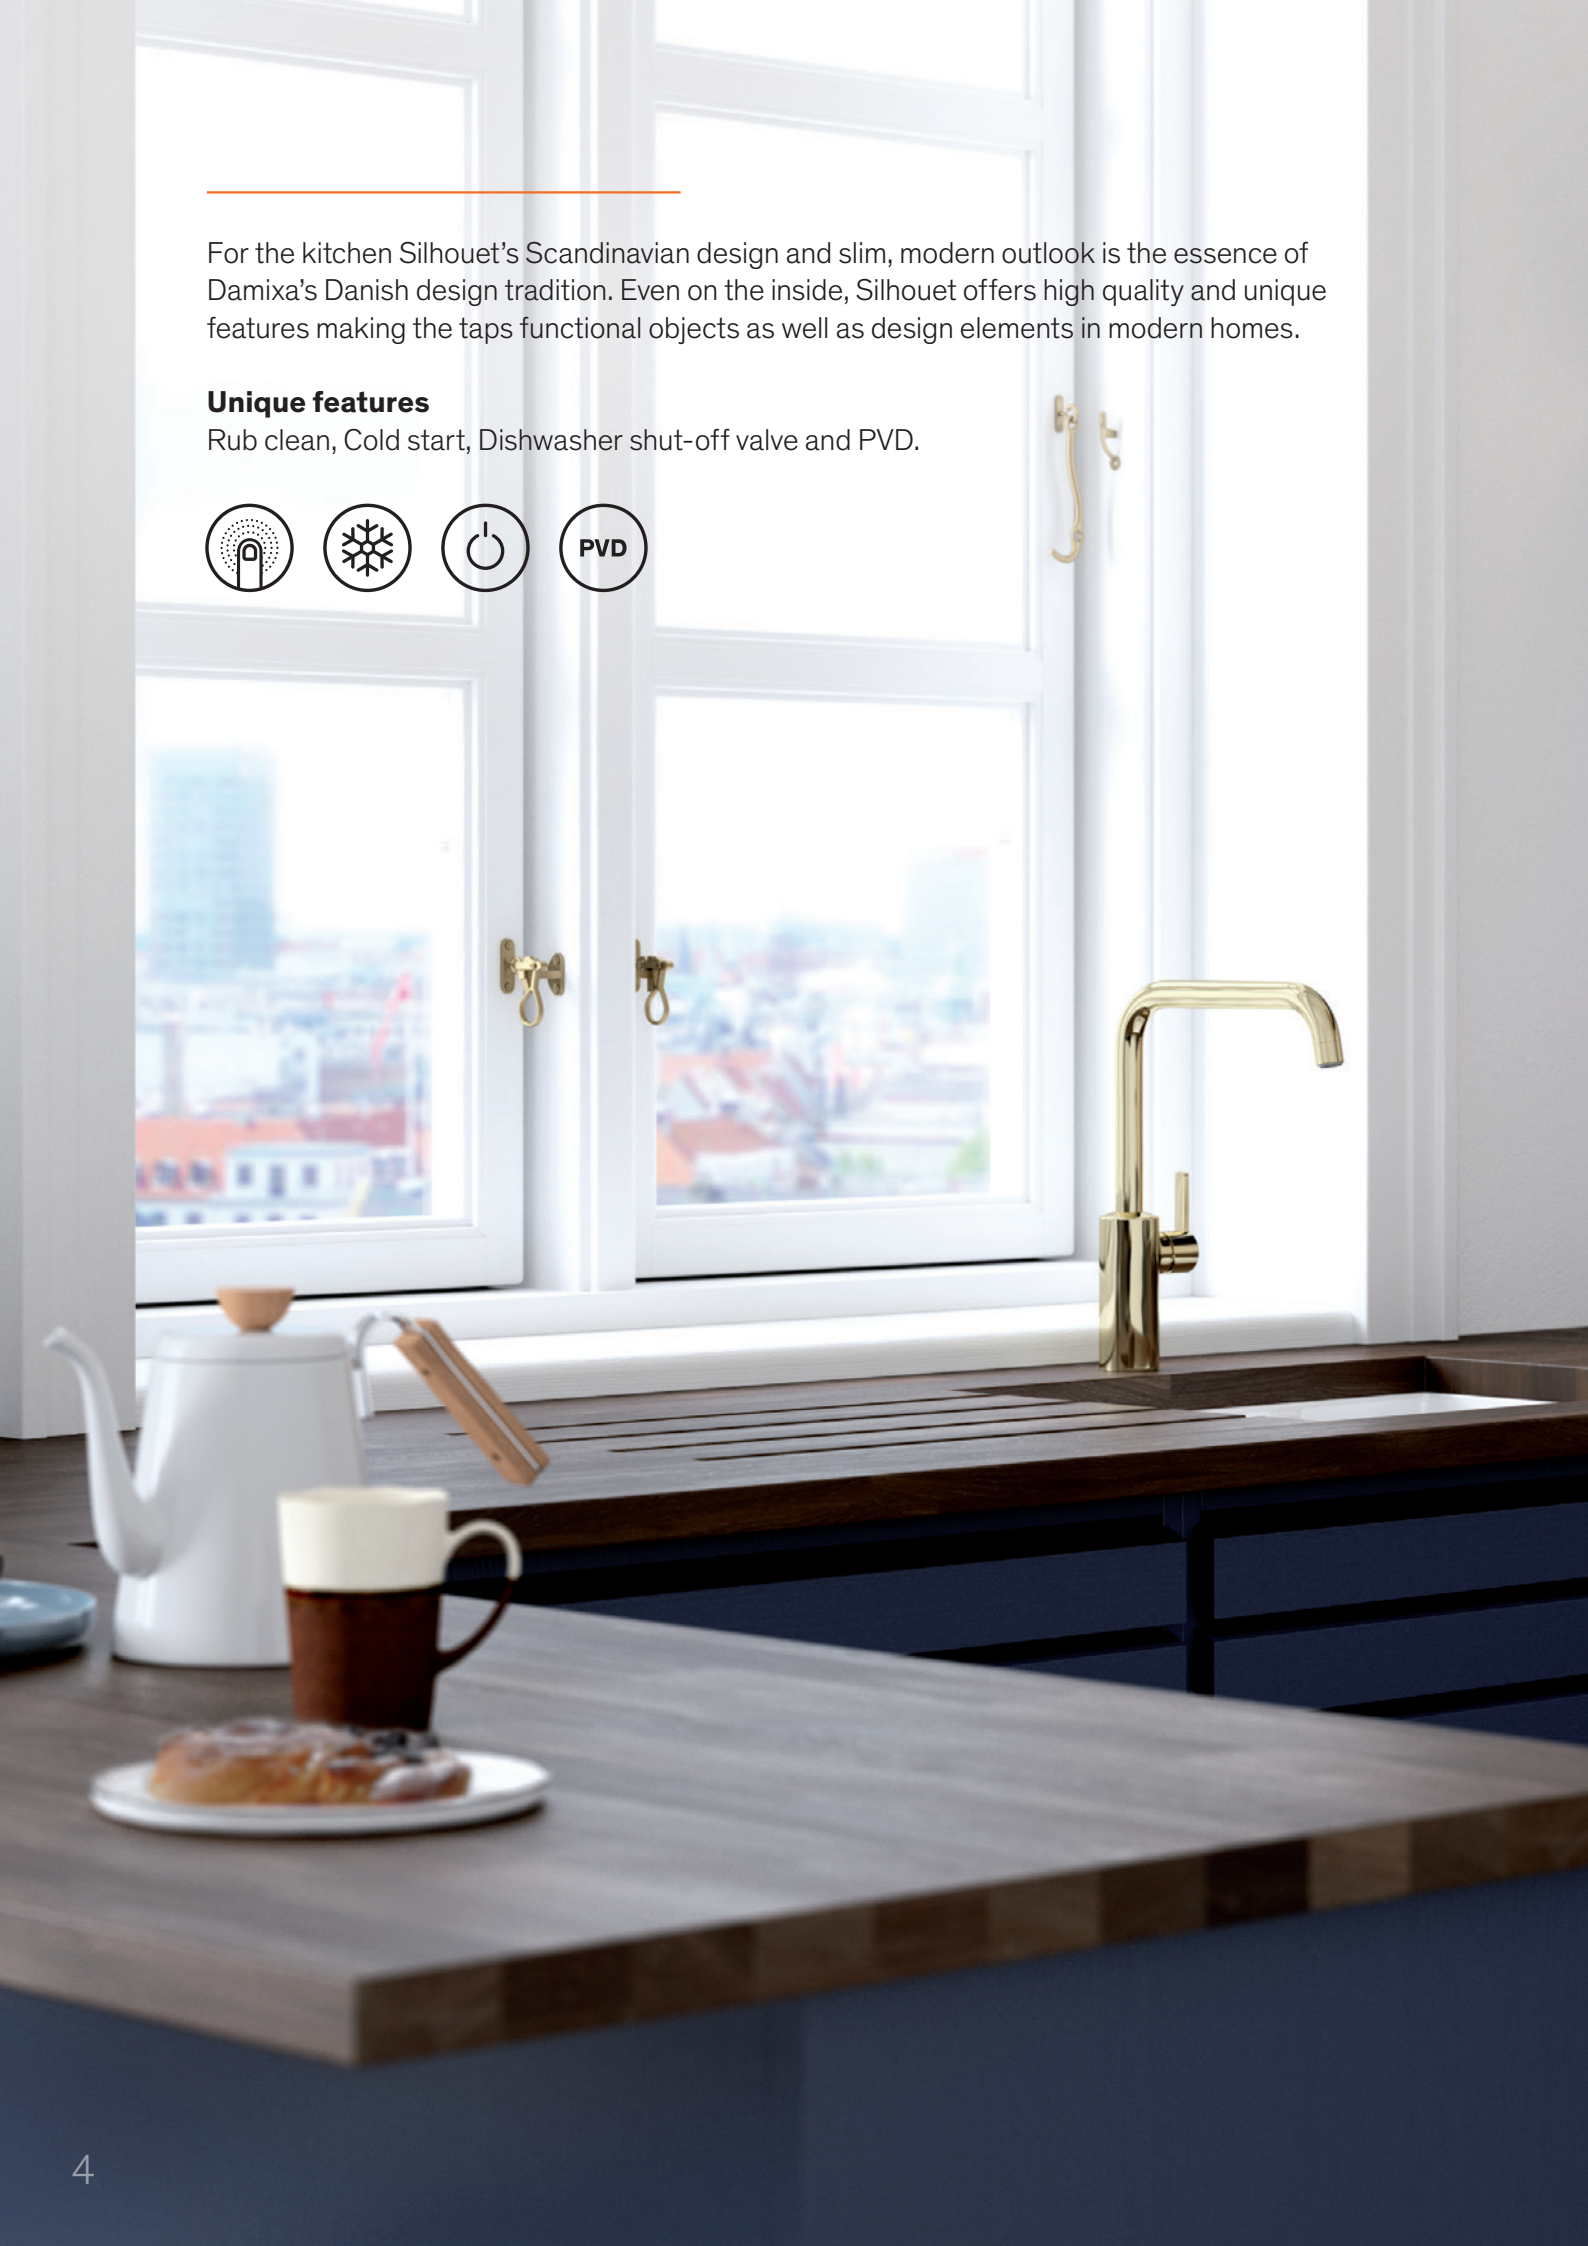

For the kitchen Silhouet's Scandinavian design and slim, modern outlook is the essence of Damixa's Danish design tradition. Even on the inside, Silhouet offers high quality and unique features making the taps functional objects as well as design elements in modern homes.

Unique features

Rub clean, Cold start, Dishwasher shut-off valve and PVD.