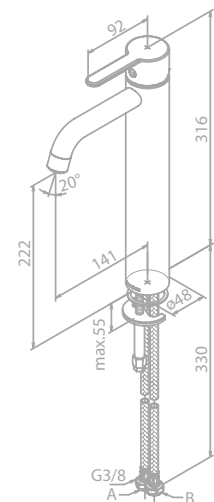

Ceramic cartridge
6 l/min aerator
Pop up waste with click-function

Available without pop up waste

Product no.: 74930.00

Basin Mixer - large

Product No.: 74013.00

Finish: Chrome

Standard Features:

Ceramic cartridge
6 l/min aerator