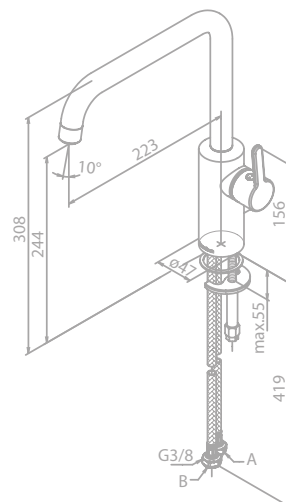

Kitchen Mixer with Dishwasher shut off valve

Product No.: 74081.77

Finish: Polished Brass (PVD)

Standard Features:

- Ceramic cartridge
- 8 l/min aerator
- Swivel spout
- 120° swivel limitation

For the bathroom sink, Silhouet is available in three different heights to ensure you can also use it with a tall, tabletop mounted vessel sink.