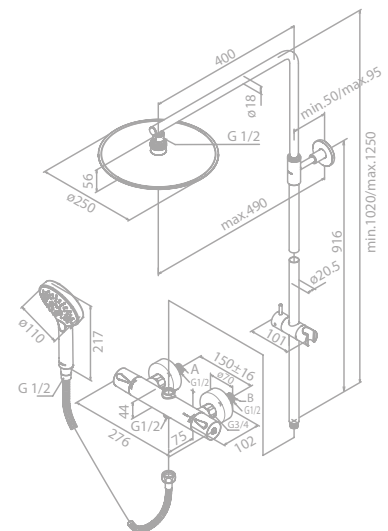

SHOWER SYSTEMS

Shower System with thermostat

Product No.: 57954.46
Finish: Steel (PVD)

Standard Features:
Standard 150 mm centers
Wall plates & eccentric unions
Integrated diverter
1750 mm Shower hose in metal

Note: Telescopic bar adjustable in height from 1020 mm up to 1250 mm.

Head and hand shower can be ordered separately:

Head shower
Product no.: 76663.46

Hand shower
Product no.: 76686.46

Shower System with thermostat

Product No.: 57954.77
Finish: Polished Brass (PVD)

Standard Features:
Standard 150 mm centers
Wall plates & eccentric unions
Integrated diverter
1750 mm Shower hose in metal

Note: Telescopic bar adjustable in height from 1020 mm up to 1250 mm.

Head and hand shower can be ordered separately:

Head shower
Product no.: 76663.77

Hand shower
Product no.: 76686.77