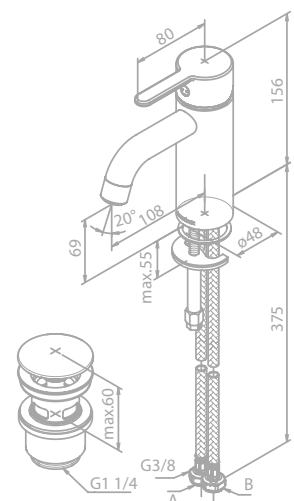

Product No.: 74821.00

Finish: Chrome

Standard Features:

- Ceramic cartridge
- 6 l/min aerator
- Pop up waste with click-function

Available without pop up waste

Product no.: 74021.00

BASIN MIXERS

Basin Mixer - small with sidespray