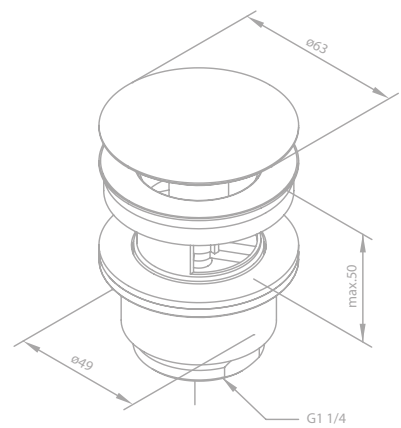

Standard Features:

Fits all standard washbasins

Pop Up Waste with click-function

Product No.: 23850.46

Finish: Steel (PVD)

Standard Features:

Fits all standard washbasins

BASIN MIXERS