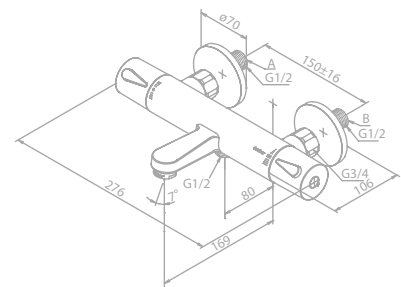

Standard Features:

- Ceramic cartridge
- 1/2" connection for hand shower hose
- Standard 150 mm centers
- Wall plates & eccentric unions
- Diverter in handle