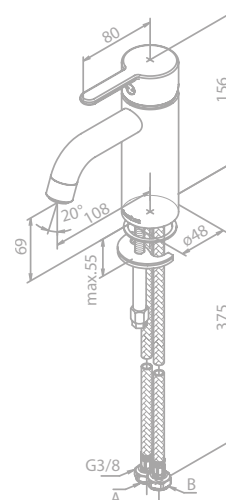

BASIN MIXERS

Basin Mixer - small

Product no.: 74021.61

Finish: Matt Black

Standard Features:

Ceramic cartridge

6 l/min aerator

Pop up waste with click-function