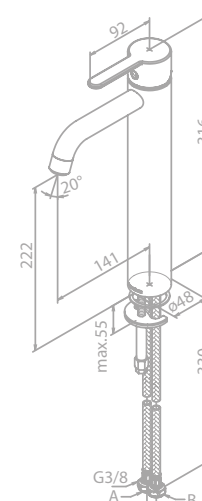

BASIN MIXERS

Basin Mixer - small

Product no.: 74021.61

Finish: Matt Black

Standard Features:

Ceramic cartridge

6 l/min aerator

Pop up waste with click-function

Basin Mixer - medium

Product no.: 74930.61

Finish: Matt Black

Standard Features:

Ceramic cartridge

6 l/min aerator

Pop up waste with click-function

Basin Mixer - large

Product No.: 74013.61

Finish: Matt Black

Standard Features:

Ceramic cartridge

6 l/min aerator