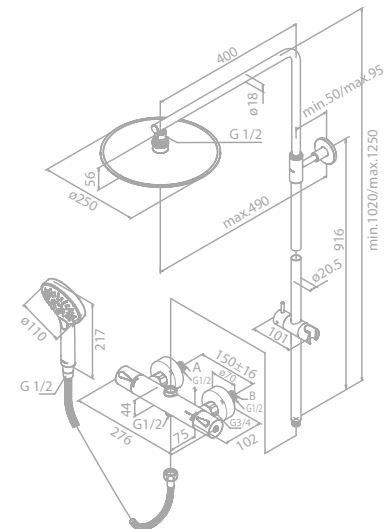

Note: Telescopic bar adjustable in height from 1020 mm up to 1250 mm.

Head and hand shower can be ordered separately:

Head shower
 Product no.: 76684.00

Hand shower
 Product no.: 76686.00

Shower System with thermostat

Product No.: 57954.61
Finish: Matt Black

Standard Features:
 Standard 150 mm centers
 Wall plates & eccentric unions
 Integrated diverter
 1750 mm Shower hose in metal

Note: Telescopic bar adjustable in height from 1020 mm up to 1250 mm.

Head and hand shower can be ordered separately:

Head shower
 Product no.: 76663.61

Hand shower
 Product no.: 76686.61

SHOWER SYSTEMS

Shower System with thermostat

Product No.: 57954.46
Finish: Steel (PVD)

Standard Features:
 Standard 150 mm centers
 Wall plates & eccentric unions
 Integrated diverter
 1750 mm Shower hose in metal

Note: Telescopic bar adjustable in height from 1020 mm up to 1250 mm.

Head and hand shower can be ordered separately:

Head shower
 Product no.: 76663.46

Hand shower
 Product no.: 76686.46

Shower System with thermostat