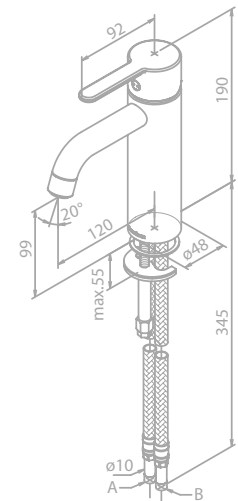

Basin Mixer - large

Product No.: 74013.46

Finish: Steel (PVD)

Standard Features:

- Ceramic cartridge
- 6 l/min aerator