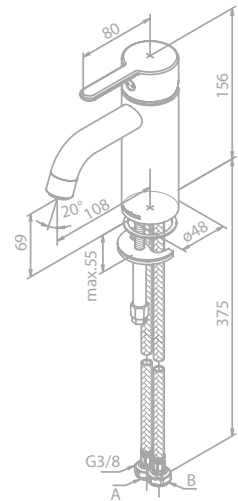

Standard Features:

Fits all standard washbasins

Pop Up Waste with click-function

Product No.: 23850.46

Finish: Steel (PVD)

Standard Features:

Fits all standard washbasins

BASIN MIXERS

Basin Mixer - small

Product no.: 74021.46

Finish: Steel (PVD)

Standard Features:

- Ceramic cartridge
- 6 l/min aerator
- Pop up waste with click-function

Basin Mixer - medium

Product no.: 74930.46

Finish: Steel (PVD)