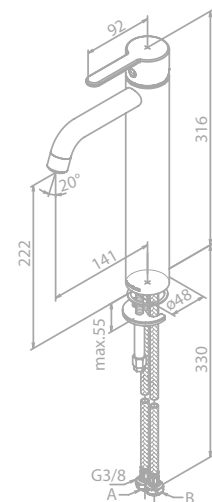

Standard Features:

- Ceramic cartridge
- 6 l/min aerator
- Pop up waste with click-function

Basin Mixer - large

Product No.: 74013.46

Finish: Steel (PVD)

Standard Features:

- Ceramic cartridge
- 6 l/min aerator