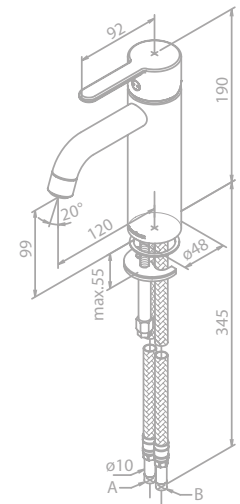

Basin Mixer - medium

Product no.: 74930.71

Finish: Polished Brass (PVD)

Standard Features:

Ceramic cartridge

6 l/min aerator

Pop up waste with click-function

Basin Mixer - large