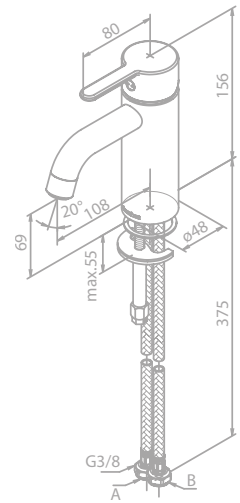

BASIN MIXERS

Basin Mixer - small

Product no.: 74021.77

Finish: Polished Brass (PVD)

Standard Features:

Ceramic cartridge

6 l/min aerator

Pop up waste with click-function