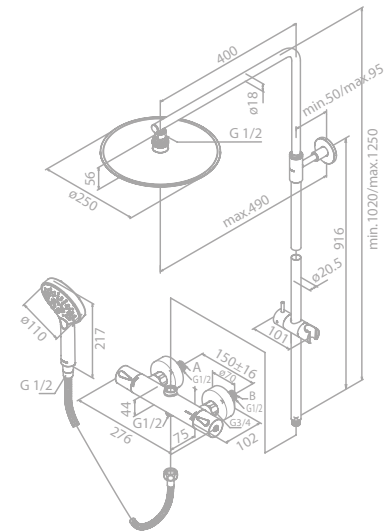

SHOWER SYSTEMS

Shower System with thermostat

Product No.: 57954.00
Finish: Chrome
 1750 mm Shower hose in metal

Product No.: 57954.30
Finish: Chrome
 1750 mm Easyflex silver shower hose

Standard Features:
 Standard 150 mm centers
 Wall plates & eccentric unions
 Integrated diverter

Note: Telescopic bar adjustable in height from 1020 mm up to 1250 mm.

Head and hand shower can be ordered separately:

Head shower
 Product no.: 76684.00

Hand shower
 Product no.: 76686.00

Shower System with thermostat

Product No.: 57954.61
Finish: Matt Black

Standard Features:
 Standard 150 mm centers
 Wall plates & eccentric unions
 Integrated diverter
 1750 mm Shower hose in metal

Note: Telescopic bar adjustable in height from 1020 mm up to 1250 mm.