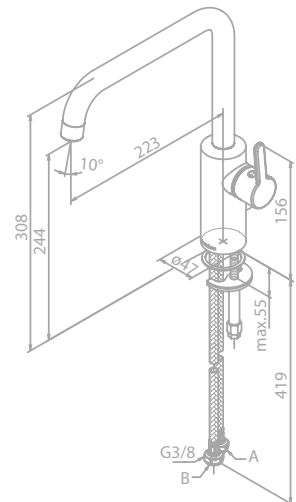

KITCHEN MIXERS

Kitchen Mixer

Product No.: 74086.00

Finish: Chrome

Kitchen Mixer with Dishwasher shut off valve

Product No.: 74081.00

Finish: Chrome

Standard Features:

- Ceramic cartridge
- 8 l/min aerator
- Swivel spout
- 120° swivel limitation

Kitchen Mixer

Product No.: 74086.61

Finish: Matt Black

Kitchen Mixer with Dishwasher shut off valve

Product No.: 74081.61

Finish: Matt Black

Standard Features:

- Ceramic cartridge
- 8 l/min aerator
- Swivel spout
- 120° swivel limitation

Kitchen Mixer

Product No.: 74086.46

Finish: Steel (PVD)

Kitchen Mixer with Dishwasher shut off valve

Product No.: 74081.46

Finish: Steel (PVD)

Standard Features:

- Ceramic cartridge
- 8 l/min aerator
- Swivel spout
- 120° swivel limitation