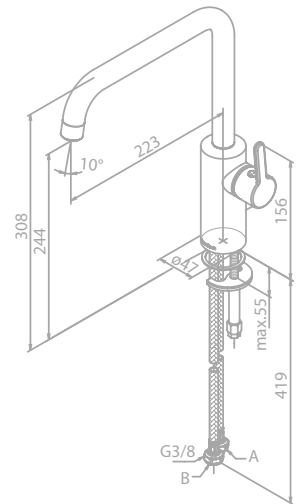

Kitchen Mixer

Product No.: 74086.46

Finish: Steel (PVD)

Kitchen Mixer with Dishwasher shut off valve

Product No.: 74081.46

Finish: Steel (PVD)

Standard Features:

- Ceramic cartridge
- 8 l/min aerator
- Swivel spout
- 120° swivel limitation