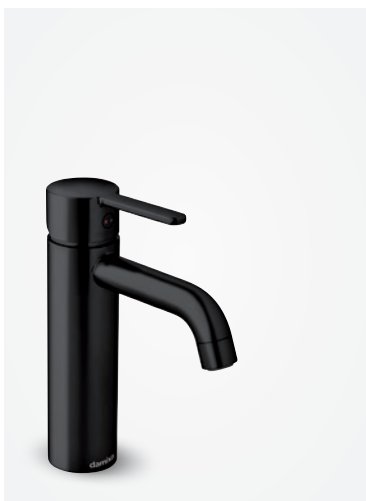

Ceramic cartridge
6 l/min aerator
Pop up waste with click-function

Available without pop up waste

Product no.: 74930.00

Basin Mixer - large

Product No.: 74013.00

Finish: Chrome

Standard Features:

Ceramic cartridge
6 l/min aerator

BASIN MIXERS

Basin Mixer - small

Product no.: 74021.61

Finish: Matt Black

Standard Features:

Ceramic cartridge

6 l/min aerator

Pop up waste with click-function

Basin Mixer - medium

Product no.: 74930.61

Finish: Matt Black

Standard Features:

Ceramic cartridge

6 l/min aerator

Pop up waste with click-function

Basin Mixer - large