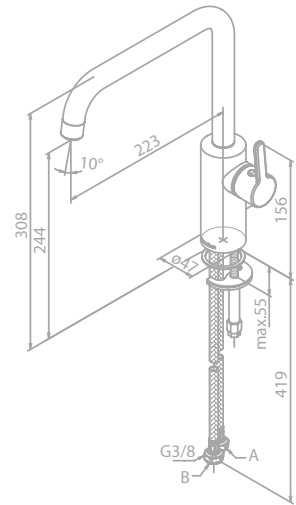

Finish: Chrome

Standard Features:

- Ceramic cartridge
- 8 l/min aerator
- Swivel spout
- 120° swivel limitation

Kitchen Mixer

Product No.: 74086.61

Finish: Matt Black

Kitchen Mixer with Dishwasher shut off valve