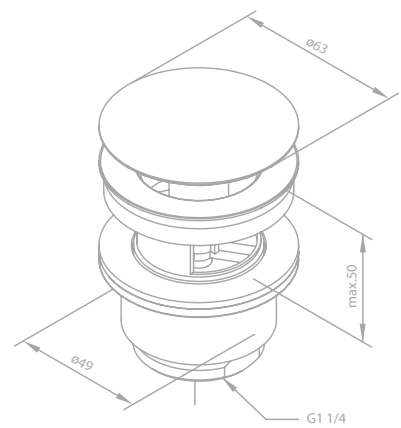

Standard Features:

Fits all standard washbasins

Pop Up Waste with click-function

Product No.: 23850.46

Finish: Steel (PVD)

Standard Features:

Fits all standard washbasins

BASIN MIXERS

Basin Mixer - small

Product no.: 74021.46

Finish: Steel (PVD)

Standard Features:

- Ceramic cartridge
- 6 l/min aerator
- Pop up waste with click-function

Basin Mixer - medium

Product no.: 74930.46

Finish: Steel (PVD)