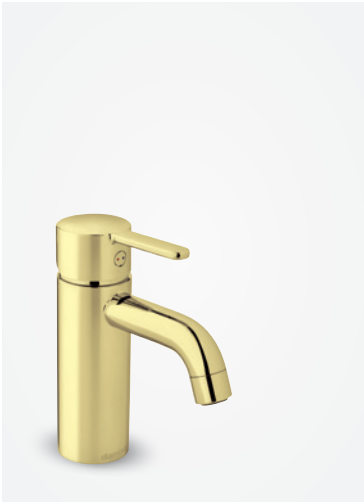

Basin Mixer - small

Product no.: 74021.46

Finish: Steel (PVD)

Standard Features:

- Ceramic cartridge
- 6 l/min aerator
- Pop up waste with click-function

Basin Mixer - medium

Product no.: 74930.46

Finish: Steel (PVD)

Standard Features:

- Ceramic cartridge
- 6 l/min aerator
- Pop up waste with click-function

Basin Mixer - large

Product No.: 74013.46

Finish: Steel (PVD)

Standard Features:

- Ceramic cartridge
- 6 l/min aerator

BASIN MIXERS

Basin Mixer - small

Product no.: 74021.77

Finish: Polished Brass (PVD)

Standard Features:

Ceramic cartridge

6 l/min aerator

Pop up waste with click-function