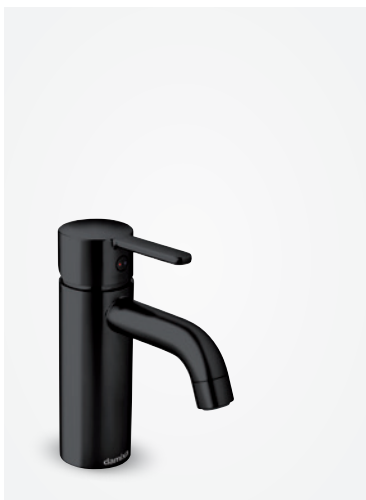

Ceramic cartridge
6 l/min aerator
Pop up waste with click-function

Available without pop up waste

Product no.: 74930.00

Basin Mixer - large

Product No.: 74013.00

Finish: Chrome

Standard Features:

Ceramic cartridge
6 l/min aerator

BASIN MIXERS

Basin Mixer - small

Product no.: 74021.61

Finish: Matt Black

Standard Features:

Ceramic cartridge

6 l/min aerator

Pop up waste with click-function