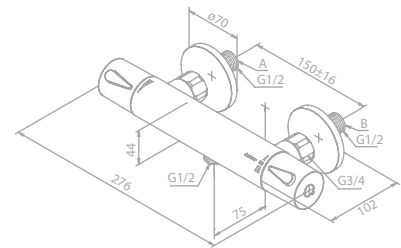

Thermostat with integrated
diverter, eco click and
anti scalding

SHOWER MIXERS

Thermixa 500 Thermostatic Shower Mixer

Product No.: 57405.00

Finish: Chrome

Standard Features:

- Ceramic cartridge
- 1/2" connection for hand shower hose
- Standard 150 mm centers
- Wall plates & eccentric unions