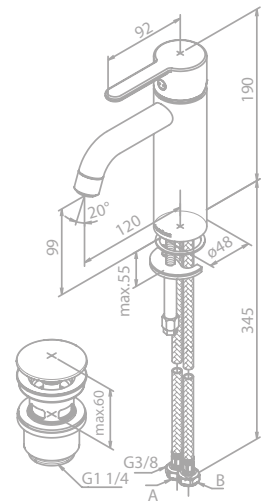

Ceramic cartridge
6 l/min aerator
Pop up waste with click-function

Available without pop up waste

Product no.: 74930.00

Basin Mixer - large

Product No.: 74013.00

Finish: Chrome

Standard Features:

Ceramic cartridge
6 l/min aerator