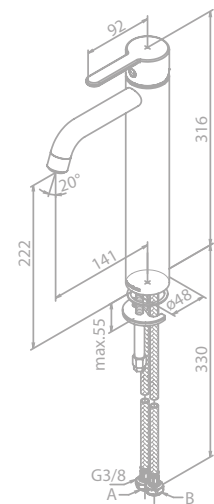

BASIN MIXERS

Basin Mixer - small

Product no.: 74021.77

Finish: Polished Brass (PVD)

Standard Features:

Ceramic cartridge

6 l/min aerator

Pop up waste with click-function

Basin Mixer - medium

Product no.: 74930.71

Finish: Polished Brass (PVD)

Standard Features:

Ceramic cartridge

6 l/min aerator

Pop up waste with click-function

Basin Mixer - large

Product No.: 74013.77

Finish: Polished Brass (PVD)

Standard Features:

Ceramic cartridge

6 l/min aerator