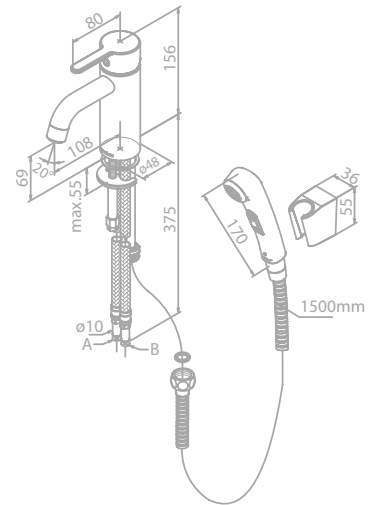

Basin Mixer - medium

Product No.: 74921.00

Finish: Chrome

Standard Features:

Ceramic cartridge
6 l/min aerator
Pop up waste with click-function

Available without pop up waste

Product no.: 74930.00