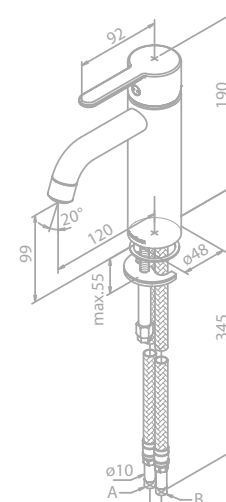

Basin Mixer - medium

Product no.: 74930.61

Finish: Matt Black

Standard Features:

Ceramic cartridge

6 l/min aerator

Pop up waste with click-function

Basin Mixer - large