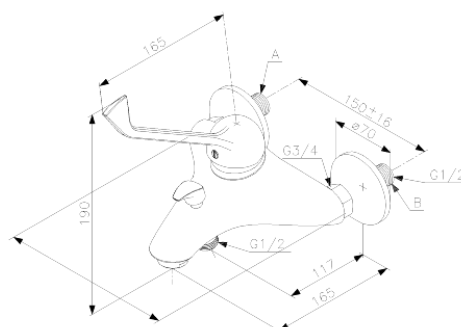

FM Mattsson Mora Group Denmark
Abildager 26 A, 2605 Brøndby, Denmark
Østbirkvej 2, 5240 Odense NØ, Denmark

+45 63 10 22 10 danmark@fmm-mora.com

For more information please visit www.damixa.com

damixa