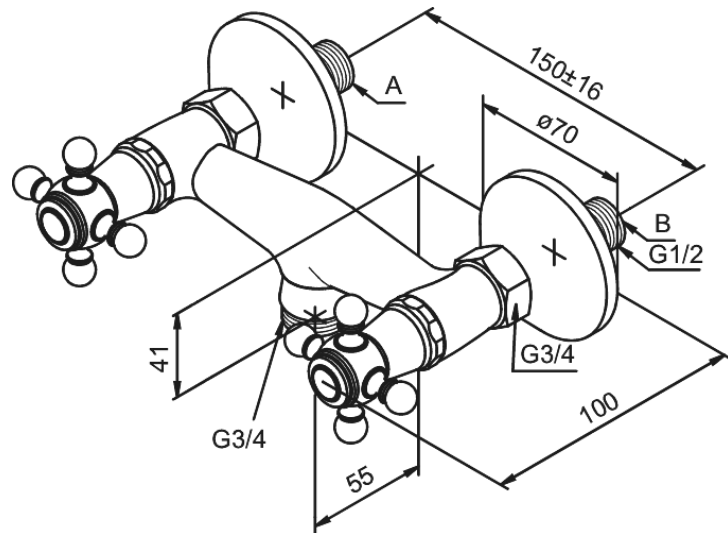

# Kitchen Mixer for wall mounting

**Article no.:** 3704600  
**Finish:** Chrome  
**Series:** Tradition

**EAN no.:** 5708516136651

## Standard features:

- 2 handle
- Water consumption max. 19 l/min
- Spouts to be ordered separately
- 3/4" water inlet
- Standard 150mm centres
- With 3/4" wall plates & eccentric unions
- Ceramic head part