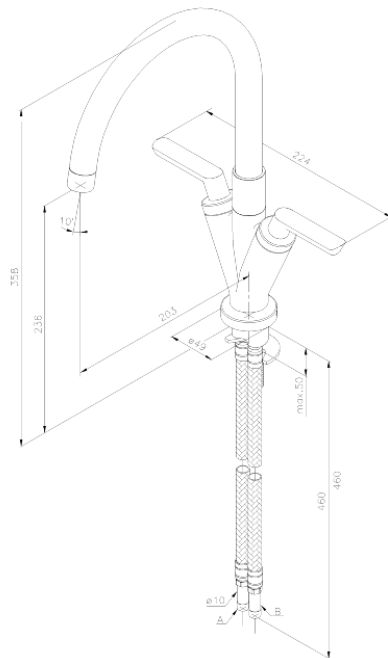

FM Mattsson Mora Group Denmark
Abildager 26 A, 2605 Brøndby, Denmark
Østbirkvej 2, 5240 Odense NØ, Denmark

+45 63 10 22 10 danmark@fmm-mora.com

For more information please visit www.damixa.com

damixa