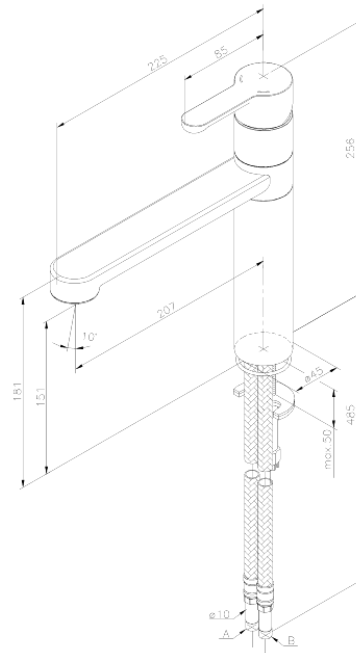

FM Mattsson Mora Group Denmark
Abildager 26 A, 2605 Brøndby, Denmark
Østbirkvej 2, 5240 Odense NØ, Denmark

+45 63 10 22 10 danmark@fmm-mora.com

For more information please visit www.damixa.com

damixa