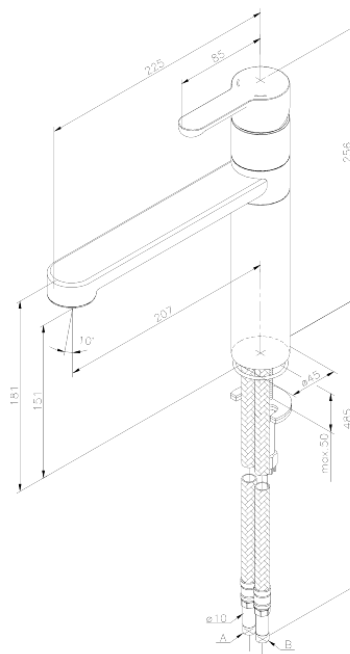

FM Mattsson Mora Group Denmark
Abildager 26 A, 2605 Brøndby, Denmark
Østbirkvej 2, 5240 Odense NØ, Denmark

+45 63 10 22 10 danmark@fmm-mora.com

For more information please visit www.damixa.com

damixa