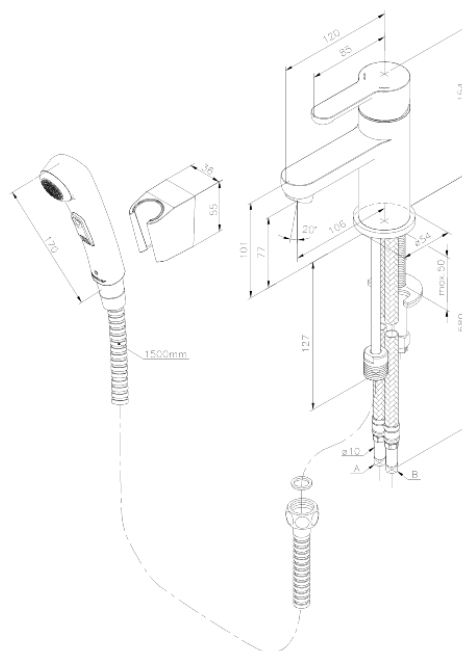

FM Mattsson Mora Group Denmark
Abildager 26 A, 2605 Brøndby, Denmark
Østbirkvej 2, 5240 Odense NØ, Denmark

+45 63 10 22 10 danmark@fmm-mora.com

For more information please visit www.damixa.com

damixa