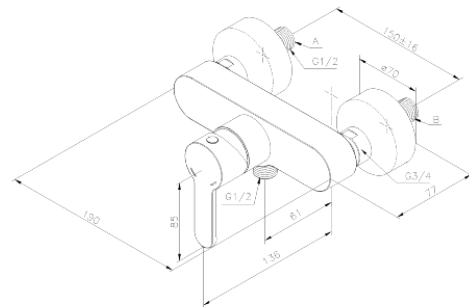

FM Mattsson Mora Group Denmark
Abildager 26 A, 2605 Brøndby, Denmark
Østbirkvej 2, 5240 Odense NØ, Denmark

+45 63 10 22 10 danmark@fmm-mora.com

For more information please visit www.damixa.com

damixa