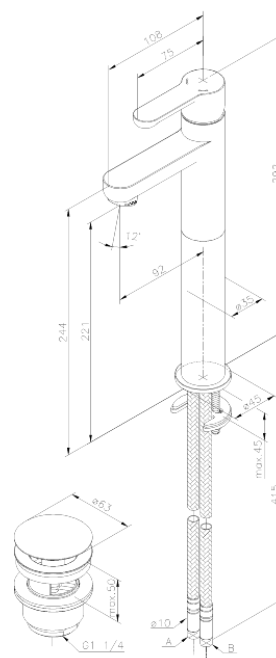

FM Mattsson Mora Group Denmark
Abildager 26 A, 2605 Brøndby, Denmark
Østbirkvej 2, 5240 Odense NØ, Denmark

+45 63 10 22 10 danmark@fmm-mora.com

For more information please visit www.damixa.com

damixa