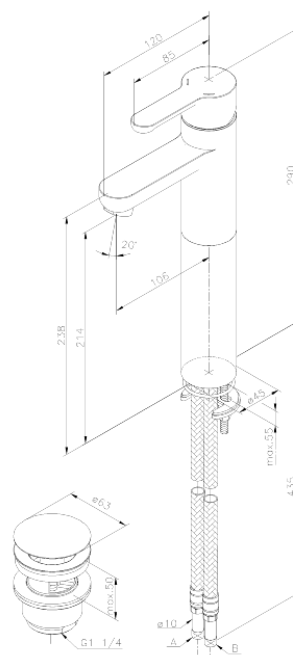

FM Mattsson Mora Group Denmark
Abildager 26 A, 2605 Brøndby, Denmark
Østbirkvej 2, 5240 Odense NØ, Denmark

+45 63 10 22 10 danmark@fmm-mora.com

For more information please visit www.damixa.com

damixa