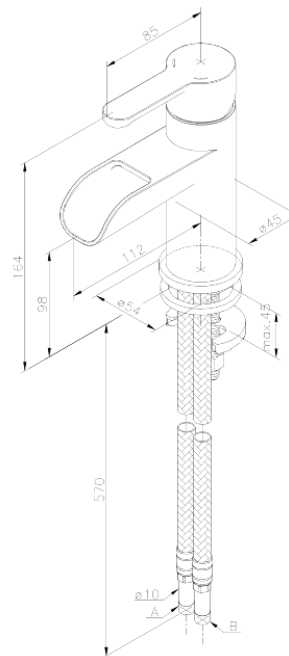

FM Mattsson Mora Group Denmark
Abildager 26 A, 2605 Brøndby, Denmark
Østbirkvej 2, 5240 Odense NØ, Denmark

+45 63 10 22 10 danmark@fmm-mora.com

For more information please visit www.damixa.com

damixa