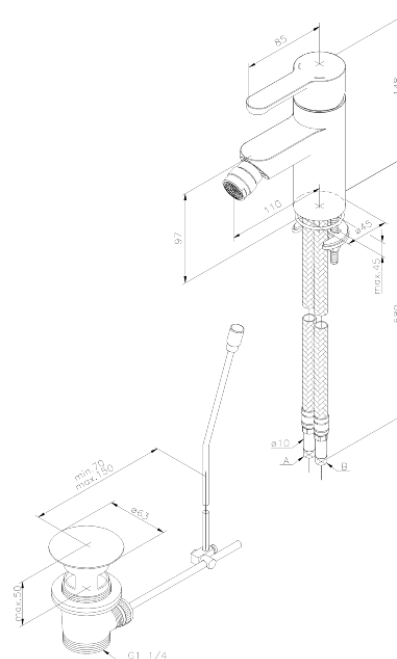

FM Mattsson Mora Group Denmark
Abildager 26 A, 2605 Brøndby, Denmark
Østbirkvej 2, 5240 Odense NØ, Denmark

+45 63 10 22 10 danmark@fmm-mora.com

For more information please visit www.damixa.com

damixa