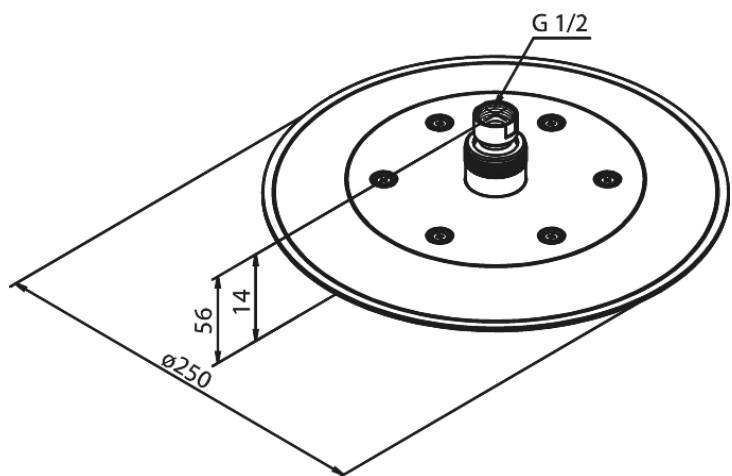

Silhouet

Head Shower

Article no.: 7666377
Finish: Polished Brass PVD
Series: Silhouet

EAN no.: 5708516824558

Standard features:

Water consumption max.9 l/min
Ø250mm

Product features

FM Mattsson Mora Group Denmark
Østbirkvej 2, DK-5240 Odense NØ