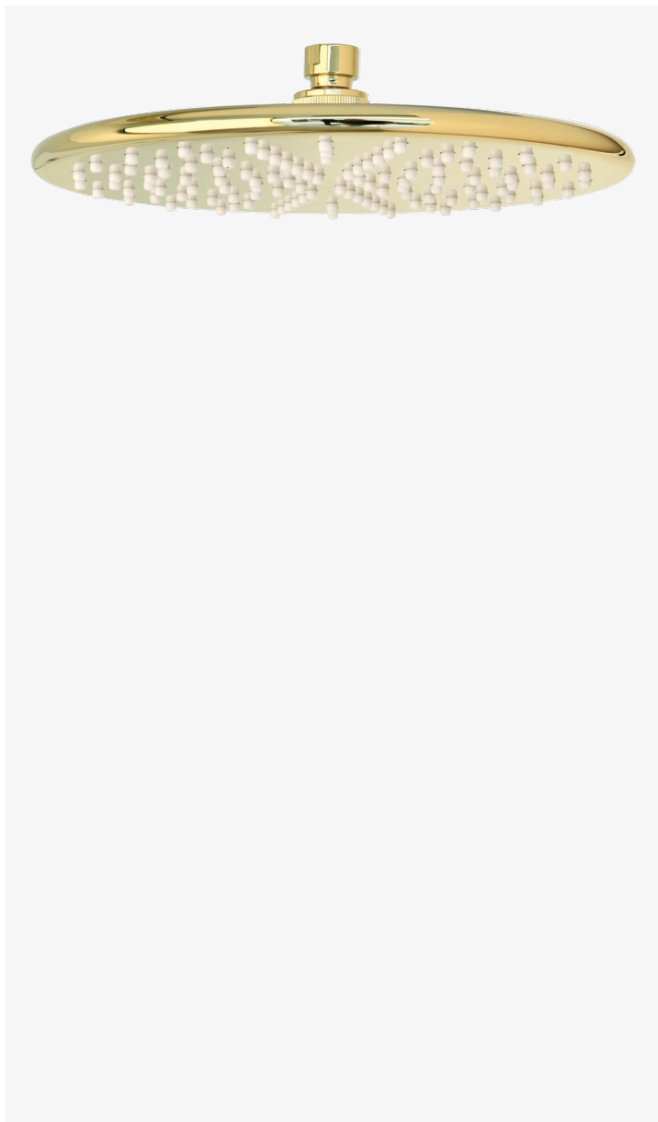

Silhouet

Head Shower

Article no.: 7666377
Finish: Polished Brass PVD
Series: Silhouet

EAN no.: 5708516824558

Standard features:

Water consumption max.9 l/min
Ø250mm

Product features

FM Mattsson Mora Group Denmark
Østbirkvej 2, DK-5240 Odense NØ