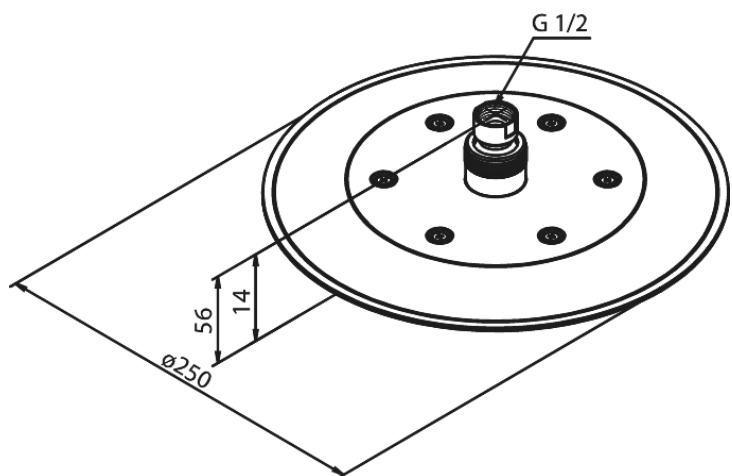

FM Mattsson Mora Group Denmark
Østbirkvej 2, DK-5240 Odense NØ

+45 88 33 00 34 damixa-international@fmm-mora.com

Mere information på <https://damixa.com>

damixa