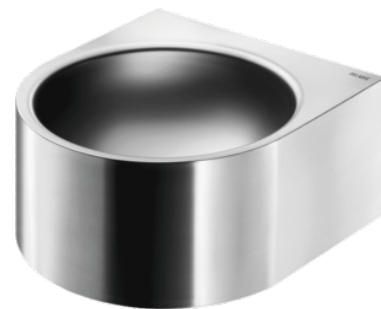

## FACIL wall-mounted washbasin

Ref. 120800

Polished satin 304 stainless steel

#### FACIL wall-mounted washbasin - Ref. 120800

Wall-mounted washbasin, 360x390mm.  
 Basin internal diameter: 320mm.  
 Clean and simple design.  
 Bacteriostatic 304 stainless steel.  
 Polished satin finish.  
 Stainless steel thickness: 1.2mm.  
 Rounded edges prevent injury.  
 With no tap hole.  
 Supplied with 1 1/4" waste.  
 Without overflow.  
 Supplied with fixing elements.  
 CE marked. Complies with European standard EN 14688.  
 Weight: 4.1kg.  
 [Formerly ref: 0211080015]

### ADVANTAGES

-  Bacteriostatic 304 stainless steel, smooth surface
-  Rounded edges prevent injury
-  Clean and simple design

#### FACIL wall-mounted washbasin - Ref. 120800

Height	195mm
Length	360mm
Width	390mm
Thickness	1.2mm
Finish	304 polished satin stainless steel