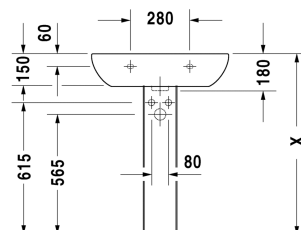

D-Code Washbasin # 23106500002

| < 650 mm > |

Washbasin	Dimension	Weight	Order number
with overflow, with tap platform, underneath glazed, 650 mm			
Colors			
00 White Alpin			
Variant			
●	650 x 500 mm	21.600 kilogram	23106500002
Suitable products			
Siphon cover for # 231065, 231060, 231055, 034265, 034285, 034210, 034812,			085718
Pedestal for # 231065, 231060, 231055, 034265, 034285, 034210, 034812,			086327
Vanity unit wall-mounted 1 door, for D-Code # 231055, # 231060, # 231065, 400 x 360 mm	400 x 360 mm		KT6658 L/R

All drawings contain the necessary measurements which are subject to standard tolerances. They are stated in mm and are non-binding. Exact measurements, in particular for customised installation scenarios, can only be taken from the finished piece.