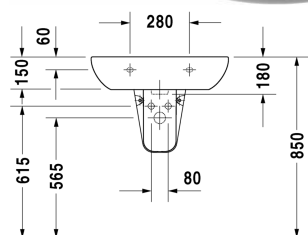

D-Code Washbasin # 23106500002

| < 650 mm > |

Washbasin	Dimension	Weight	Order number
with overflow, with tap platform, underneath glazed, 650 mm			
Colors			
00 White Alpin			
Variant			
●	650 x 500 mm	21.600 kilogram	23106500002
Suitable products			
Siphon cover for # 231065, 231060, 231055, 034265, 034285, 034210, 034812,			085718
Pedestal for # 231065, 231060, 231055, 034265, 034285, 034210, 034812,			086327
Vanity unit wall-mounted 1 door, for D-Code # 231055, # 231060, # 231065, 400 x 360 mm	400 x 360 mm		KT6658 L/R

All drawings contain the necessary measurements which are subject to standard tolerances. They are stated in mm and are non-binding. Exact measurements, in particular for customised installation scenarios, can only be taken from the finished piece.