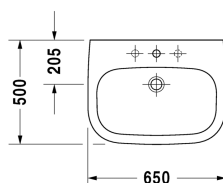

D-Code Washbasin # 23106500002

| < 650 mm > |

Washbasin	Dimension	Weight	Order number
with overflow, with tap platform, underneath glazed, 650 mm			
Colors			
00 White Alpin			
Variant			
●	650 x 500 mm	21.600 kilogram	23106500002
Suitable products			
Siphon cover for # 231065, 231060, 231055, 034265, 034285, 034210, 034812,			085718
Pedestal for # 231065, 231060, 231055, 034265, 034285, 034210, 034812,			086327
Vanity unit wall-mounted 1 door, for D-Code # 231055, # 231060, # 231065, 400 x 360 mm	400 x 360 mm		KT6658 L/R

All drawings contain the necessary measurements which are subject to standard tolerances. They are stated in mm and are non-binding. Exact measurements, in particular for customised installation scenarios, can only be taken from the finished piece.