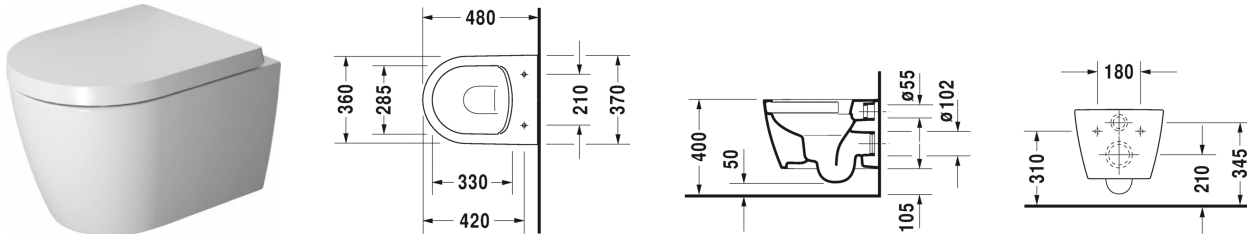

ME by Starck Toilet wall mounted Compact Duravit Rimless® #
 253009..00 / 253009..00 / 253009..00 / 253009..00

| < 370 mm > |

Toilet wall mounted Compact Duravit Rimless®	Dimension	Weight	Order number
rimless, washdown model, Durafix included, UWL class 1			
Colors			
00 White Alpin 20 HygieneGlaze (an antibacterial ceramic glaze that provides almost indefinite effectiveness) 26 White/White Satin Matt 90 White HygieneGlaze/White Satin Matt			
Variant			
♣ inside colour White, outside colour White, 4,5 l	370 x 480 mm	23.600 kilogram	253009..00
♣ inside colour White, outside colour White, 4,5 l	370 x 480 mm	23.600 kilogram	253009..00
♣ inside colour White, outside colour White Satin Matt, 4,5 l	370 x 480 mm	23.600 kilogram	253009..00
n u ll inside colour White, outside colour White Satin Matt, 4,5 l	370 x 480 mm	23.600 kilogram	253009..00
Infobox			
Durafix for invisible fixation is included in delivery			
Sanitary ceramics with the special WonderGliss surface finish will remain clean and attractive-looking for a long time to come. When ordering WonderGliss please add a "1" as eleventh digit to the model number.			
Accessory for ceramics			
Toilet seat and cover removable, hinges stainless steel, with soft closure		2.000 kilogram	002019
Toilet seat and cover hinges stainless steel, without soft closure		2.000 kilogram	002011
Fixing for wall mounted bidet and wall mounted toilet	Ø 12 x 180 mm	0.200 kilogram	006500
Accessory			
Noise reduction gasket for wall mounted toilet		0.300 kilogram	005064