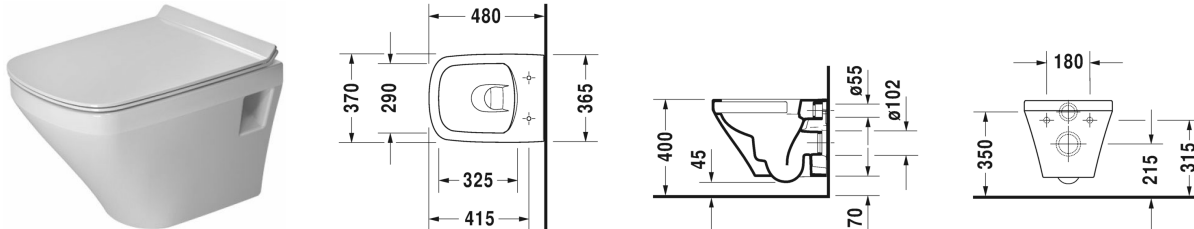

DuraStyle Toilet wall mounted Compact Duravit Rimless® #
257109..00 / 257109..00

| < 370 mm > |

Toilet wall mounted Compact Duravit Rimless®	Dimension	Weight	Order number
rimless, washdown model, UWL class 1			
Colors			
00 White Alpin 20 HygieneGlaze (an antibacterial ceramic glaze that provides almost indefinite effectiveness)			
Variant			
♣ 4,5 l	370 x 480 mm	23.000 kilogram	257109..00
♣ 4,5 l	370 x 480 mm	23.000 kilogram	257109..00
Sanitary ceramics with the special WonderGliss surface finish will remain clean and attractive-looking for a long time to come. When ordering WonderGliss please add a "1" as eleventh digit to the model number.			
Accessory for ceramics			
Fixing for wall mounted bidet and wall mounted toilet	Ø 12 x 180 mm	0.200 kilogram	006500
Accessory			
Noise reduction gasket for wall mounted toilet		0.300 kilogram	005064
Suitable products			
Toilet seat and cover hinges stainless steel, without soft closure,			006371
Toilet seat and cover hinges stainless steel, removable, with soft closure,			006379