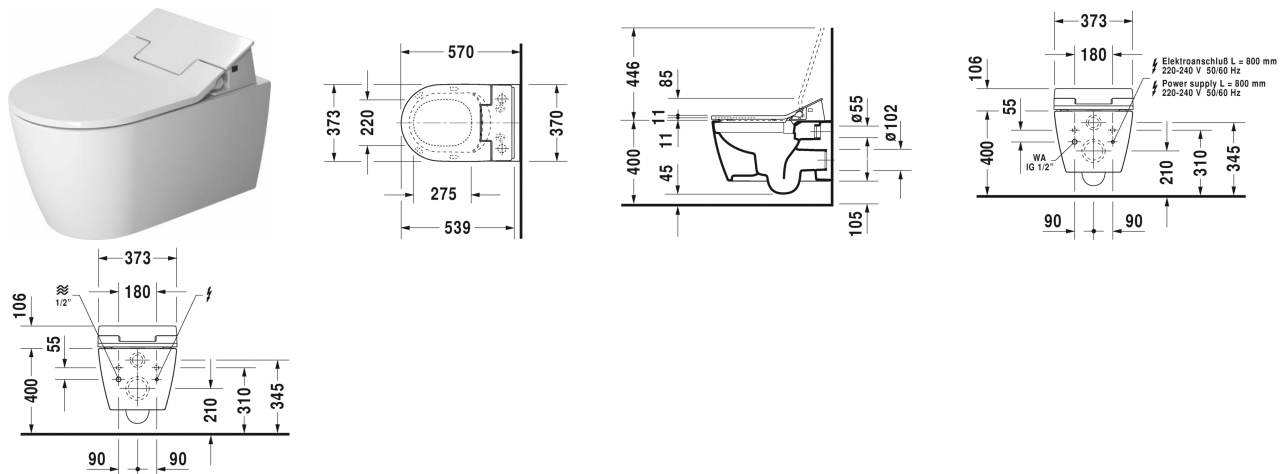

ME by Starck Toilet wall mounted Duravit Rimless for SensoWash® # 252959..00 / 252959..00

| < 370 mm > |

Toilet wall mounted Duravit Rimless for SensoWash®	Dimension	Weight	Order number
rimless, washdown model, Durafix included, only in combination with SensoWash, connecting elements for SensoWash with concealed connections included, UWL class 1			
Colors			
00 White Alpin 20 HygieneGlaze (an antibacterial ceramic glaze that provides almost indefinite effectiveness)			
Variant			
♣ 4,5 l	370 x 570 mm	26.000 kilogram	252959..00
♣ 4,5 l	370 x 570 mm	26.000 kilogram	252959..00
Infobox			
Durafix for invisible fixation is included in delivery			
Sanitary ceramics with the special WonderGliss surface finish will remain clean and attractive-looking for a long time to come. When ordering WonderGliss please add a "1" as eleventh digit to the model number.			
Accessory for ceramics			
Fixing for wall mounted bidet and wall mounted toilet	Ø 12 x 180 mm	0.200 kilogram	006500
Accessory			
Connecting set in combination with SensoWash shower toilet seat, for Geberit Monolith sanitary modules for WCs			100692
Connecting set in combination with SensoWash shower toilet seat, for in-wall carriers H=82-100 cm, with conduit pipe for connection inside the tank			100730