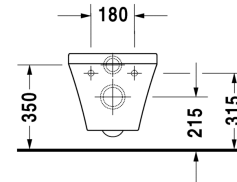

DuraStyle Toilet wall mounted Compact # 253909..00 / 253909..00

| < 370 mm > |

Toilet wall mounted Compact	Dimension	Weight	Order number
washdown model, UWL class 1			
Colors			
00 White Alpin 20 HygieneGlaze (an antibacterial ceramic glaze that provides almost indefinite effectiveness)			
Variant			
♣ 4,5 l	370 x 480 mm	22.500 kilogram	253909..00
♣ 4,5 l	370 x 480 mm	22.500 kilogram	253909..00
Sanitary ceramics with the special WonderGliss surface finish will remain clean and attractive-looking for a long time to come. When ordering WonderGliss please add a "1" as eleventh digit to the model number.			
Accessory for ceramics			
Fixing for wall mounted bidet and wall mounted toilet	Ø 12 x 180 mm	0.200 kilogram	006500
Accessory			
Noise reduction gasket for wall mounted toilet		0.300 kilogram	005064
Suitable products			
Toilet seat and cover hinges stainless steel, without soft closure,			006371
Toilet seat and cover hinges stainless steel, removable, with soft closure,			006379

All drawings contain the necessary measurements which are subject to standard tolerances. They are stated in mm and are non-binding. Exact measurements, in particular for customised installation scenarios, can only be taken from the finished piece.