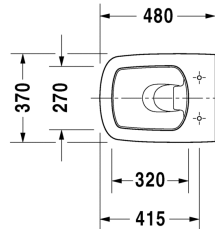

DuraStyle Toilet wall mounted Compact # 253909..00 / 253909..00

| < 370 mm > |

Toilet wall mounted Compact	Dimension	Weight	Order number
washdown model, UWL class 1			
Colors			
00 White Alpin 20 HygieneGlaze (an antibacterial ceramic glaze that provides almost indefinite effectiveness)			
Variant			
♣ 4,5 l	370 x 480 mm	22.500 kilogram	253909..00
♣ 4,5 l	370 x 480 mm	22.500 kilogram	253909..00
Sanitary ceramics with the special WonderGliss surface finish will remain clean and attractive-looking for a long time to come. When ordering WonderGliss please add a "1" as eleventh digit to the model number.			
Accessory for ceramics			
Fixing for wall mounted bidet and wall mounted toilet	Ø 12 x 180 mm	0.200 kilogram	006500
Accessory			
Noise reduction gasket for wall mounted toilet		0.300 kilogram	005064
Suitable products			
Toilet seat and cover hinges stainless steel, without soft closure,			006371
Toilet seat and cover hinges stainless steel, removable, with soft closure,			006379

All drawings contain the necessary measurements which are subject to standard tolerances. They are stated in mm and are non-binding. Exact measurements, in particular for customised installation scenarios, can only be taken from the finished piece.