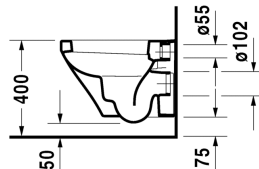

DuraStyle Toilet wall mounted Compact # 253909..00 / 253909..00

| < 370 mm > |

Toilet wall mounted Compact	Dimension	Weight	Order number
washdown model, UWL class 1			
Colors			
00 White Alpin 20 HygieneGlaze (an antibacterial ceramic glaze that provides almost indefinite effectiveness)			
Variant			
♣ 4,5 l	370 x 480 mm	22.500 kilogram	253909..00
♣ 4,5 l	370 x 480 mm	22.500 kilogram	253909..00
Sanitary ceramics with the special WonderGliss surface finish will remain clean and attractive-looking for a long time to come. When ordering WonderGliss please add a "1" as eleventh digit to the model number.			
Accessory for ceramics			
Fixing for wall mounted bidet and wall mounted toilet	Ø 12 x 180 mm	0.200 kilogram	006500
Accessory			
Noise reduction gasket for wall mounted toilet		0.300 kilogram	005064
Suitable products			
Toilet seat and cover hinges stainless steel, without soft closure,			006371
Toilet seat and cover hinges stainless steel, removable, with soft closure,			006379

All drawings contain the necessary measurements which are subject to standard tolerances. They are stated in mm and are non-binding. Exact measurements, in particular for customised installation scenarios, can only be taken from the finished piece.