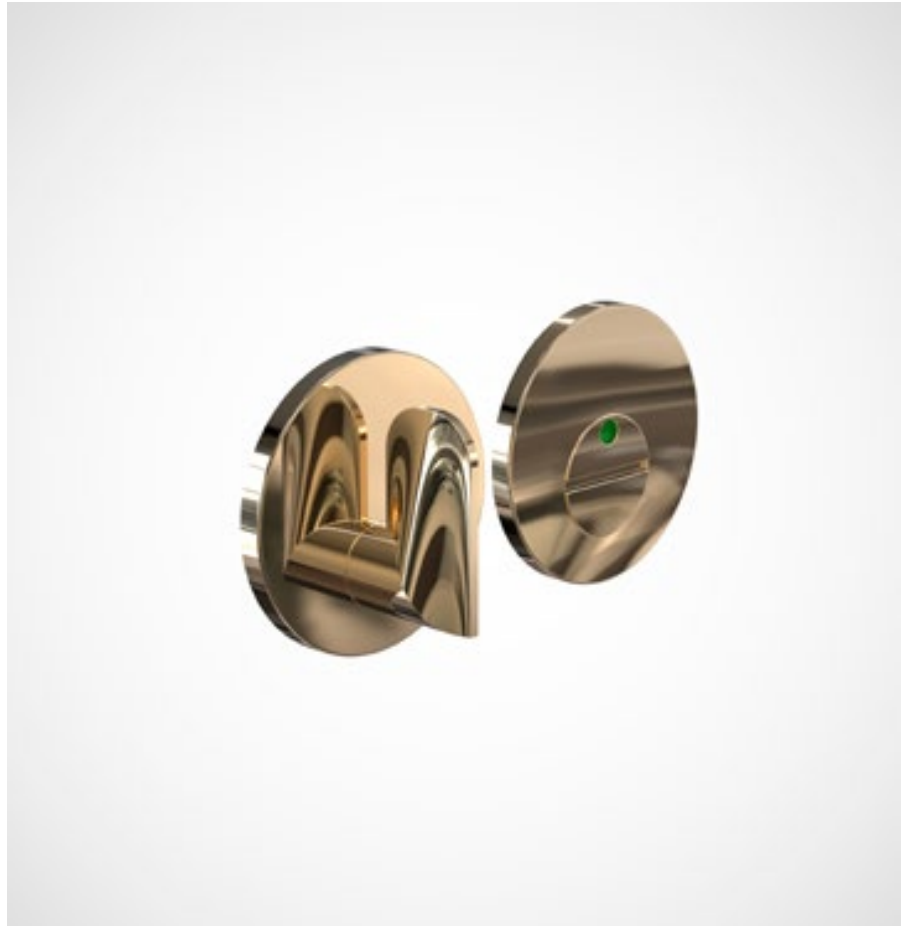

Stainless steel
Rose: Ø50 mm
Projection: 26 mm
Design: Bønnelycke mdd

Brushed: A2004B.MODUL Polished: A2004P.MODUL Copper: A2004C.MODUL Gold: A2004GO.MODUL Black: A2004BL.MODUL

ELEMENT 2001

Stainless steel
Rose: Ø50 mm
Projection: 26 mm
Design: Busk+Hertzog

Brushed: A2001B Polished: A2001P Copper: A2001C Gold: A2001GO Black: A2001BL

ELEMENT 2001 MODUL

Stainless steel
Rose: Ø50 mm
Projection: 26 mm
Design: Busk+Hertzog

Brushed: A2001B.MODUL Polished: A2001P.MODUL Copper: A2001C.MODUL Gold: A2001GO.MODUL Black: A2001BL.MODUL