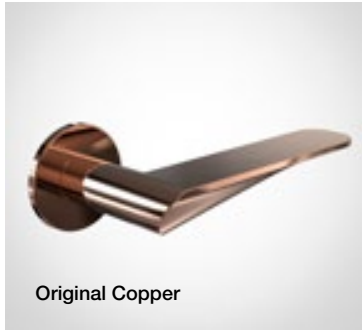

The products are made from stainless steel 304. FROST Architectural Hardware offers architects and end-users a set of tools to help achieve perfection in the important details of a building or a home by providing the finishing touches and functionality needed in our modern world.

ARCHITECTURAL HARDWARE

ARCHITECTURAL HARDWARE SPECS.

LEVER HANDLES, ESCUTCHEONS, WINDOW HANDLES, DOORSTOPS AND DOOR BELLS
MADE FROM STAINLESS STEEL 304

Universal Brushed

Original Copper

Modern Gold

Classic Black

Perfect Polished

LEVER HANDLES

HB101 SMALL

Stainless steel
Length: 119 mm
Projection: 68 mm
Rose: Ø50 mm
Design: Bønnelycke mdd

Brushed: A1007SB	Polished: A1007SP	Copper: A1007SC	Gold: A1007SGO	Black: A1007SBL
---------------------	----------------------	--------------------	-------------------	--------------------