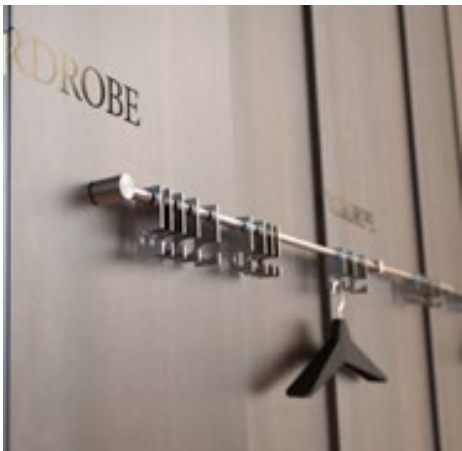

The NOVA2 series is available in the six FROST finishes: Universal Brushed, Perfect Polished, Original Copper, Modern Gold, Classic Black and Pure White.

The NOVA2 series is designed by Bønnelycke mdd.