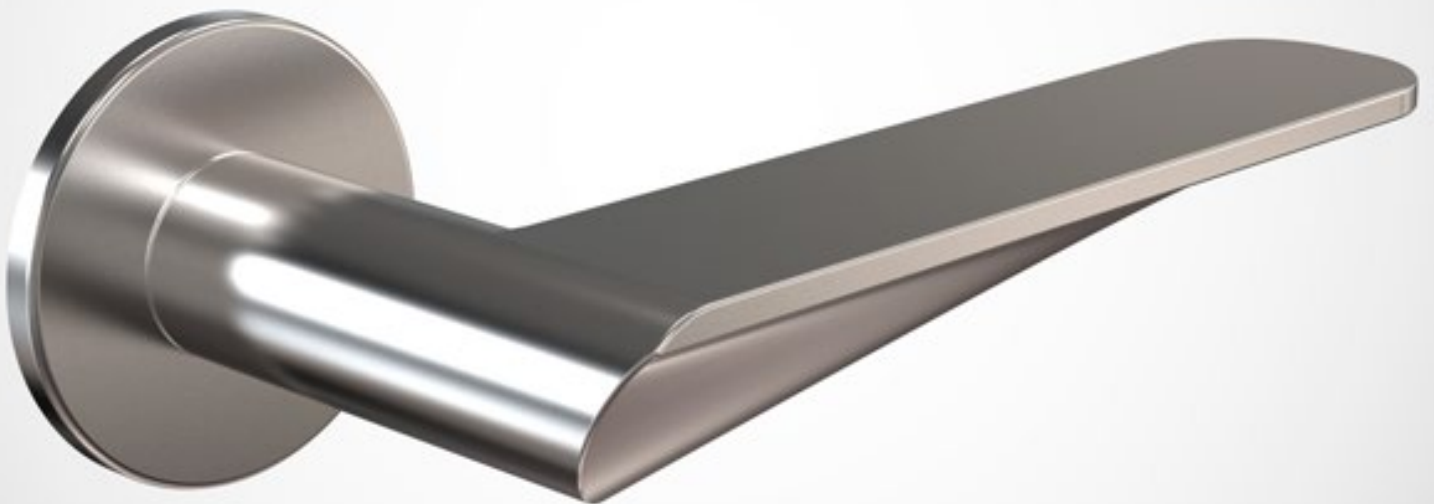

The products are made from stainless steel 304. FROST Architectural Hardware offers architects and end-users a set of tools to help achieve perfection in the important details of a building or a home by providing the finishing touches and functionality needed in our modern world.

ARCHITECTURAL HARDWARE

ARCHITECTURAL HARDWARE SPECS.

LEVER HANDLES, ESCUTCHEONS, WINDOW HANDLES, DOORSTOPS AND DOOR BELLS
MADE FROM STAINLESS STEEL 304

Universal Brushed

Original Copper

Modern Gold

Classic Black