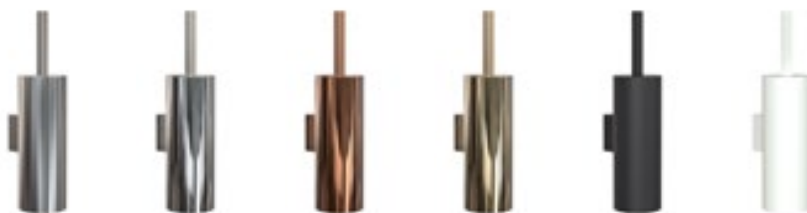

TOILET BRUSH 4
wall, incl. black insert
and replaceable brush

Stainless steel
Height: 365 mm
Diameter: Ø89 mm
Projection: 114 mm

Brushed:	Polished:	Copper:	Gold:	Black:	White:
Q3023.365.10	Q3023.365.25	Q3023.365.50	Q3023.365.60	Q3023.365.75	Q3023.365.76