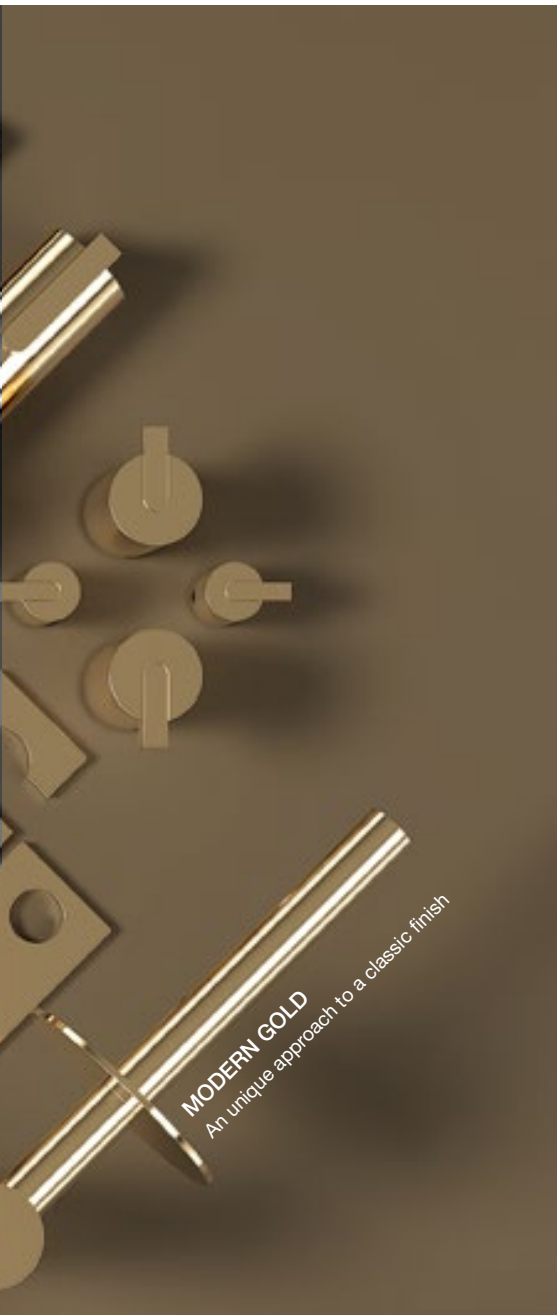

BUKTO TABLE

Finishes

The six FROST finishes

UNIVERSAL BRUSHED
Strong, robust and always in style

ORIGINAL COPPER
The modern take on a classic finish

PERFECT POLISHED
A touch of lightness

MODERN GOLD
An unique approach to a classic finish