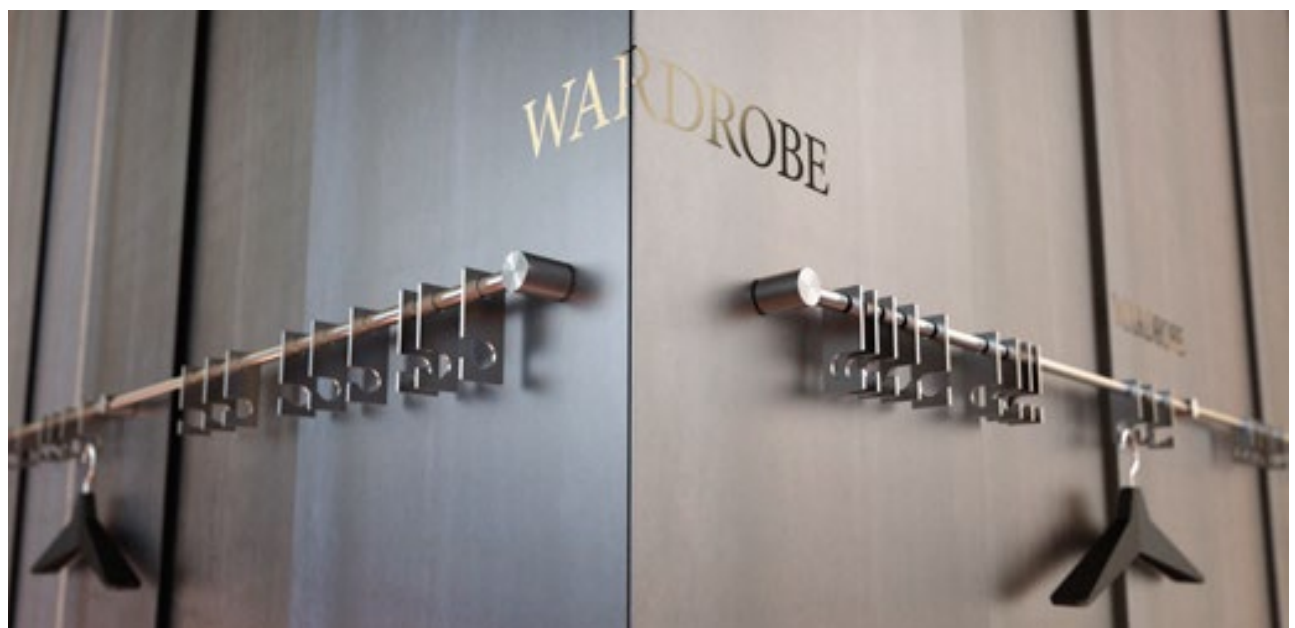

Polished:
01907

WARDROBE SHELF 1
600 mm

Stainless steel
Height: 115 mm
Width: 625 mm
Projection: 300 mm
Bar: Ø14 mm
CC: 600 mm

Brushed:
N1936

Polished:
O1936

WARDROBE SHELF 2
1000 mm

Stainless steel
Height: 115 mm
Width: 1025 mm
Projection: 300 mm
Bar: Ø14 mm
CC: 1000 mm

Brushed:
N1936-1

Polished:
O1936-1

HOOK 6
2 pcs. a set

Stainless steel
Diameter: Ø16 mm
Projection: 27 mm

Brushed: N1901-1 Polished: O1901-1 Copper: N1901-1-C Gold: N1901-1-GO Black: N1901-1-B White: N1901-1-W