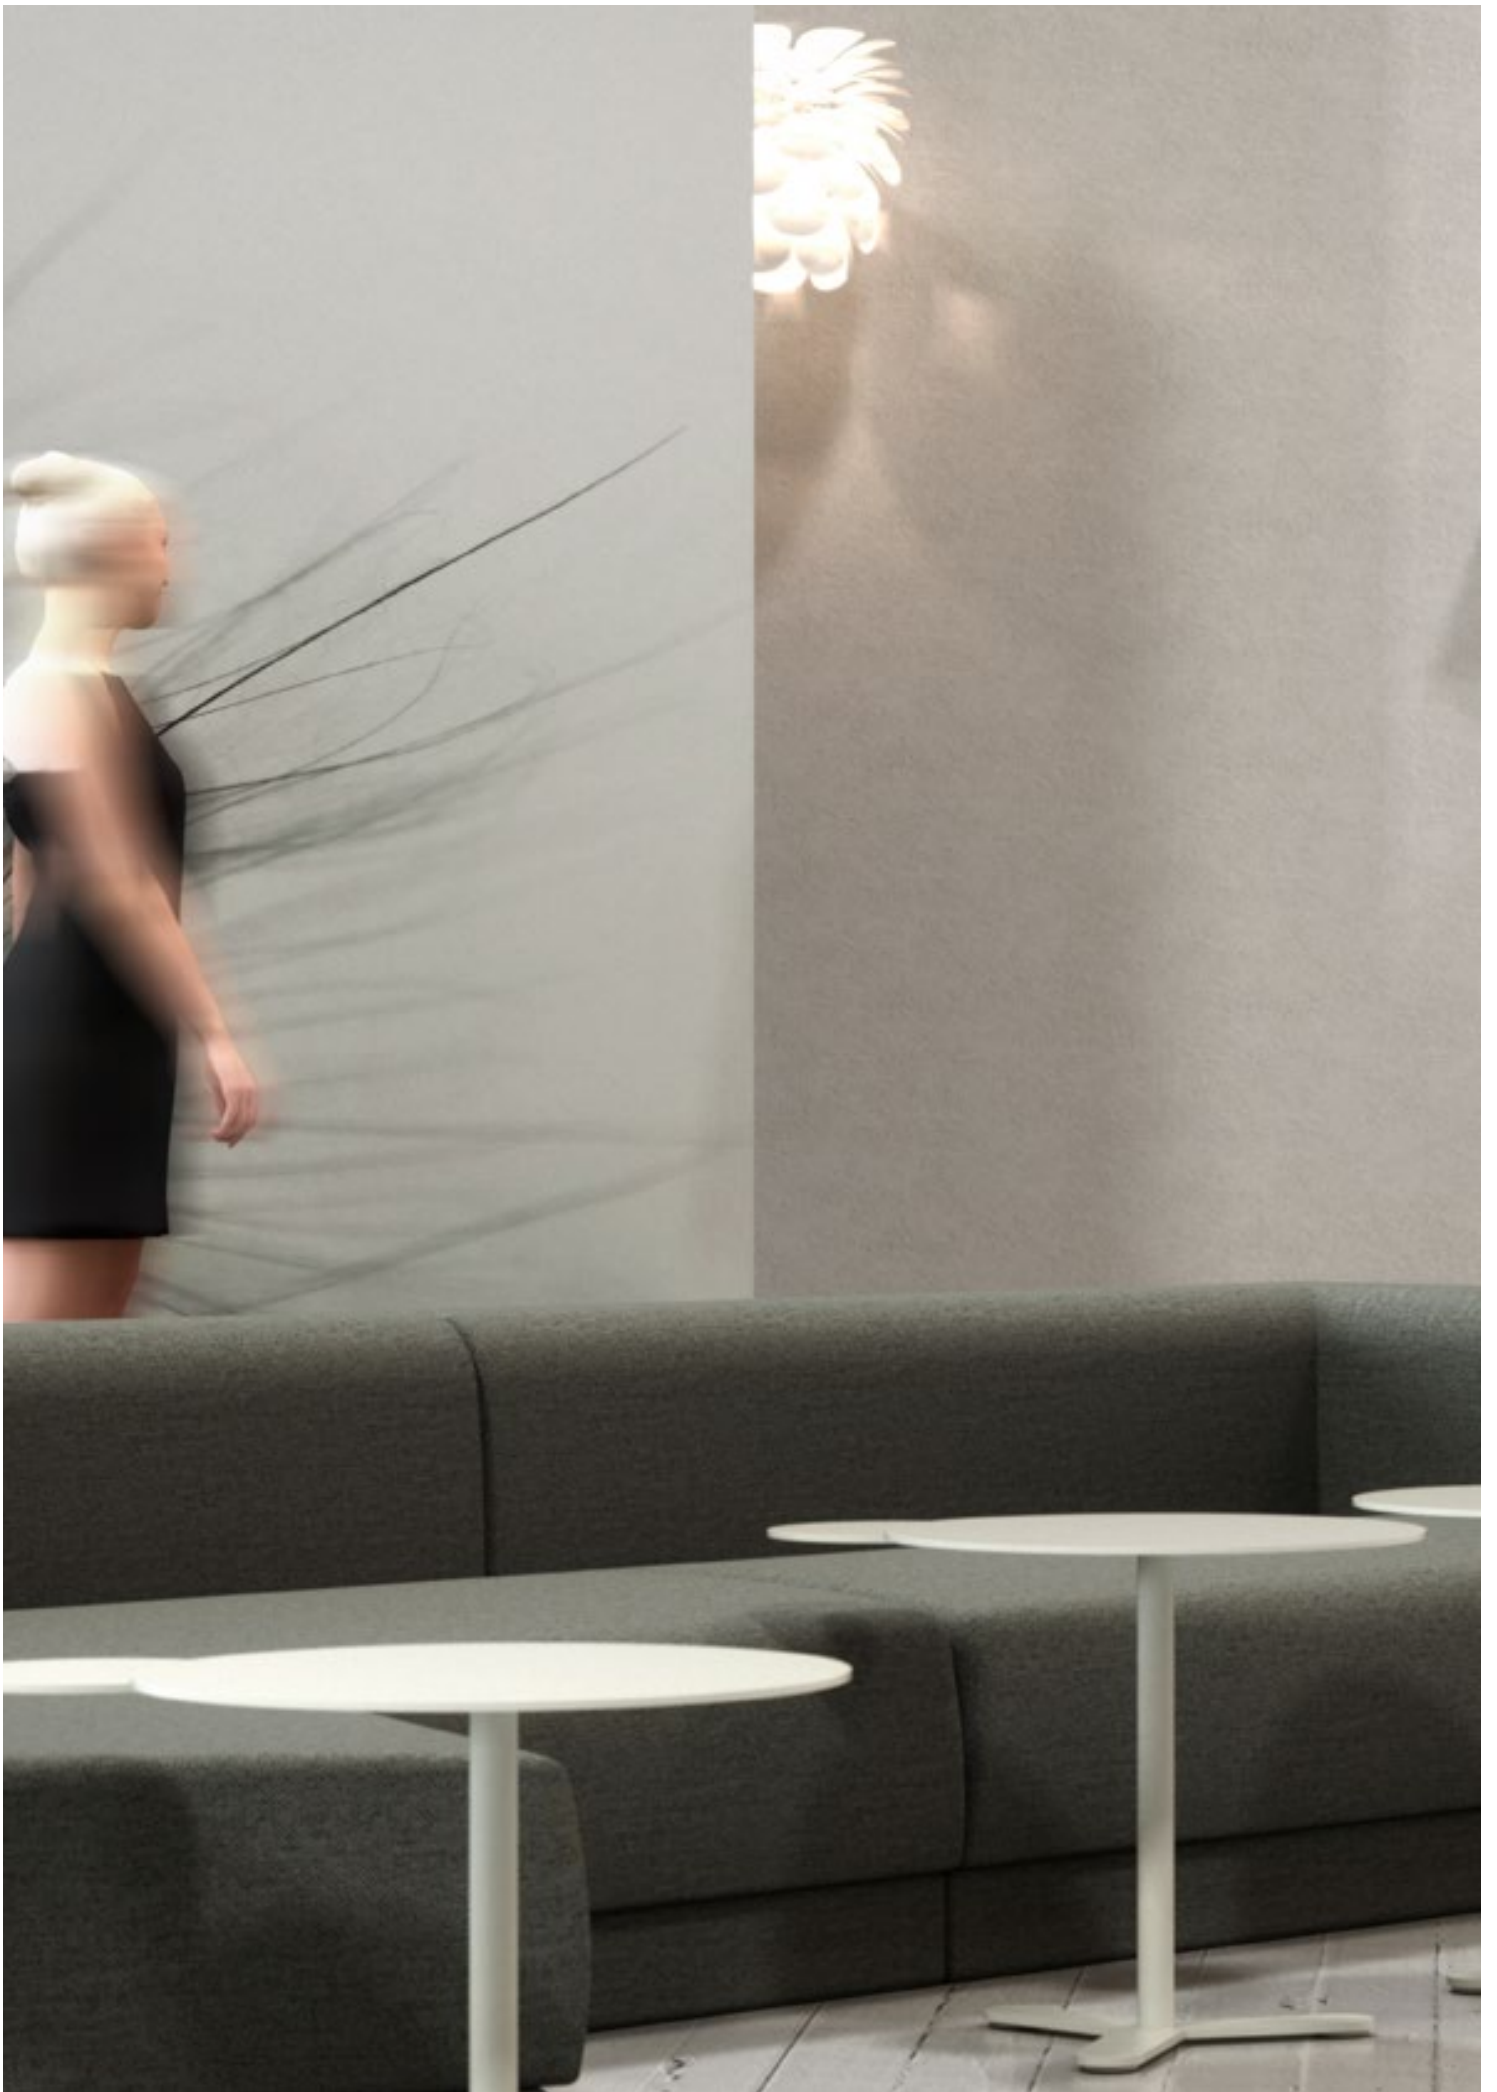

The UNU series is designed by Bønnelycke mdd

UNU SPECS.

THE MODULAR SHELF AND WARDROBE SYSTEM

UNU SHELF SYSTEM

Use the shelf connector for mounting shelves in a straight line.
Maximum shelf load is 40 kg. For heavier load 6 mm thickness is available on request.
Laser cuttings for electrical fittings and cables are additional and available on request.
The UNU Shelf System may be customized according to client's specified drawings.