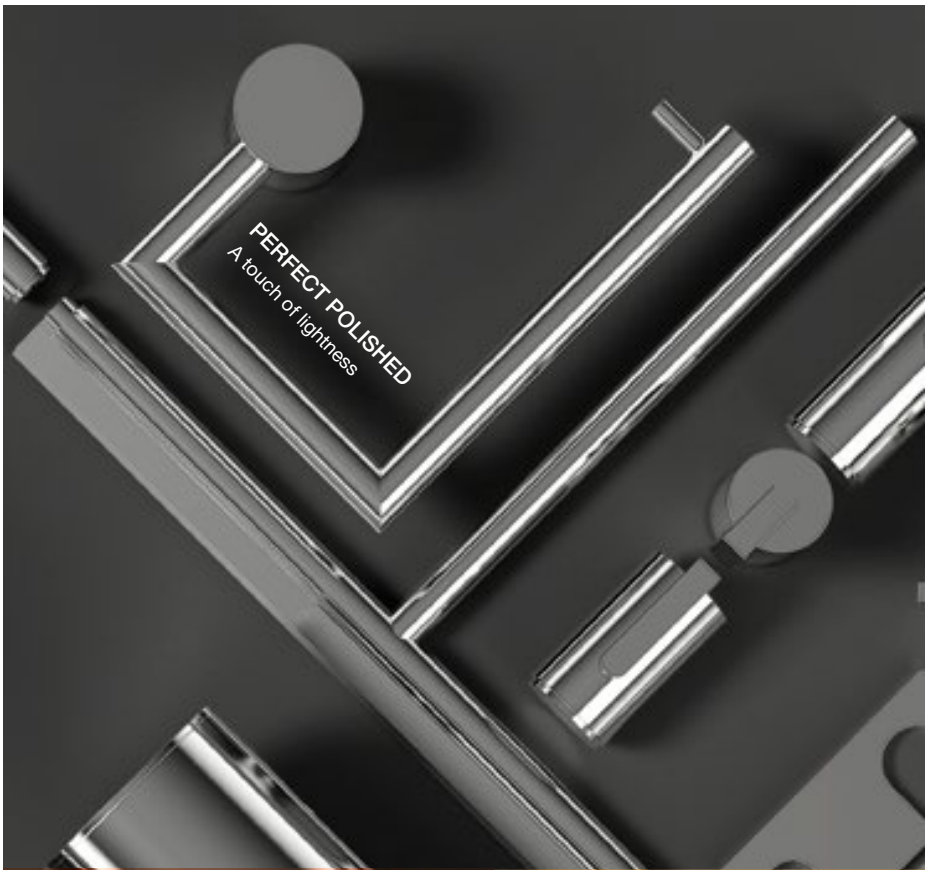

BUKTO TABLE

Finishes

The six FROST finishes

UNIVERSAL BRUSHED
Strong, robust and always in style

ORIGINAL COPPER
The modern take on a classic finish

PERFECT POLISHED
A touch of lightness

MODERN GOLD
An unique approach to a classic finish