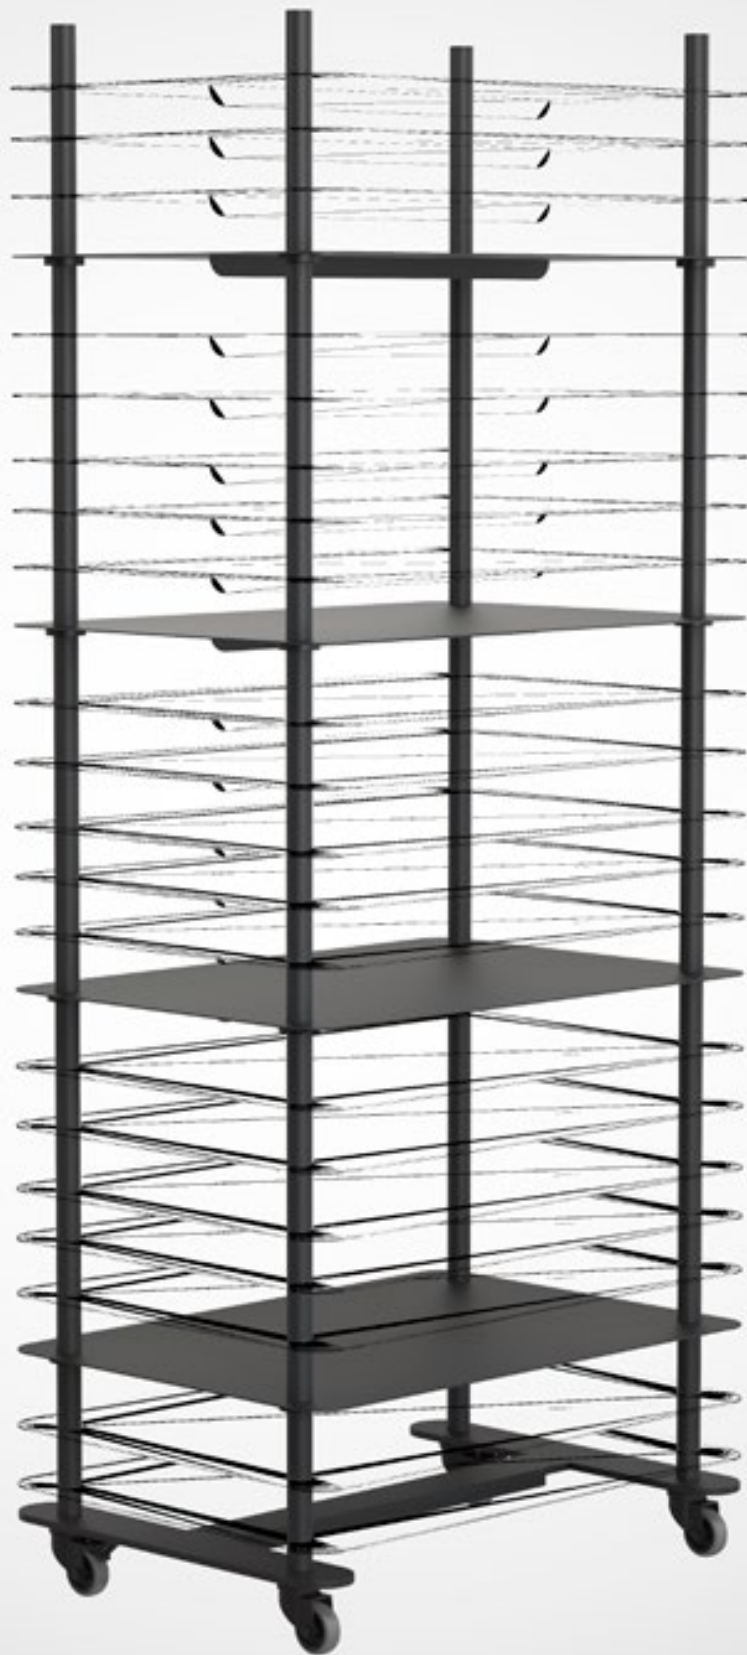

Pure White and Modern Gold

TROLLEY

Steel / stainless steel
Height: 825 mm
Width: 638 mm
Projection: 450 mm

Black:
U6100-B

White:
U6100-W

Shelves may be moved seamlessly and positioned at any height

SHELF STAND 6060
flexible stand height