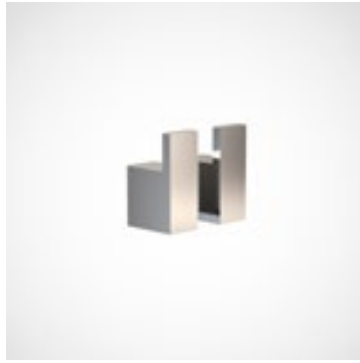

Universal Brushed
Perfect Polished