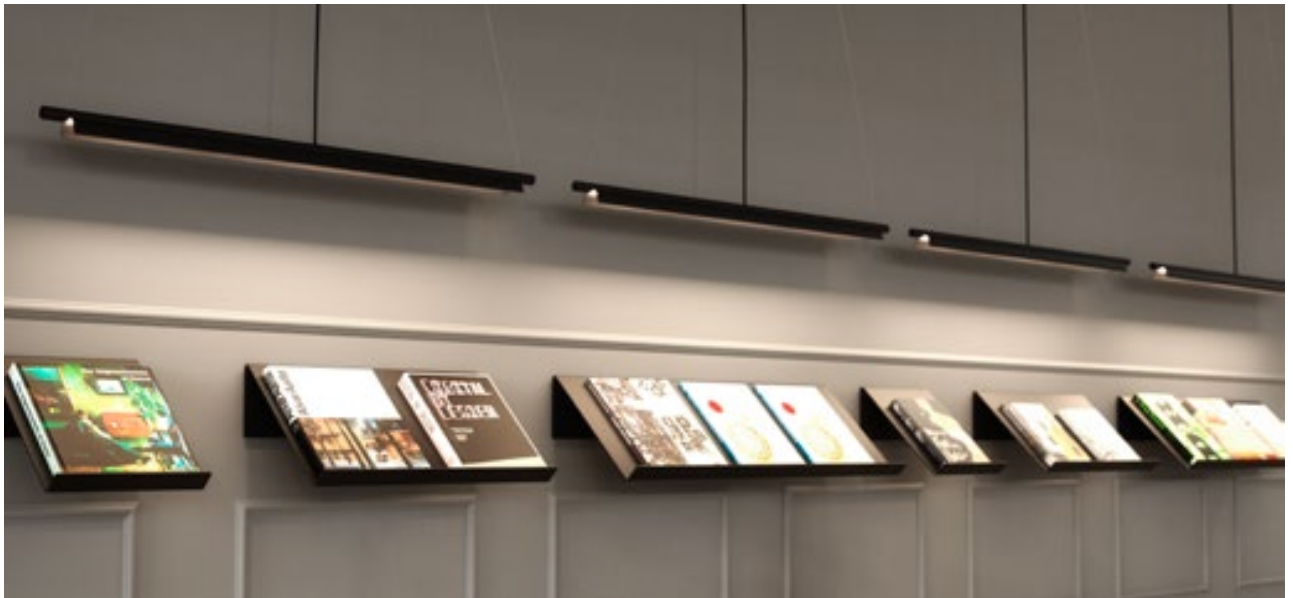

The UNU series is designed by Bønnelycke mdd

UNU SPECS.

THE MODULAR SHELF AND WARDROBE SYSTEM

UNU SHELF SYSTEM

Use the shelf connector for mounting shelves in a straight line.
Maximum shelf load is 40 kg. For heavier load 6 mm thickness is available on request.
Laser cuttings for electrical fittings and cables are additional and available on request.
The UNU Shelf System may be customized according to client's specified drawings.