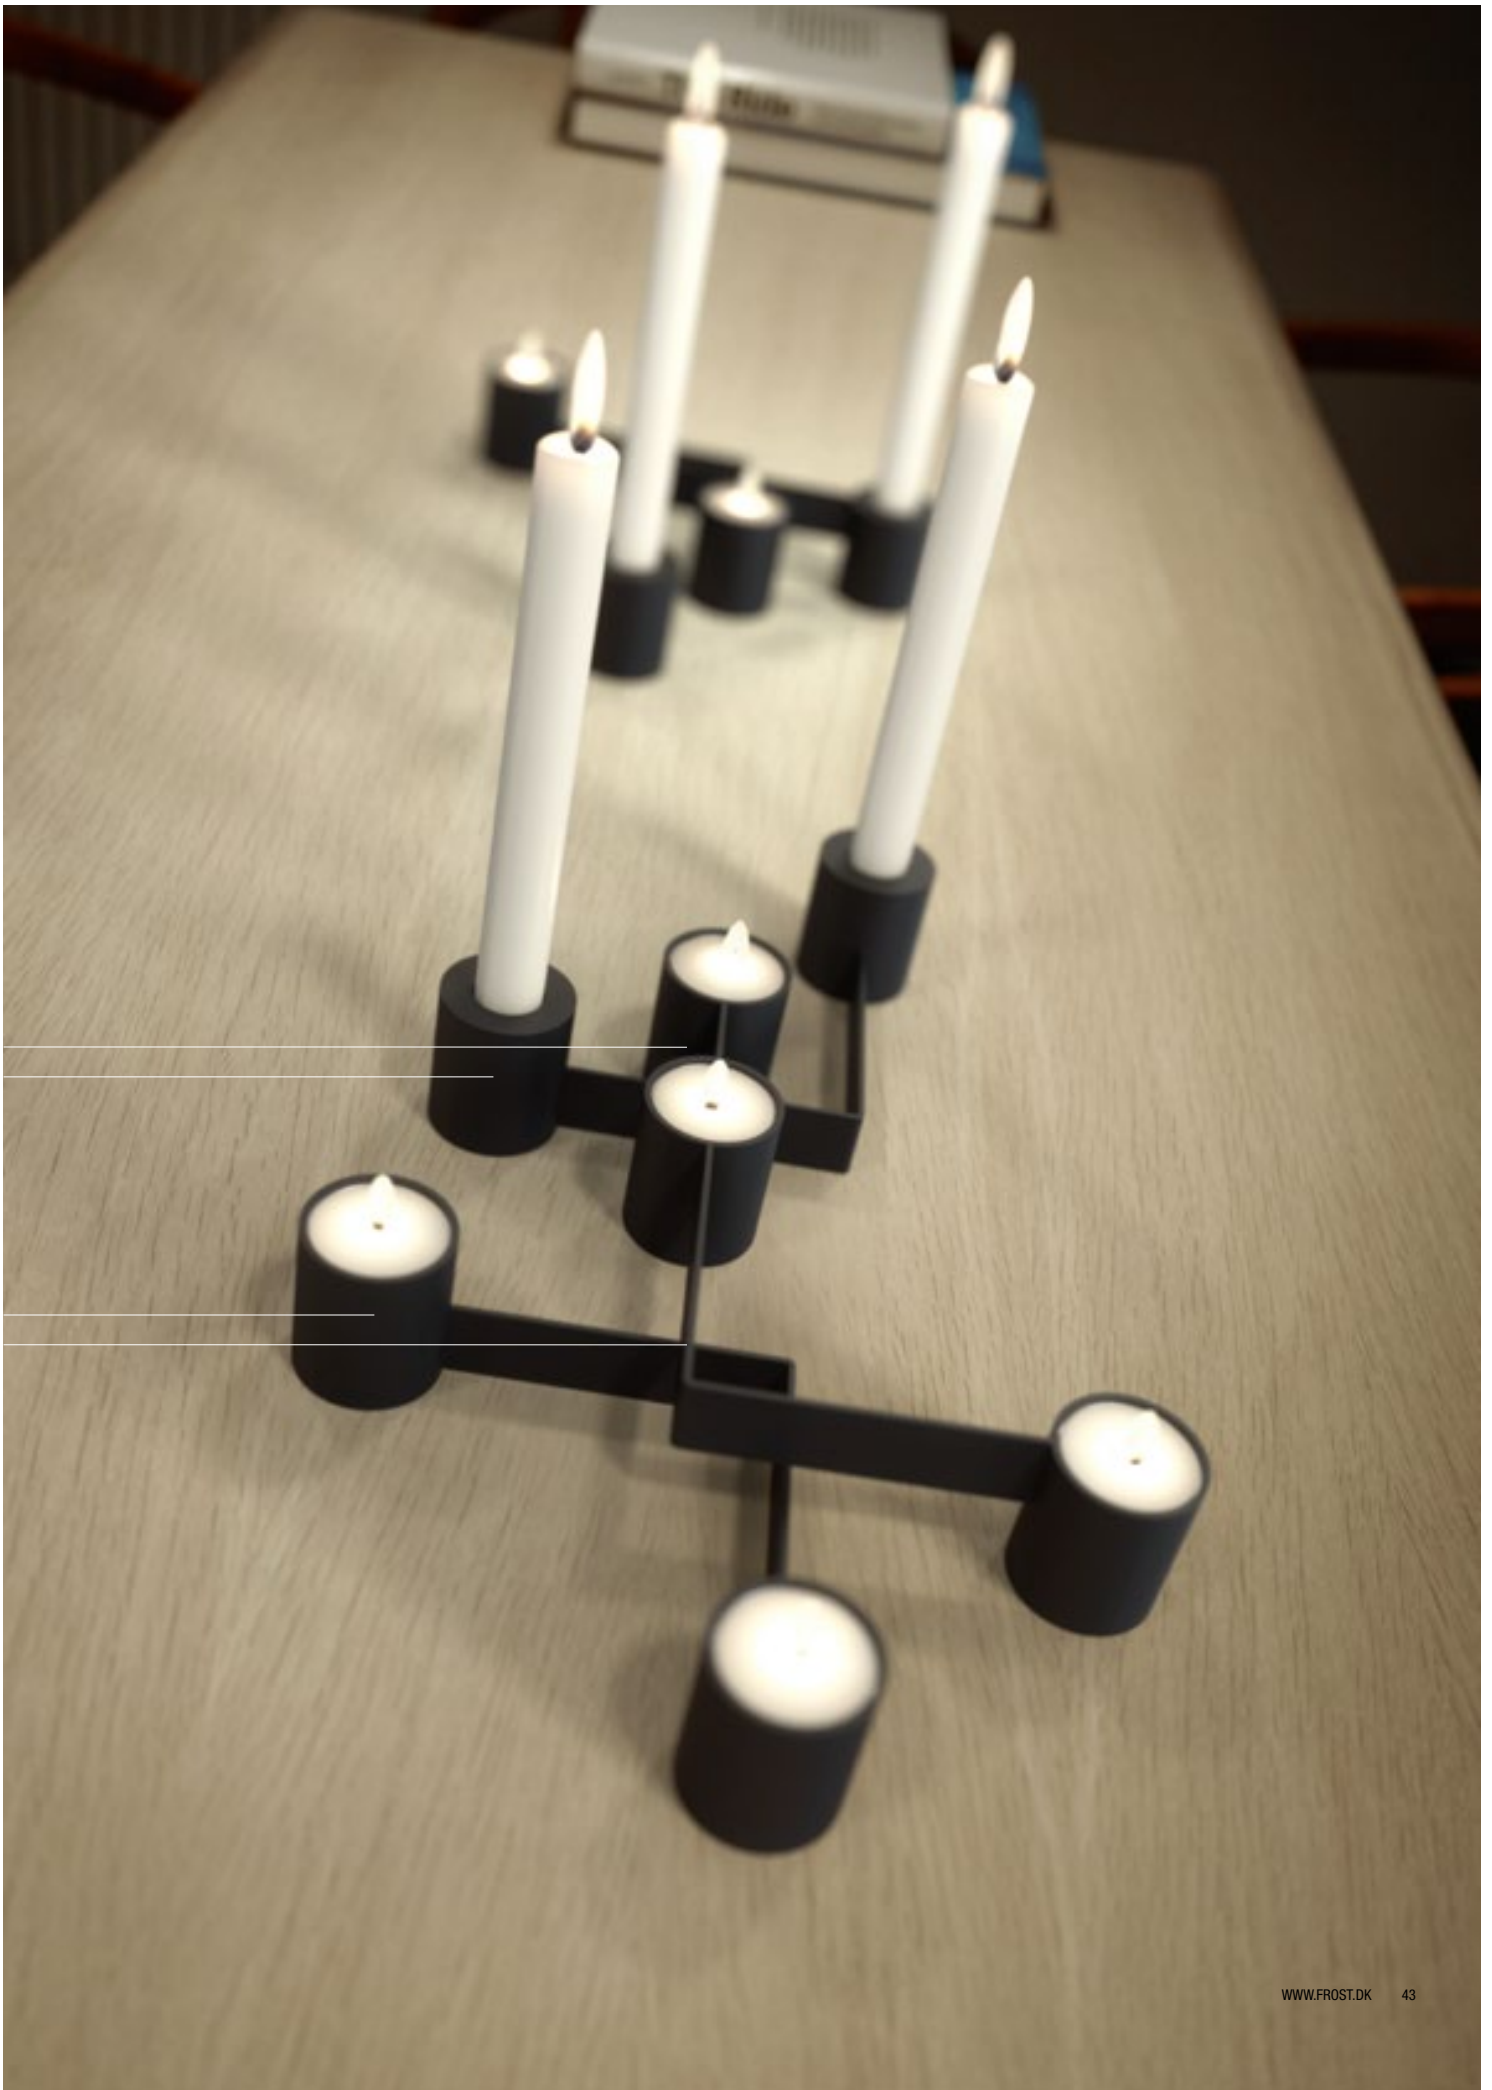

The candleholders celebrate the individual ... the FROST purpose and statement.

Candleholder 2002
Candlestick 2005

Candleholder 2004
Candleholder 2004, upside down

CHAMBERSTICK
Ø22 candles

Stainless steel
Height: 100 mm
Diameter: Ø100 / Ø28 mm
Design: Bønnelycke mdd