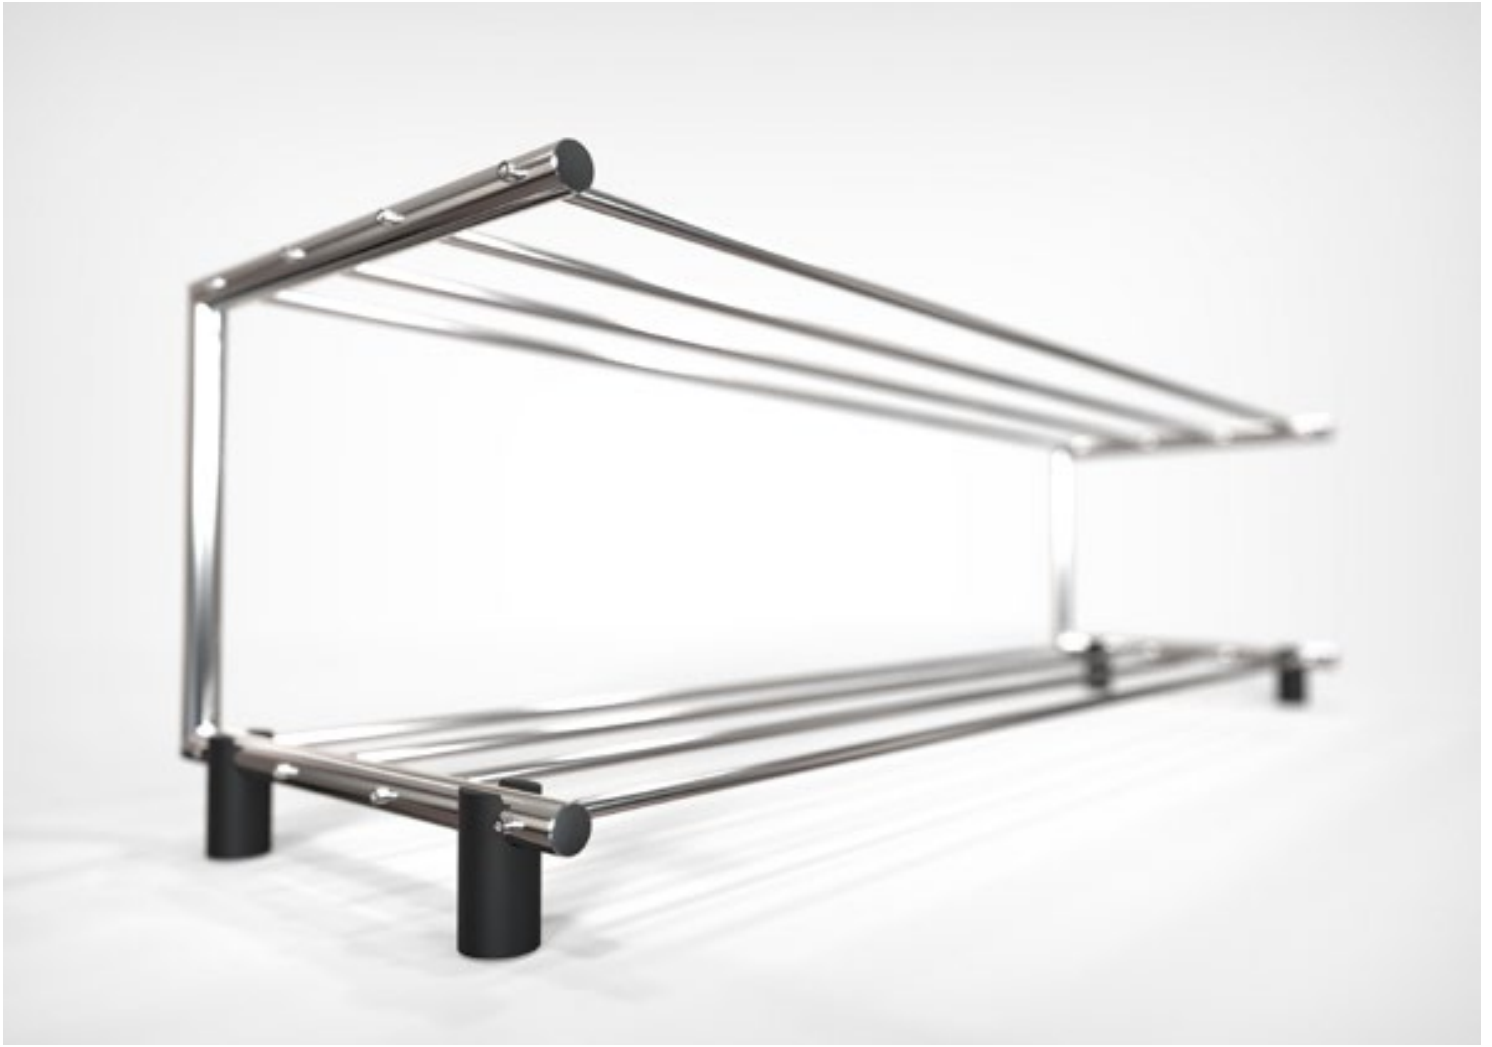

FEET
for shoe shelves, 4 pcs. a set

Black rubber
Height: 58 mm
Diameter: Ø30 mm

N1929-4