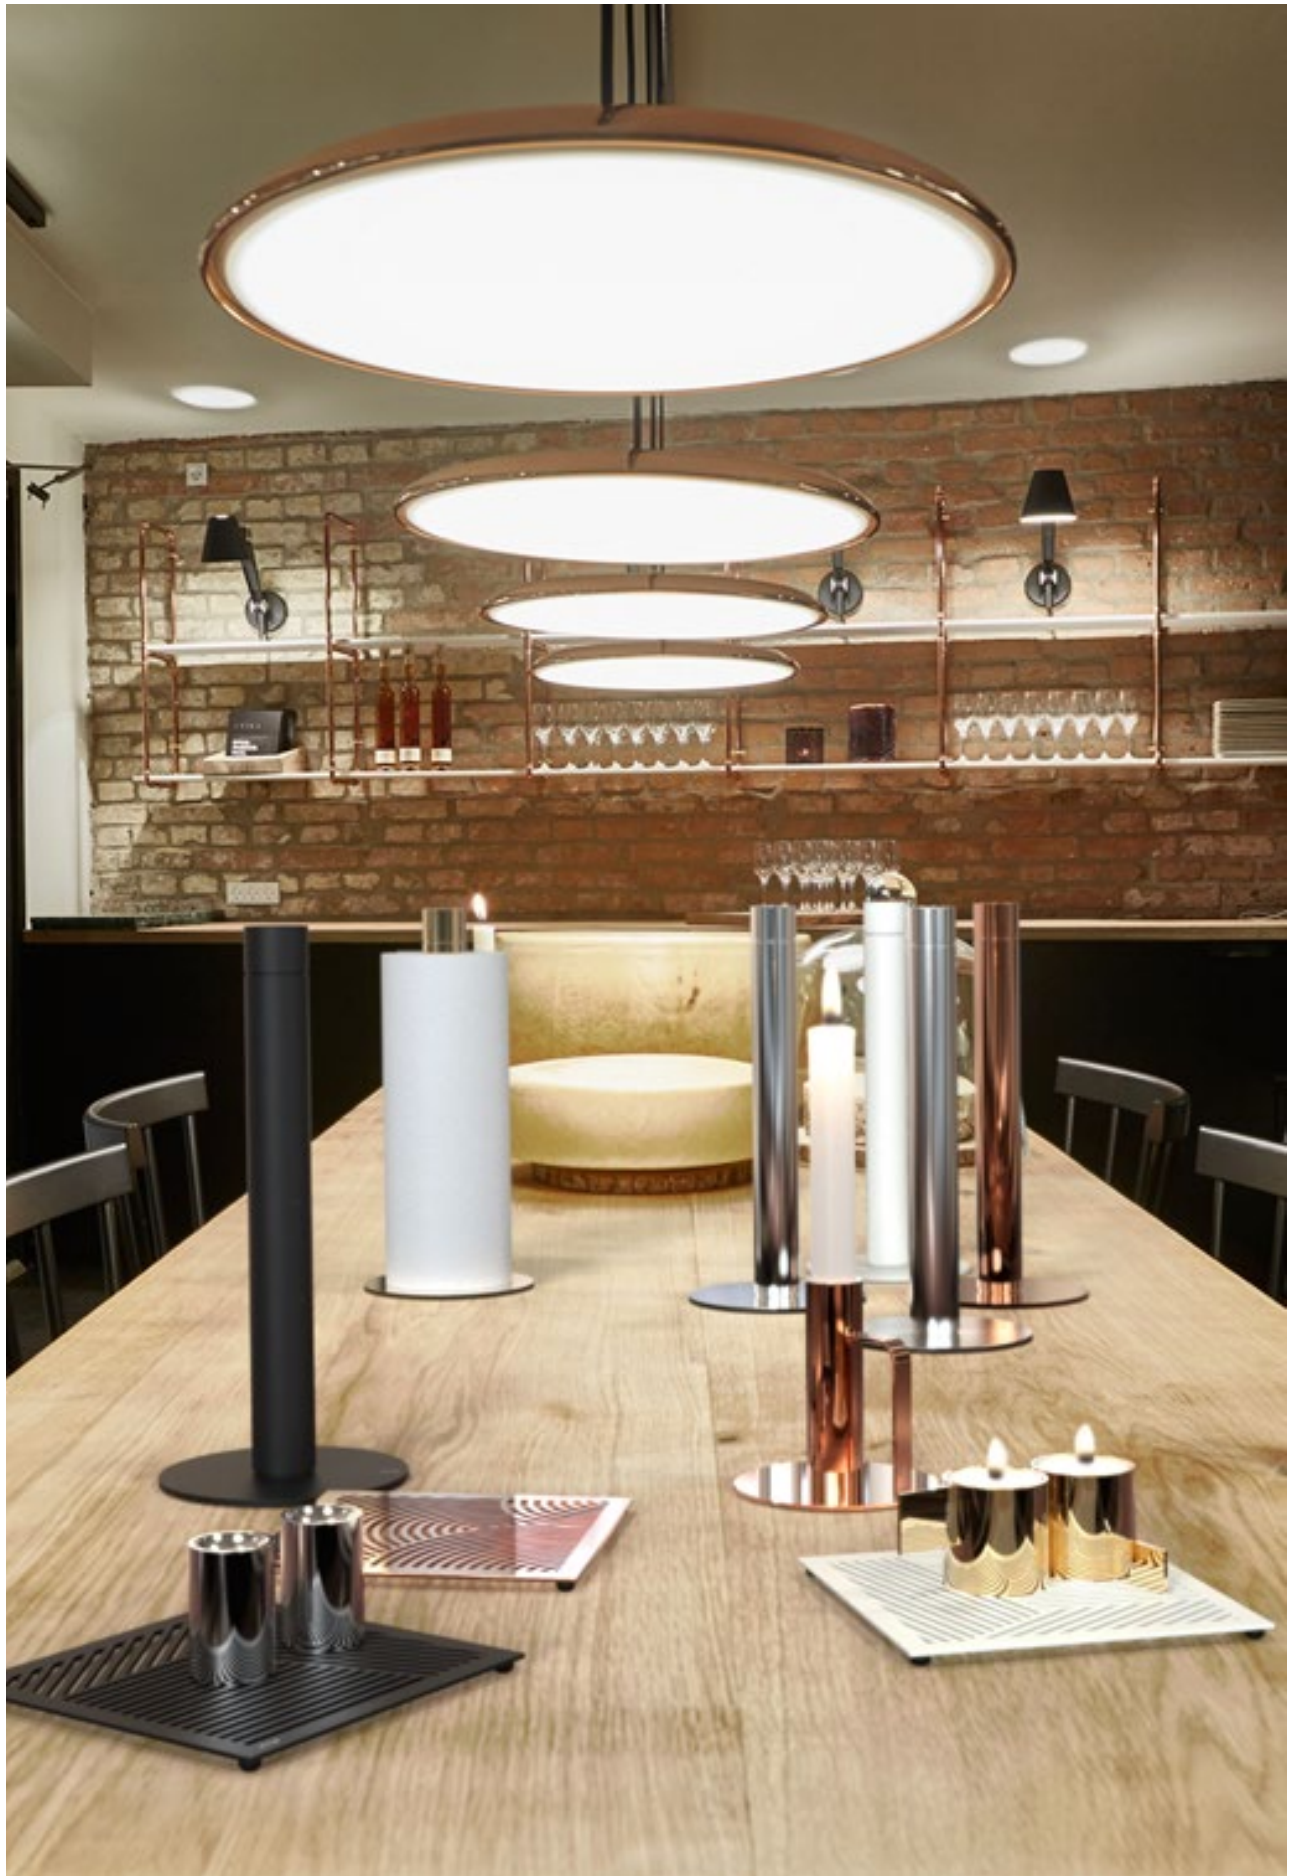

Let any of the designs from FROST Living Accessories complete your interior ...

Please enjoy!

CAN CANDLES FORM GRAPHICS?

Yes, they can ... at least with these candleholders.

The candleholders are made for two different types of candles: Ø22 mm candles and Ø40 mm tealight candles. Additionally, each holder (except for the chamberstick) comes in two versions: for one and for two candles. They can be turned upside down, overlapping one atop the other, to form the graphic pattern you prefer ... if any.