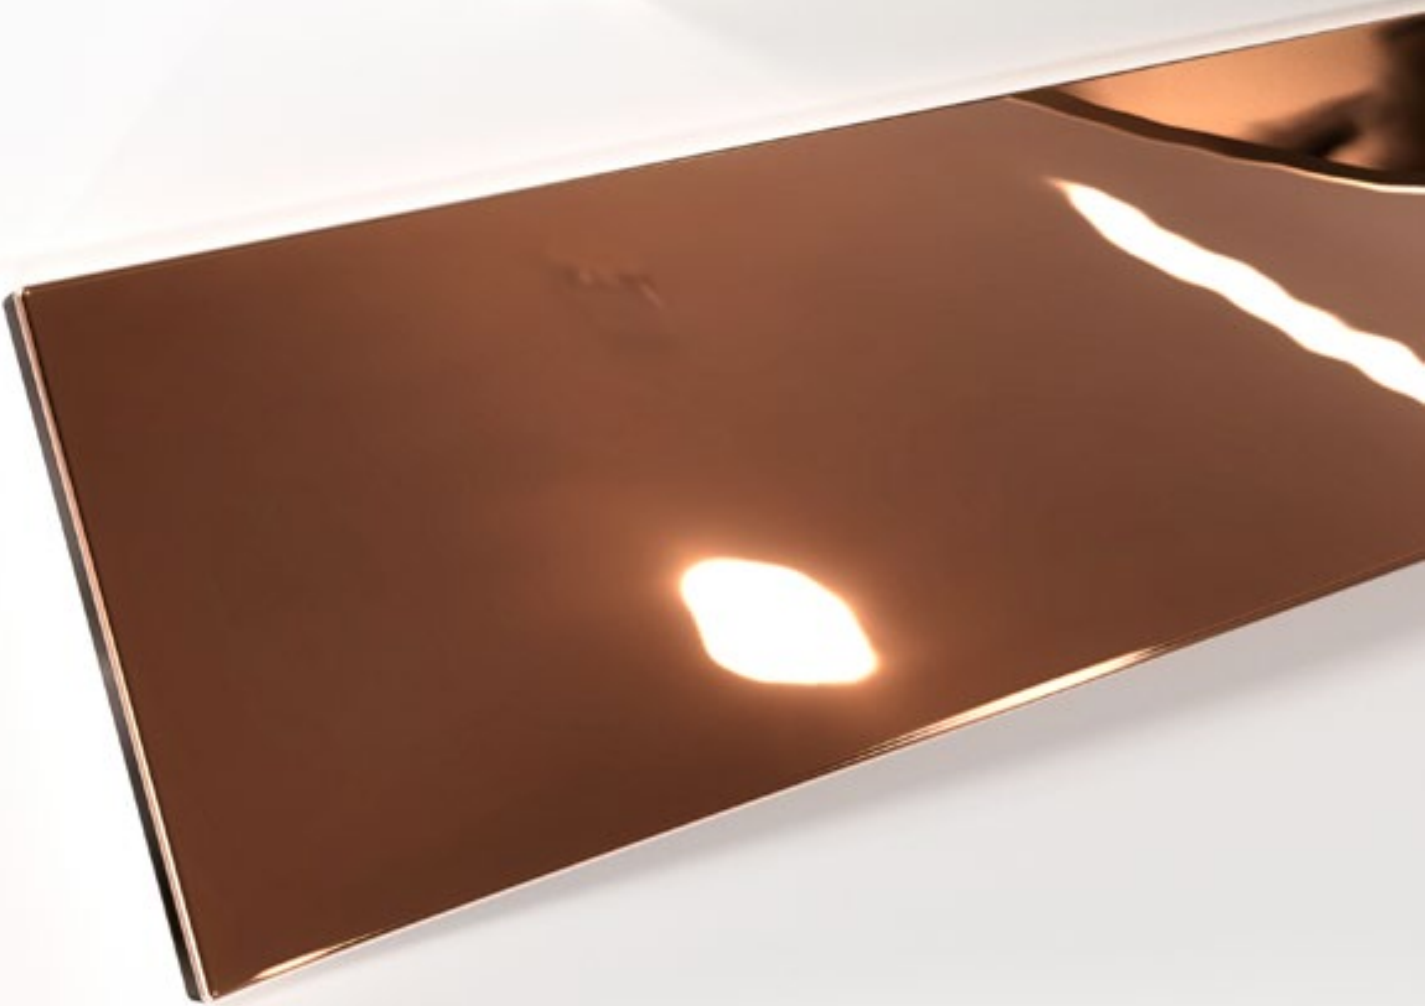

KNOBS

Minimal perfection!

An opportunity to enhance your door or draw with the right look. Many designs offer sophistication and elegance for contemporary and traditional furniture.

DRAWER PULLS

Cutting edge Danish designs for high tech furniture in kitchen, media storage and bathroom areas.

SPECIALITY HARDWARE

Design brackets and towel bars to match our quality handles. Functional elements for your interior design.

HANDLES SPECS.

ALUMINIUM, ZINK
AND STAINLESS STEEL 304

HANDLES

BARCELONA 96

Zinc
CC: 96 mm
Length: 150 mm
Height: 31 mm
Projection: 25 mm
Design: Bønnelycke mdd