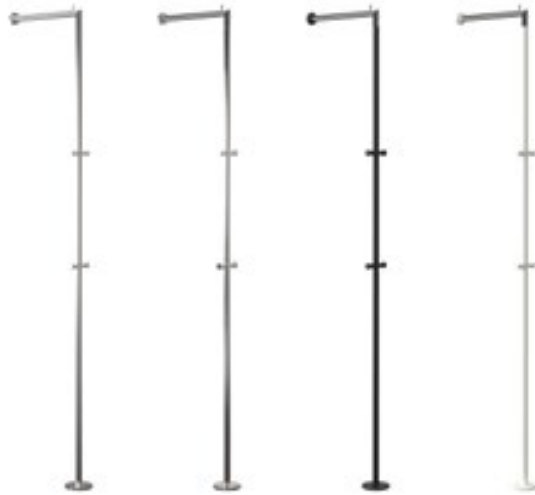

HALL STAND 2
wall mounted

Stainless steel
Height: 1700 mm
Projection: 350 mm
Foot: Ø100 mm

Brushed:
N1177

Polished:
O1177

Black / polished:
O1177-B

White / polished:
O1177-W