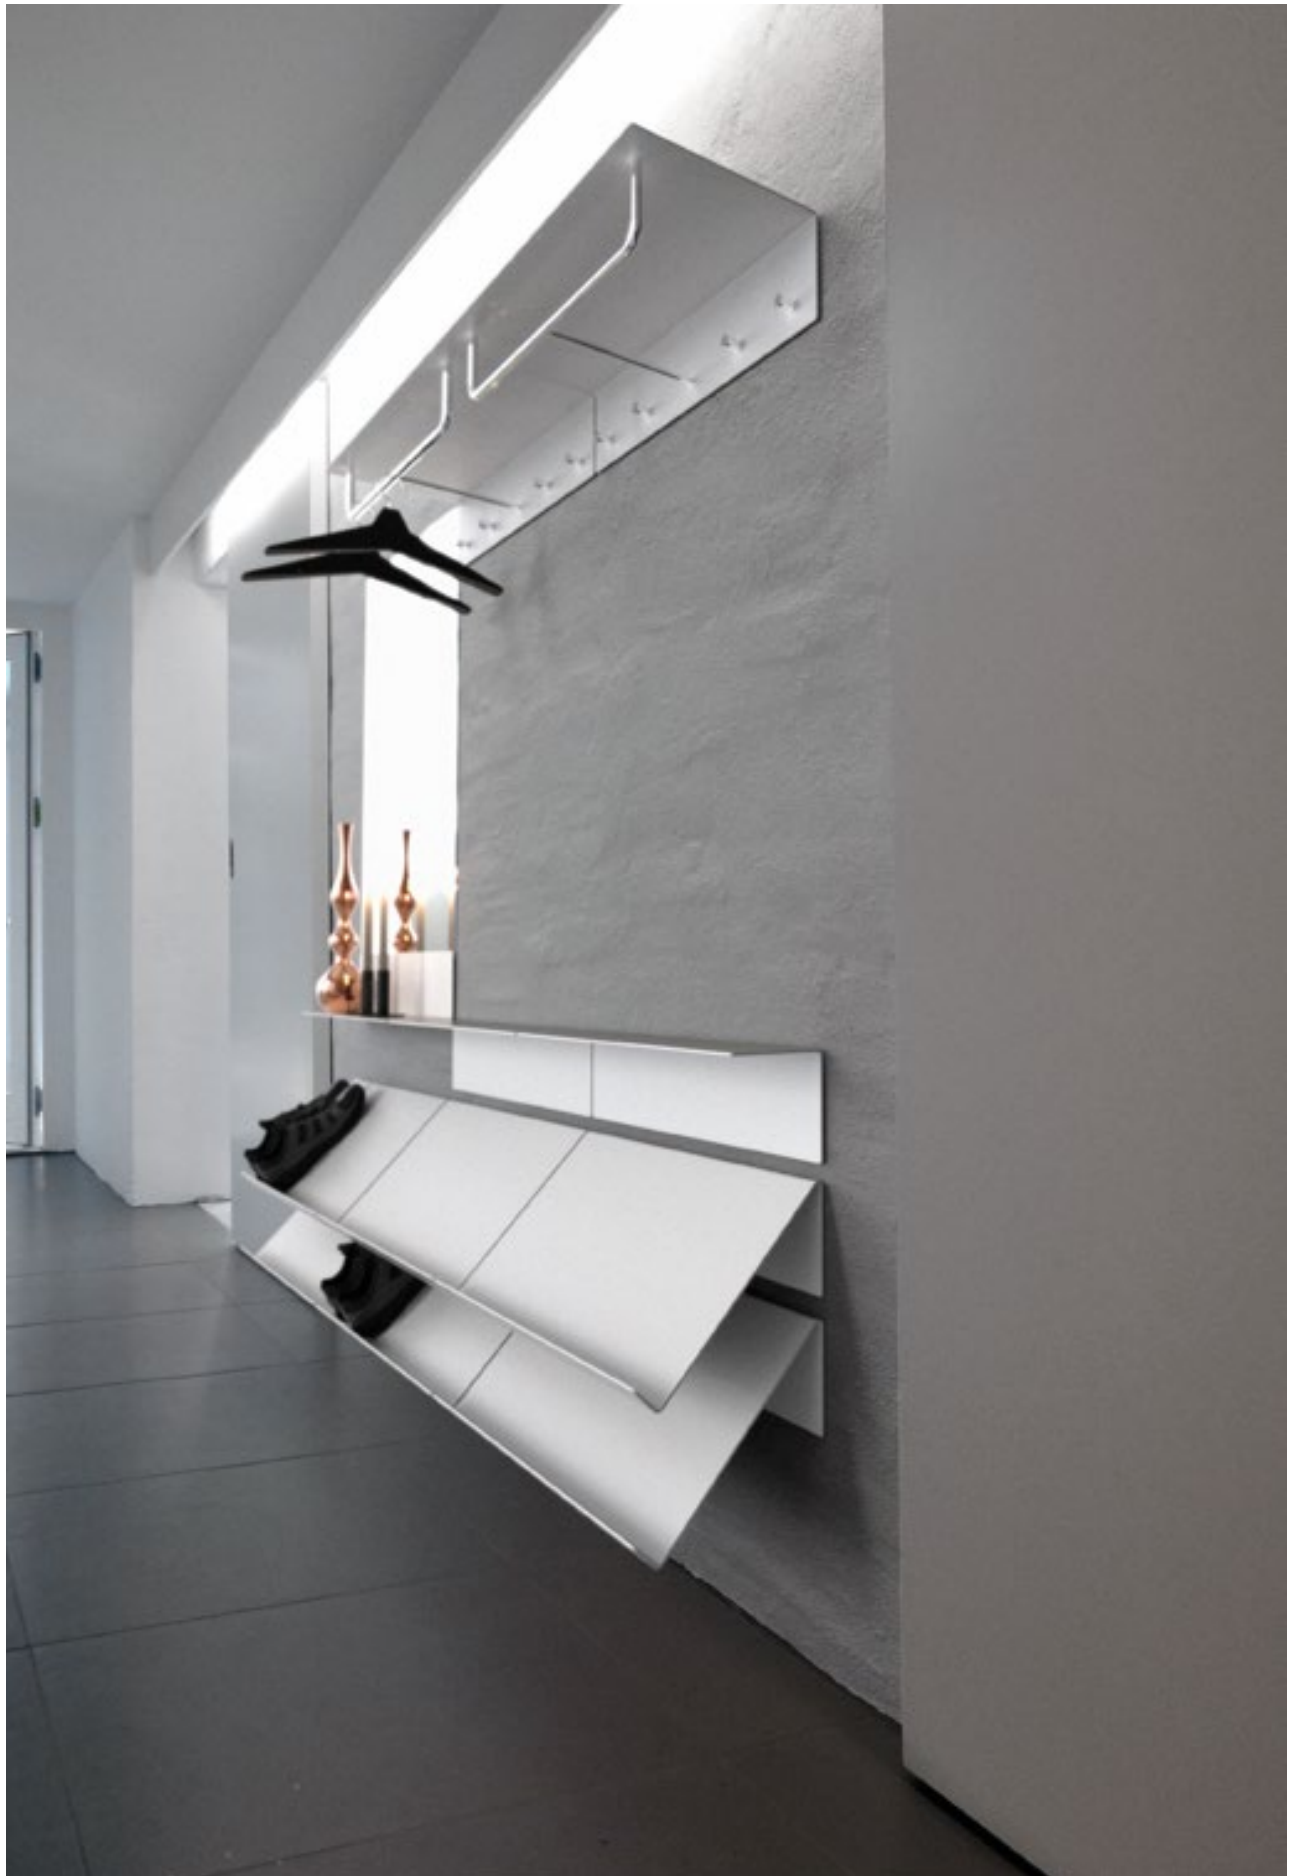

The UNU Wardrobe System also comes in the lengths 600 and 1000 mm and in addition, a smaller 200 mm version is available. The hooks and the chromed hanger bar completes the wardrobe system.

Since both The UNU Shelf and Wardrobe Systems are mounted on the same wall bracket, all items can be mixed and matched to suit your changing needs, the shelves may even be turned upside down. The UNU System sets a new standard for modular shelf systems.

The UNU series is designed by Bønnelycke mdd

UNU SPECS.

THE MODULAR SHELF AND WARDROBE SYSTEM

UNU SHELF SYSTEM

Use the shelf connector for mounting shelves in a straight line.
Maximum shelf load is 40 kg. For heavier load 6 mm thickness is available on request.
Laser cuttings for electrical fittings and cables are additional and available on request.
The UNU Shelf System may be customized according to client's specified drawings.