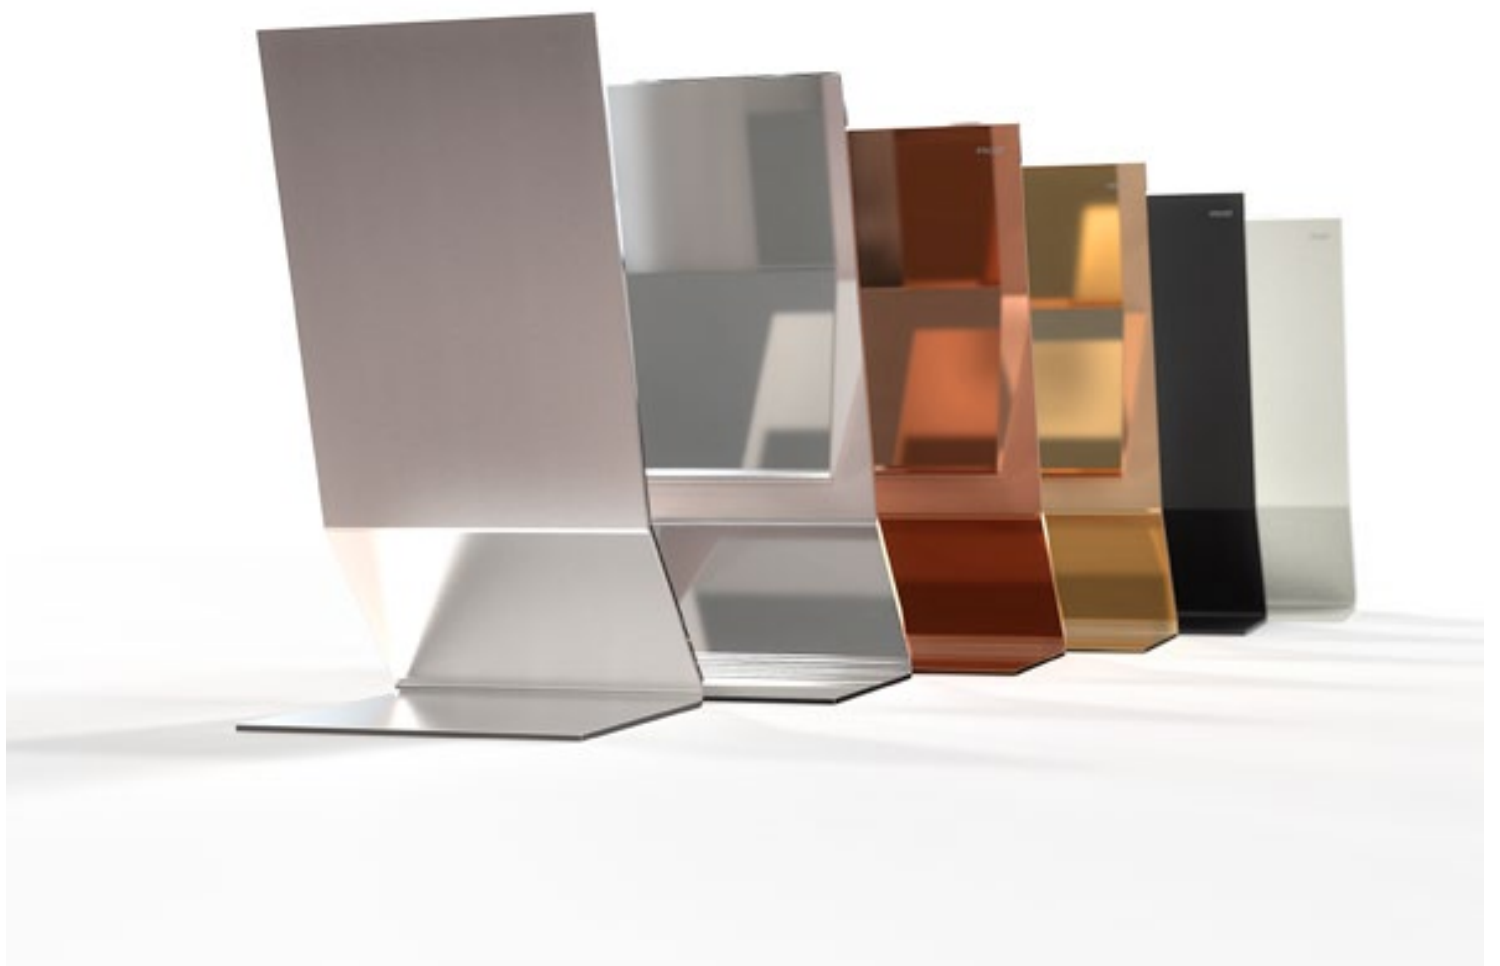

White:
U4130-W

MIRROR 4131
framed

Steel
Diameter: Ø1000 mm
Projection: 30 mm

Black:
U4131-B

White:
U4131-W

MIRROR 4120
with hook, round

Stainless steel
Height: 160 mm
Width: 120 mm
Projection: 38 mm
Mirror: Ø120 mm