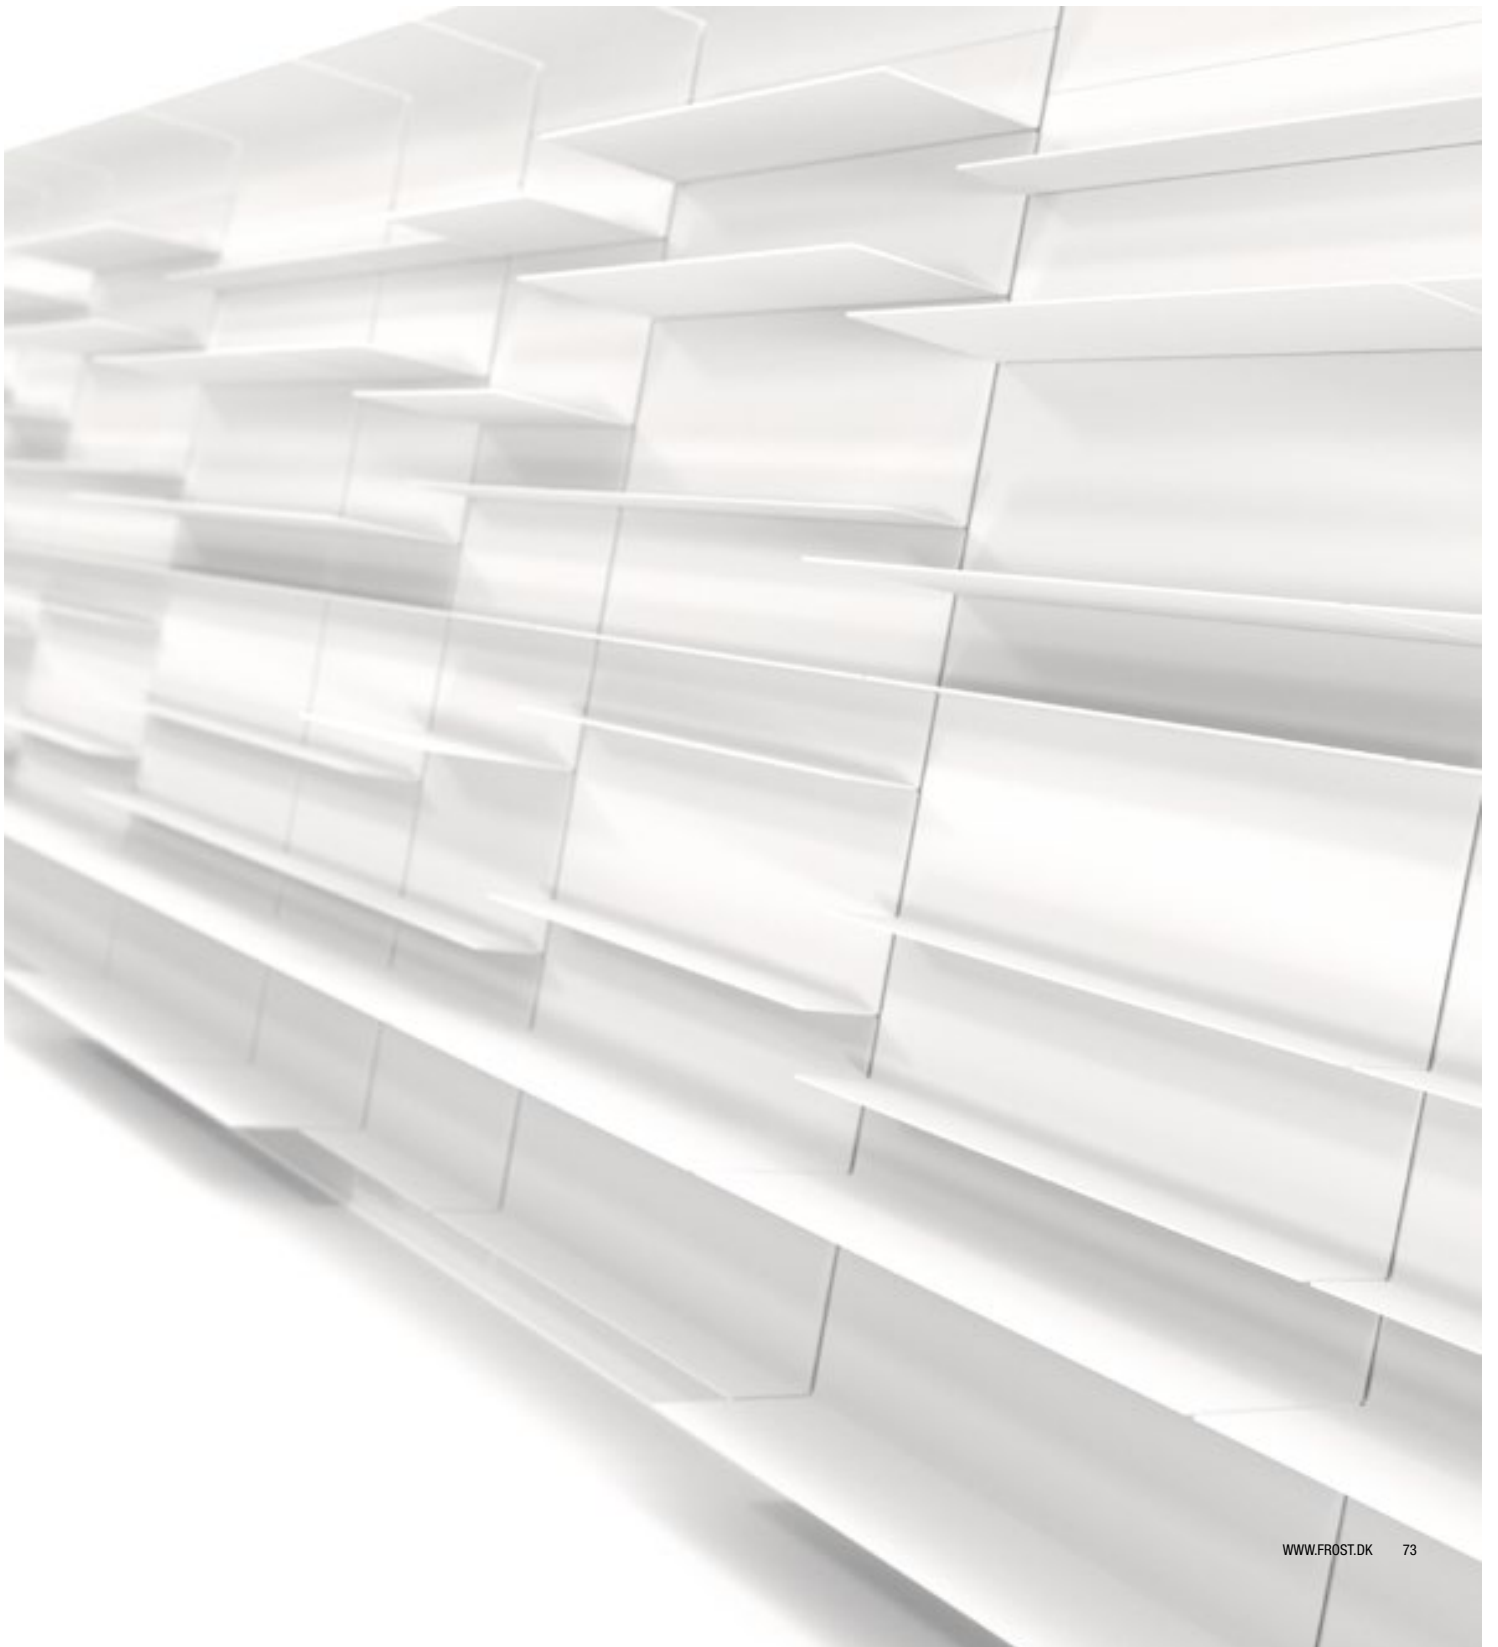

The UNU series is designed by Bønnelycke mdd

UNU SPECS.

THE MODULAR SHELF AND WARDROBE SYSTEM

UNU SHELF SYSTEM

Use the shelf connector for mounting shelves in a straight line.
Maximum shelf load is 40 kg. For heavier load 6 mm thickness is available on request.
Laser cuttings for electrical fittings and cables are additional and available on request.
The UNU Shelf System may be customized according to client's specified drawings.