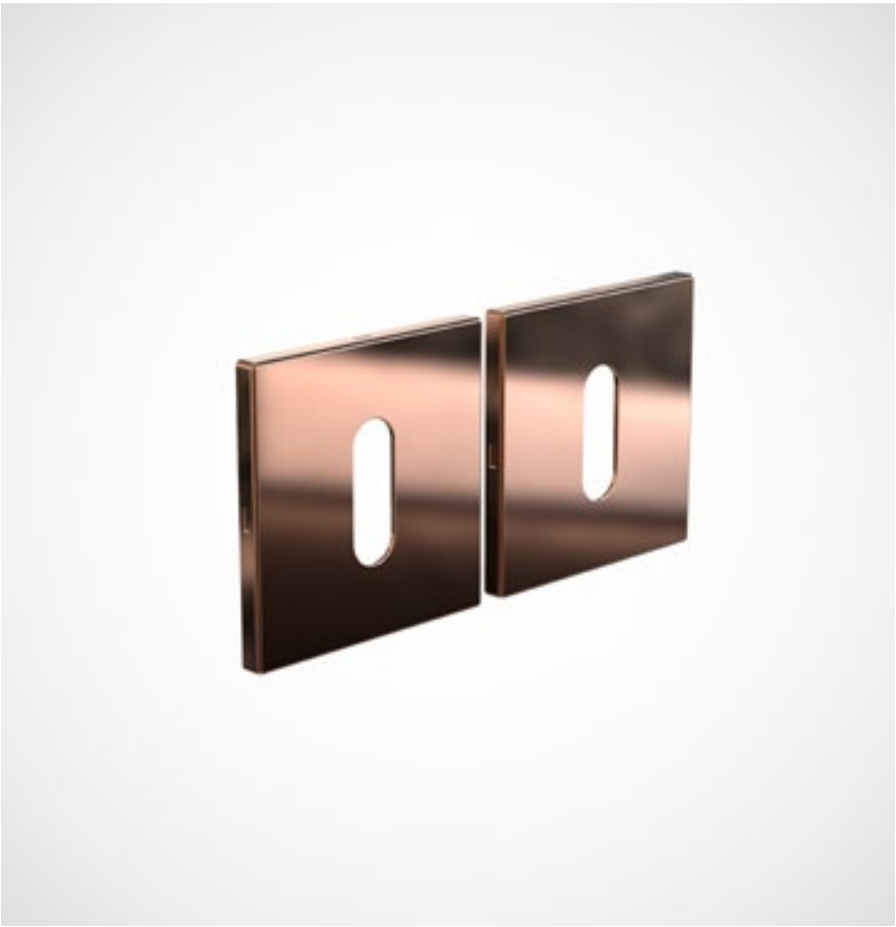

Brushed: A2001B Polished: A2001P Copper: A2001C Gold: A2001GO Black: A2001BL

ELEMENT 2001 MODUL

Stainless steel
Rose: Ø50 mm
Projection: 26 mm
Design: Busk+Hertzog

Brushed: A2001B.MODUL Polished: A2001P.MODUL Copper: A2001C.MODUL Gold: A2001GO.MODUL Black: A2001BL.MODUL