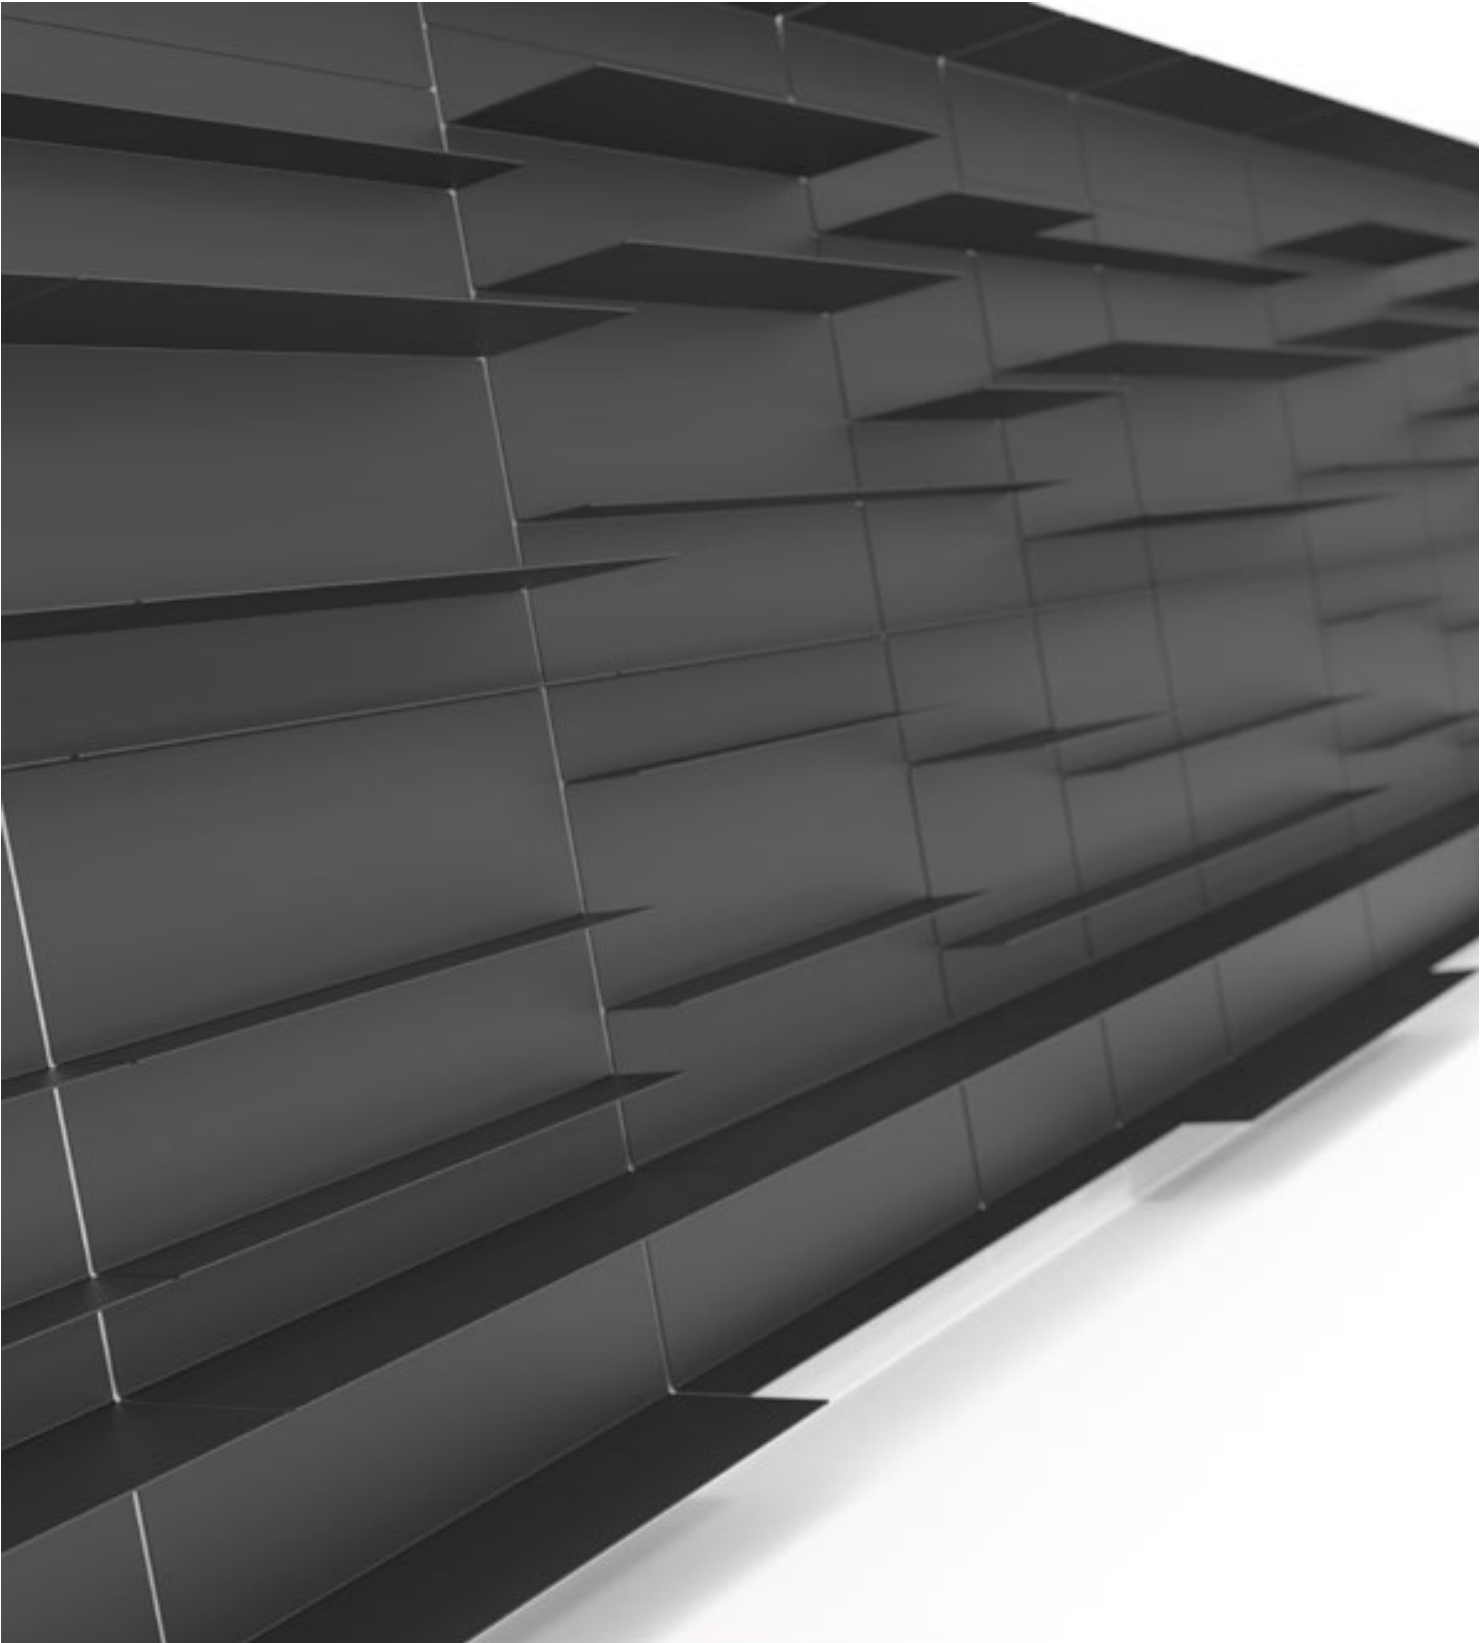

The UNU series is designed by Bønnelycke mdd

UNU SPECS.

THE MODULAR SHELF AND WARDROBE SYSTEM

UNU SHELF SYSTEM

Use the shelf connector for mounting shelves in a straight line.
Maximum shelf load is 40 kg. For heavier load 6 mm thickness is available on request.
Laser cuttings for electrical fittings and cables are additional and available on request.
The UNU Shelf System may be customized according to client's specified drawings.