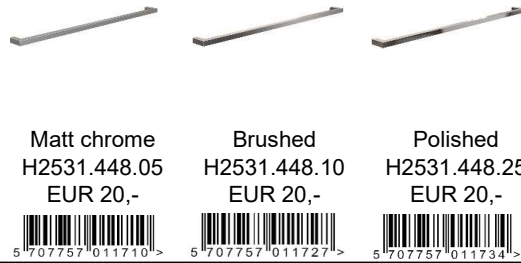

Matt chrome
H2531.448.05
EUR 20,-

Brushed
H2531.448.10
EUR 20,-

Polished
H2531.448.25
EUR 20,-

PERTH 512

Aluminium
CC: 512mm
Length: 522mm
Height: 10mm
Projection: 30mm
Weight: 0,44 kg.