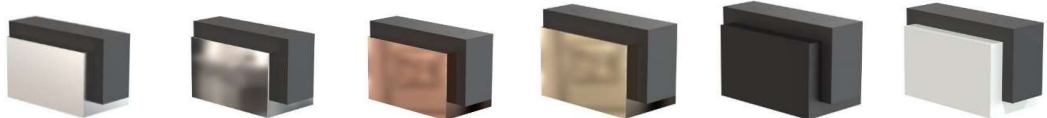

DOOR STOP 5001

Stainless steel/black rubber
Height: 36mm
Length: 55mm
Projection: 28mm
Weight: 0,25 kg.

Brushed
A5001BS
EUR 29,-

Polished
A5001PS
EUR 29,-

Copper
A5001CS
EUR 39,-

Gold
A5001GS
EUR 39,-

Black
A5001BLS
EUR 29,-

White
A5001WS
EUR 29,-

Design by busk+hertzog