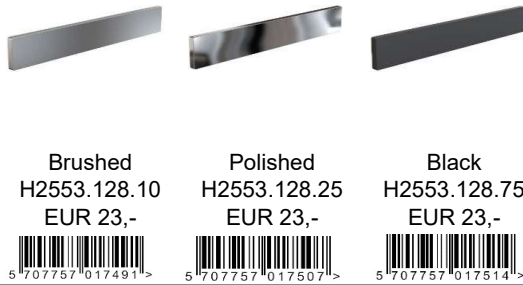

Brushed H2553.128.10 EUR 23,- 	Polished H2553.128.25 EUR 23,- 	Black H2553.128.75 EUR 23,-

MUST 64

Zinc
CC: 64mm
Length: 73mm
Height: 23mm
Projection: 17mm
Weight: 0,04 kg.