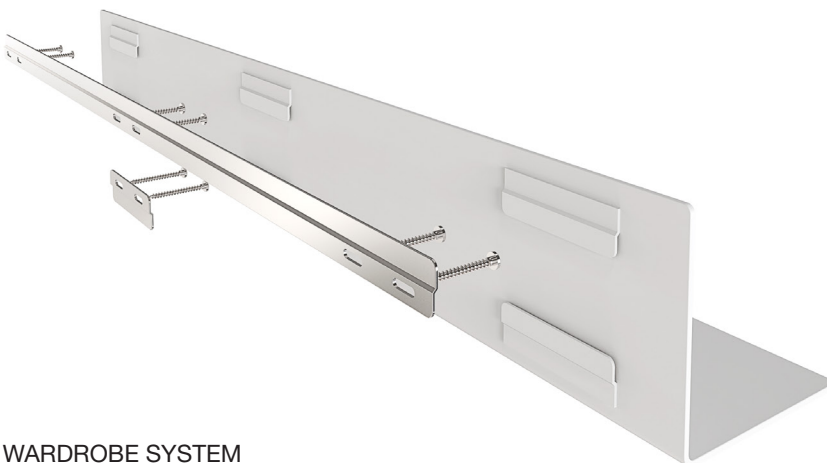

MOUNTING INSTRUCTIONS

UNU SHELF SYSTEM, SHELF SYSTEM CUSTOMIZED AND UNU WASH TABLE

UNU WARDROBE SYSTEM