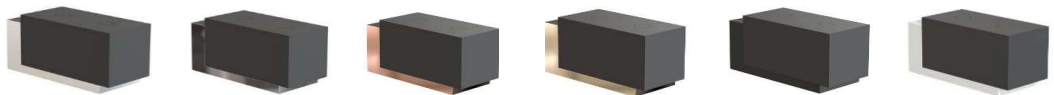

SOOR STOP 5002

Stainless steel/black rubber
Height: 25mm
Length: 60mm
Projection: 25mm
Weight: 0,2 kg.

Brushed
A5002BS
EUR 29,-

Polished
A5002PS
EUR 29,-

Copper
A5002CS
EUR 39,-

Gold
A5002GS
EUR 39,-

Black
A5002BLS
EUR 29,-

White
A5002WS
EUR 29,-

Design by busk+hertzog