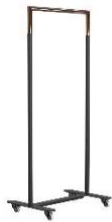

Black/copper
U6004-CB
EUR 499,-