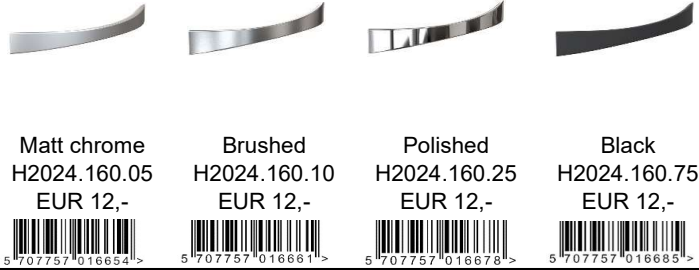

HANDLES

SYDNEY 160

Zinc
CC: 160mm
Length: 193mm
Height: 22mm
Projection: 34mm
Weight: 0,2 kg.

Matt chrome H2024.160.05 EUR 12,- 	Brushed H2024.160.10 EUR 12,- 	Polished H2024.160.25 EUR 12,- 	Black H2024.160.75 EUR 12,-

MONTANA

Aluminium
CC: 128mm
Length: 204mm
Height: 40mm
Projection: 36mm
Weight: 0,3 kg.