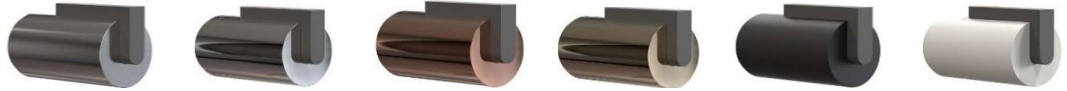

DOOR STOPS

DOOR STOP 1

Stainless steel/black rubber
Diameter: Ø28/33mm
Length: 55mm
Weight: 0,35 kg.

Brushed
N1931
EUR 29,-

Polished
O1931
EUR 29,-

Copper
N1931-C
EUR 39,-

Gold
N1931-GO
EUR 39,-

Black
N1931-B
EUR 29,-

White
N1931-W
EUR 29,-

Design by Bønnelycke MDD