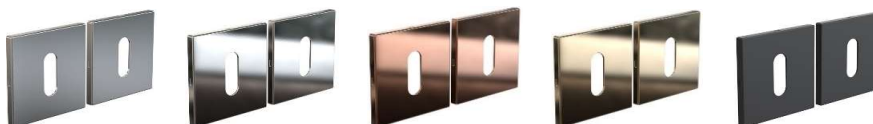

KUBE 3002 keyhole

Stainless steel
Projection: 4mm
Rose: 50x50mm
Weight: 0,1 kg.

Brushed
A3002BS
EUR 16,-

5 707757 004101 >

Polished
A3002PS
EUR 16,-

5 707757 004088 >

Copper
A3002CS
EUR 21,-

5 707757 021023 >

Gold
A3002GS
EUR 21,-

5 707757 022112 >

Black
A3002BLS
EUR 16,-

5 707757 024626 >