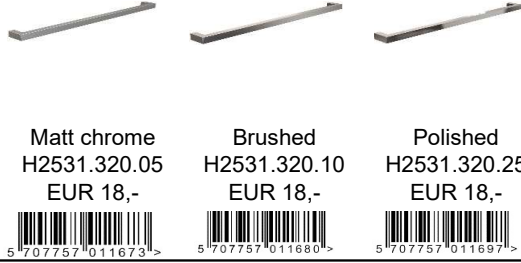

HANDLES

PERTH 320

Aluminium
CC:320mm
Length: 330mm
Height: 10mm
Projection: 30mm
Weight: 0,27 kg.

Matt chrome
H2531.320.05
EUR 18,-

Brushed
H2531.320.10
EUR 18,-

Polished
H2531.320.25
EUR 18,-

PERTH 448

Aluminium
CC: 448mm
Length: 458mm
Height: 10mm
Projection: 30mm
Weight: 0,39 kg.