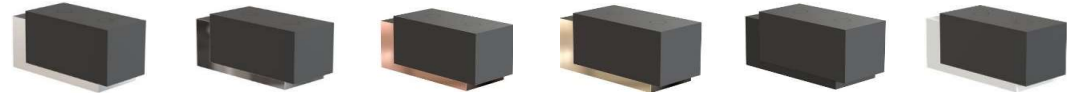

DOOR STOP 5002

Stainless steel/black rubber
Height: 25mm
Length: 60mm
Projection: 25mm
Weight: 0,2 kg.

Brushed
A5002BS
EUR 29,-

Polished
A5002PS
EUR 29,-

Copper
A5002CS
EUR 39,-

Gold
A5002GS
EUR 39,-

Black
A5002BLS
EUR 29,-

White
A5002WS
EUR 29,-

Design by busk+hertzog