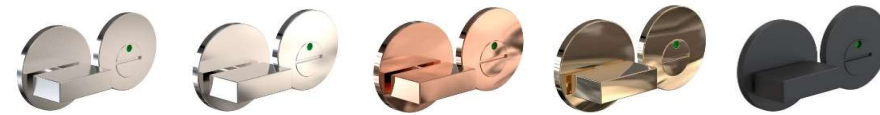

ELEMENT 2001 modul

Stainless steel
Rose: Ø50mm
Projection: 26mm
Weight: 0,24 kg.

Brushed
A2001B.MODUL
EUR 49,-

Polished
A2001P.MODUL
EUR 49,-

Copper
A2001C.MODUL
EUR 59,-

Gold
A2001GO.MODUL
EUR 59,-

Black
A2001BL.MODUL
EUR 49,-

Design by busk+hertzog