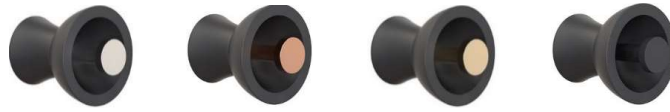

BUKTO

BLOSSOM METAL

hook

Stainless steel
Diameter: Ø55mm
Projection: 65mm
Weight: 0,15 kg.

Black/polished
B1055-PB
EUR 39,-

Black/copper
B1055-CB
EUR 39,-

Black/gold
B1055-GB
EUR 39,-

Black
B1055-BB
EUR 39,-

Design by Bønnelycke MDD