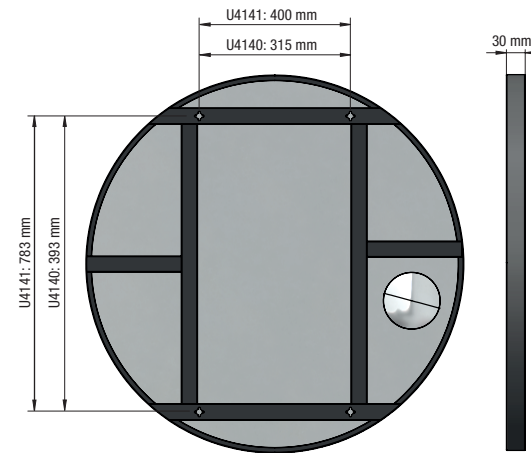

FROST

DENMARK

UNU MIRROR
U4140, U4141

Fitting instruction
Montageanleitung
Monteringsvejledning
Monteringsvægledning
Montage hanleiding
Manuel de montage

Matt Black:
U4140-B

Matt Black:
U4141-B

Matt White:
U4140-W

Matt White:
U4141-W

Material: Aluminium
Design: Bønnelycke mdd
Manufacturer: FROST A/S, Bavne Alle 32,
DK-8370 Hadsten, www.frost.dk

Exclusion of liability

FROST accepts no liability whatsoever for damage to persons or property that occurs or has occurred as a result of improper installation or maintenance, particularly if the safety instructions and other points to note listed are not or have not been observed in full.

Warning and hazard notices

Improper mounting or use can lead to accidents and serious injuries.

Cleaning and maintenance

Surfaces should be cleaned with a microfibre cloth, glass cleaner or other non abrasive and gentle agents.

Attention:

Never use solvents or aggressive household cleaners like bleach, acids (e.g. descalers) or ammonia-based bathroom cleaner to clean the product. Steel wool and hard brushes can permanently damage the surface of the steel.