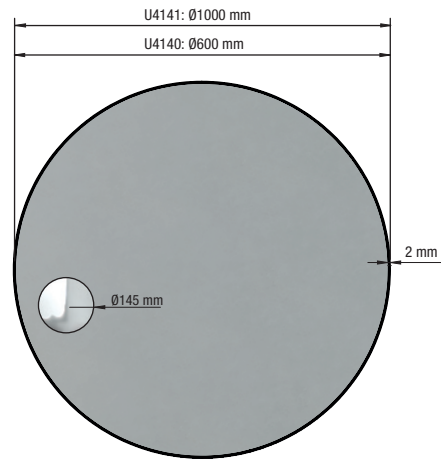

FROST

DENMARK

UNU MIRROR
U4140, U4141

Fitting instruction
Montageanleitung
Monteringsvejledning
Monteringsvægledning
Montage hanleiding
Manuel de montage

Matt Black:
U4140-B

Matt Black:
U4141-B

Matt White:
U4140-W

Matt White:
U4141-W

Material: Aluminium
Design: Bønnelycke mdd
Manufacturer: FROST A/S, Bavne Alle 32,
DK-8370 Hadsten, www.frost.dk

Exclusion of liability

FROST accepts no liability whatsoever for damage to persons or property that occurs or has occurred as a result of improper installation or maintenance, particularly if the safety instructions and other points to note listed are not or have not been observed in full.

Warning and hazard notices

Improper mounting or use can lead to accidents and serious injuries.

Cleaning and maintenance

Surfaces should be cleaned with a microfibre cloth, glass cleaner or other non abrasive and gentle agents.

Attention:

Never use solvents or aggressive household cleaners like bleach, acids (e.g. descalers) or ammonia-based bathroom cleaner to clean the product. Steel wool and hard brushes can permanently damage the surface of the steel.