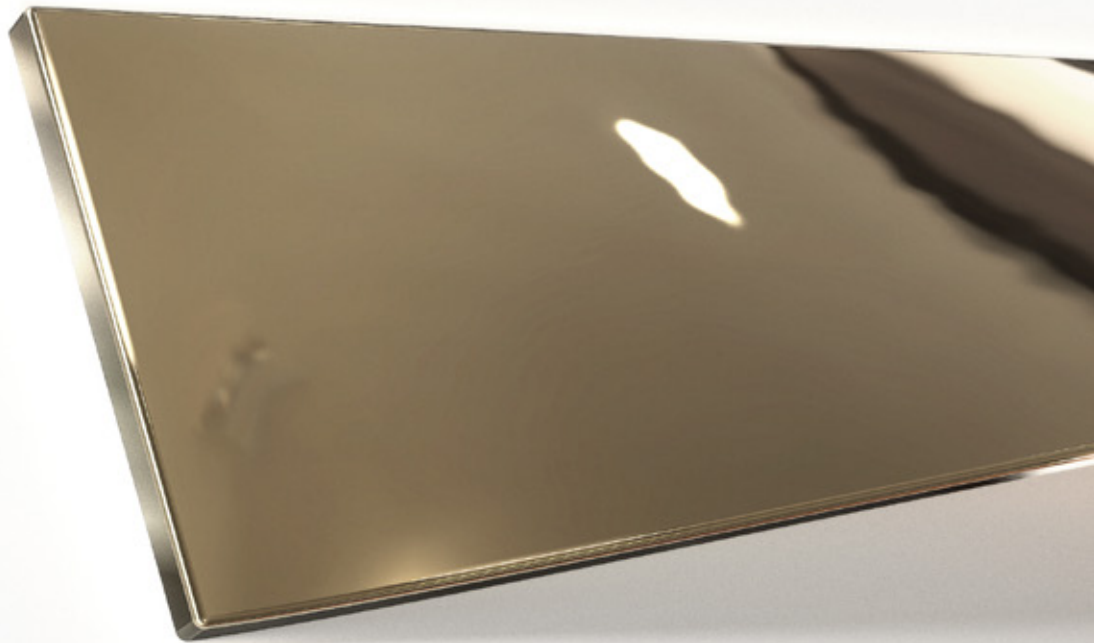

HANDLES

Not just any handle, it is a FROST handle.

A FROST handle will raise a prosaic piece of furniture to a new height it will subtly enhance a wonderful piece of furniture, complimenting the design while maintaining the overall aesthetic.

KNOBS

Minimal perfection!

An opportunity to enhance your door or draw with the right look. Many designs offer sophistication and elegance for contemporary and traditional furniture.

DRAWER PULLS

Cutting edge Danish designs for high tech furniture in kitchen, media storage and bathroom areas.

SPECIALITY HARDWARE

Design brackets and towel bars to match our quality handles. Functional elements for your interior design.

HANDLES SPECS.

ALUMINIUM, ZINC
AND STAINLESS STEEL 304

HANDLES

BARCELONA 96

Zinc
CC: 96 mm
Length: 150 mm
Height: 31 mm
Projection: 25 mm
Design: Bønnelycke mdd