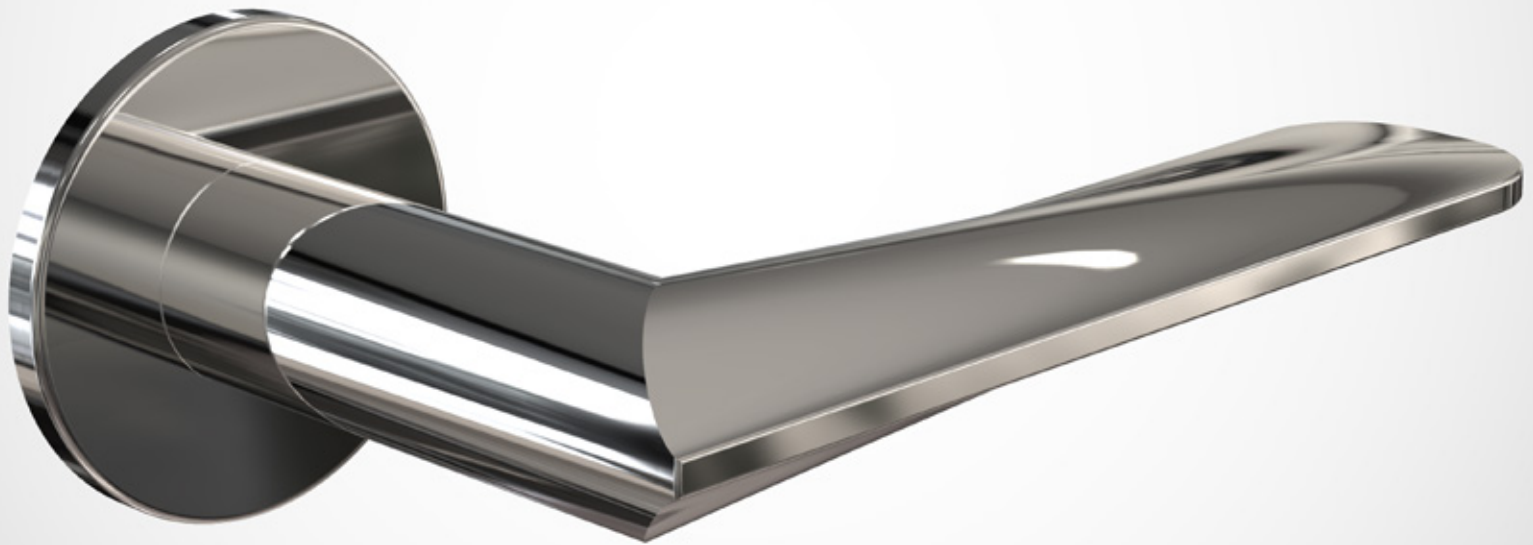

Perfect Polished