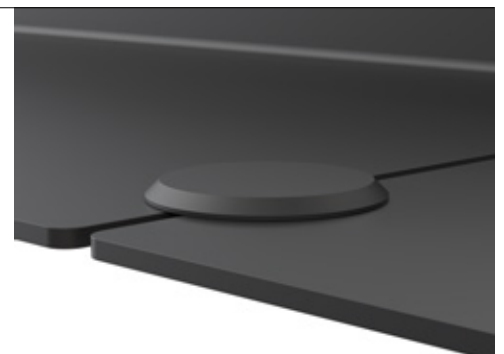

WALL INFILL PANEL 4040
600 mm

Aluminium
Height: 350 mm
Width: 600 mm
Panel thickness: 4 mm

Black:
U4040-B

White:
U4040-W

WALL INFILL PANEL 4041
1000 mm

Aluminium
Height: 350 mm
Width: 1000 mm
Panel thickness: 4 mm

Black:
U4041-B

White:
U4041-W

SHELF CONNECTOR

Aluminium
Diameter: Ø50 mm
Projection: 12 mm
Shelf thickness: 4 mm

Black:
U4042-B

White:
U4042-W