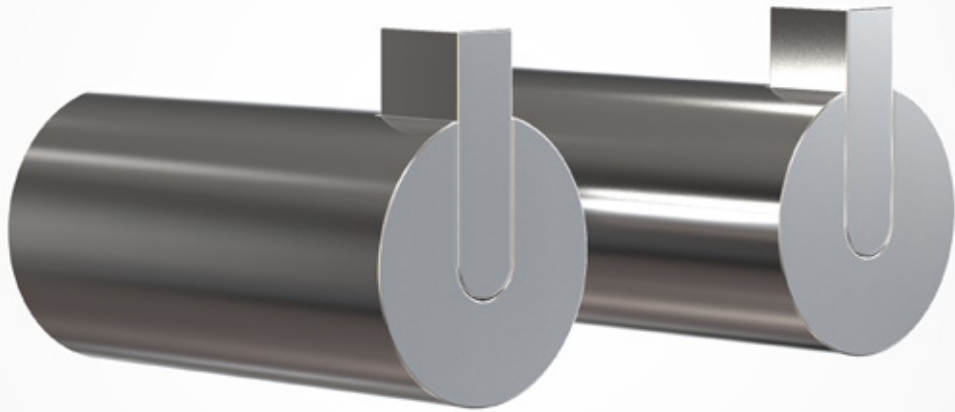

The choice of finishes makes it easy to blend the products into existing interior.

NOVA2 CARE is designed by Bønnelycke mdd

NOVA2 CARE

NOVA2 SPECS.

STAINLESS STEEL 304 IN SIX FABULOUS FINISHES

Universal Brushed
Perfect Polished

Original Copper
Modern Gold

Classic Black
Pure White

TOILET BRUSH 1
floor, incl. black insert
and replaceable brush

Stainless steel
 Height: 415 mm
 Diameter: Ø89 mm

Brushed: N1910	Polished: O1910	Copper: N1910-C	Gold: N1910-GO	Black: N1910-B	White: N1910-W
-------------------	--------------------	--------------------	-------------------	-------------------	-------------------