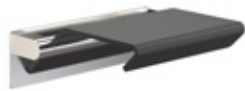

Brushed:
N1974

Polished:
O1974

Copper:
N1974-C

Gold:
N1974-GO

Black:
N1974-B

White:
N1974-W

SEAT
foldable

Stainless steel / aluminium
Height: 145 mm
Width: 490 mm
Projection: 380 mm