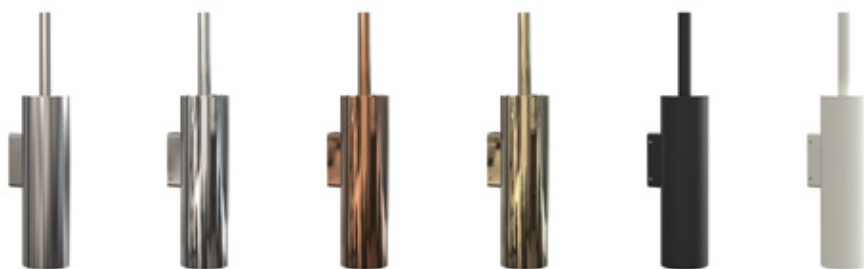

TOILET BRUSH 10
wall, incl. black insert
and replaceable brush

Stainless steel
Height: 365 mm
Diameter: Ø70 mm
Projection: 95 mm

Brushed: N1971   Polished: O1971   Copper: N1971-C   Gold: N1971-GO   Black: N1971-B   White: N1971-W

REPLACEABLE BRUSH
for toilet brushes

Plastic
Diameter: Ø71 / Ø54 mm

Black: N1106.res.o (Ø71)   Black: N1970.res.o (Ø54)