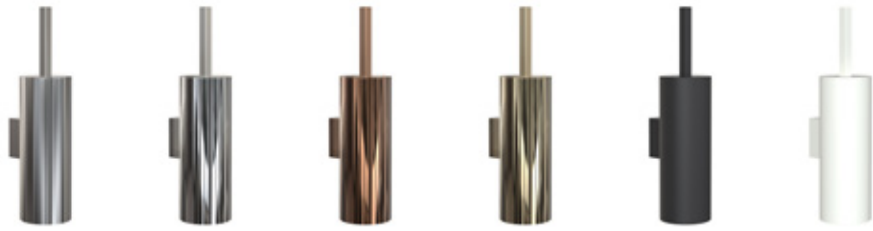

TOILET BRUSH 4
wall, incl. black insert
and replaceable brush

Stainless steel
Height: 365 mm
Diameter: Ø89 mm
Projection: 114 mm

Brushed:	Polished:	Copper:	Gold:	Black:	White:
Q3023.365.10	Q3023.365.25	Q3023.365.50	Q3023.365.60	Q3023.365.75	Q3023.365.76