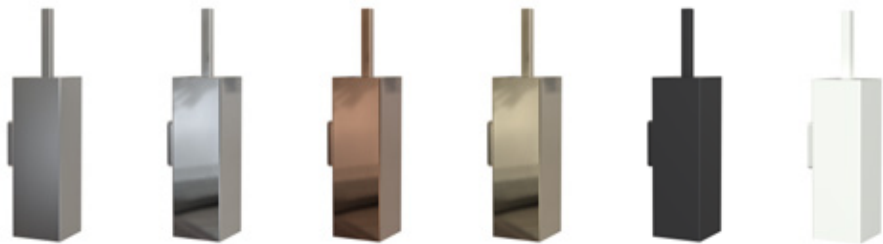

TOILET BRUSH 6
floor, incl. black insert
and replaceable brush

Stainless steel
Height: 387 mm
Width: 90 mm
Projection: 90 mm

Brushed:	Polished:	Copper:	Gold:	Black:	White:
Q3025.387.10	Q3025.387.25	Q3025.387.50	Q3025.387.60	Q3025.387.75	Q3025.387.76