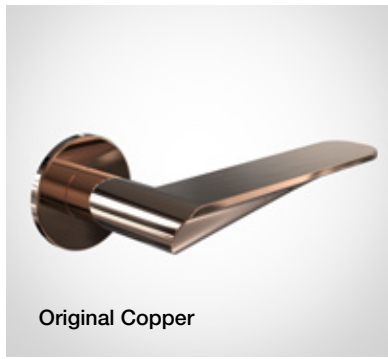

The products are made from stainless steel 304. FROST Architectural Hardware offers architects

and end-users a set of tools to help achieve perfection in the important details of a building or a home by providing the finishing touches and functionality needed in our modern world.

ARCHITECTURAL HARDWARE

ARCHITECTURAL HARDWARE SPECS.

LEVER HANDLES, ESCUTCHEONS, WINDOW HANDLES, DOOR STOPS AND DOOR BELLS
MADE FROM STAINLESS STEEL 304

Universal Brushed

Original Copper

Modern Gold

Classic Black

Perfect Polished

LEVER HANDLES

HB101 SMALL

Stainless steel
Length: 119 mm
Projection: 68 mm
Rose: Ø50 mm
Design: Bønnelycke mdd

Brushed: A1007SB	Polished: A1007SP	Copper: A1007SC	Gold: A1007SGO	Black: A1007SBL
---------------------	----------------------	--------------------	-------------------	--------------------