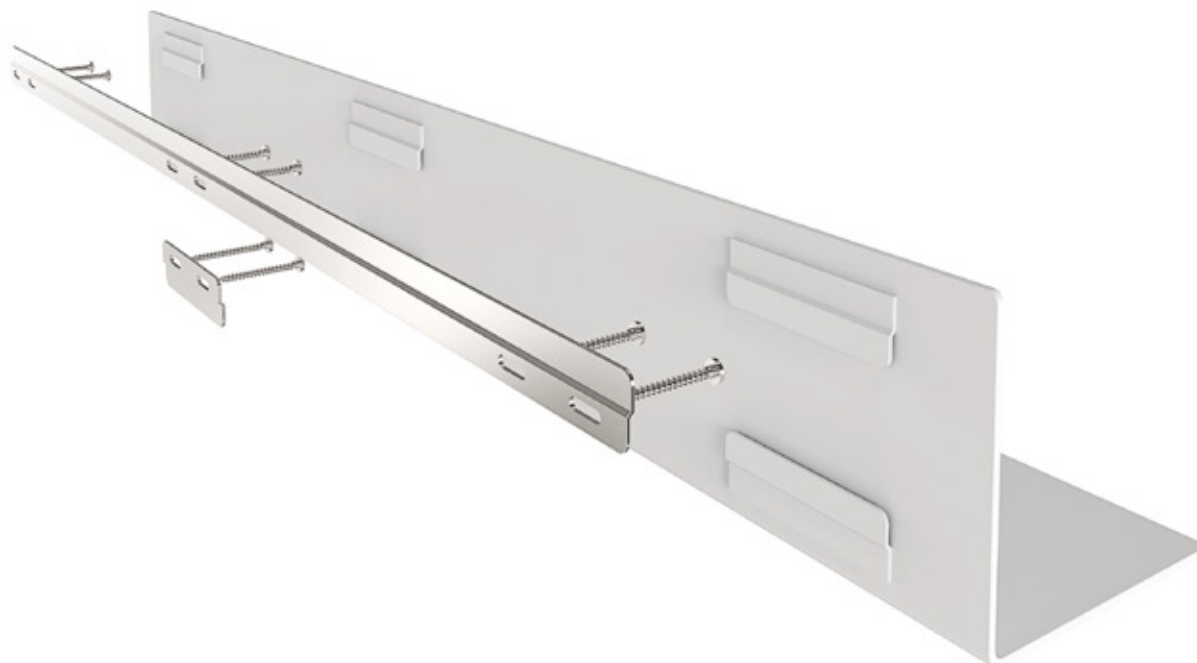

Polished:
S1.430.40

Black:
S1.430.75

White:
S1.430.76

BRACKET S3
for wash tables

Stainless steel
Width: 25 mm
Height: 130 mm
Projection: 430 mm

Polished:
S3.430.40

Black:
S3.430.75

White:
S3.430.76

MOUNTING INSTRUCTIONS

UNU SHELF SYSTEM, SHELF SYSTEM CUSTOMIZED AND UNU WASH TABLE

MOUNTING INSTRUCTIONS

UNU WARDROBE SYSTEM

UNU WARDROBE SYSTEM

COAT RACK 200 with bar and 2 hooks

Aluminium / stainless steel
Height: 150 mm
Width: 200 mm
Projection: 300 mm
Shelf thickness: 4 mm