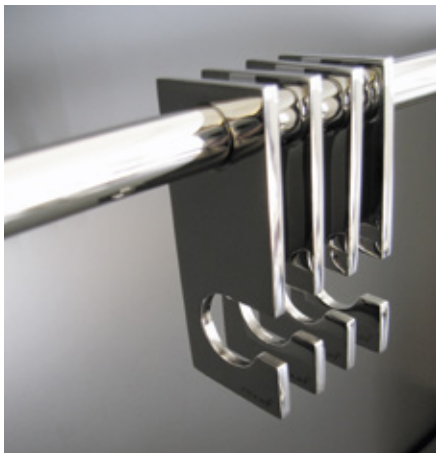

The NOVA2 series is available in the six FROST finishes: Universal Brushed, Perfect Polished, Original Copper, Modern Gold, Classic Black and Pure White.

The NOVA2 series is designed by Bønnelycke mdd.