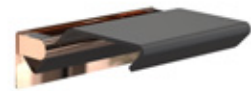

Copper / black:
N1963-C