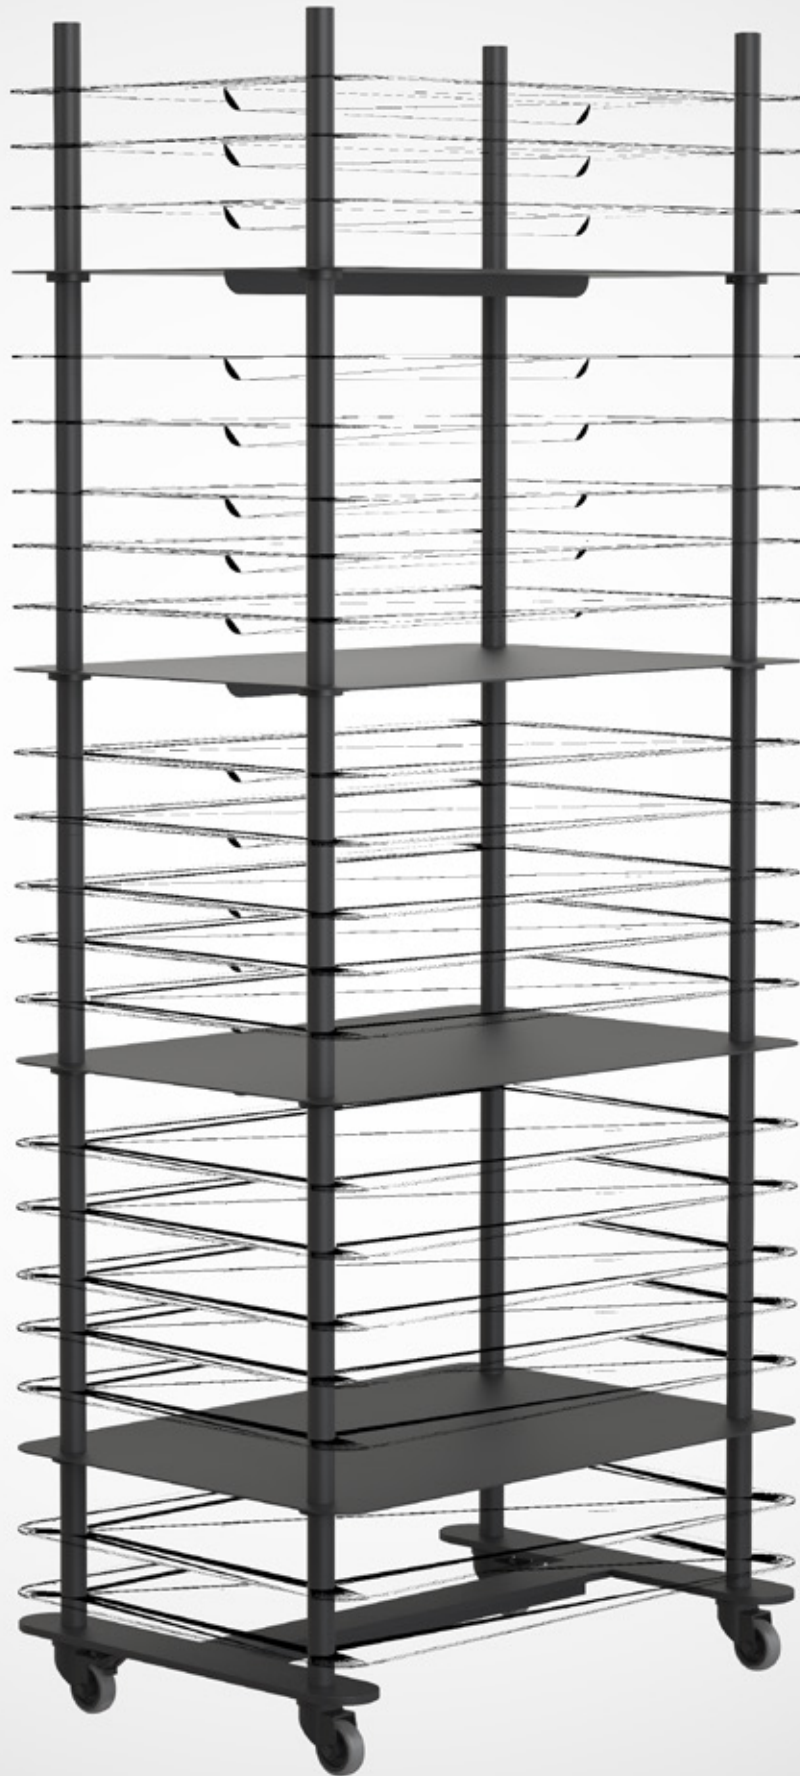

Pure White and Original Copper

Pure White and Modern Gold

TROLLEY

Steel / stainless steel
Height: 825 mm
Width: 638 mm
Projection: 450 mm

Black:
U6100-B

White:
U6100-W

Shelves may be moved seamlessly and positioned at any height.