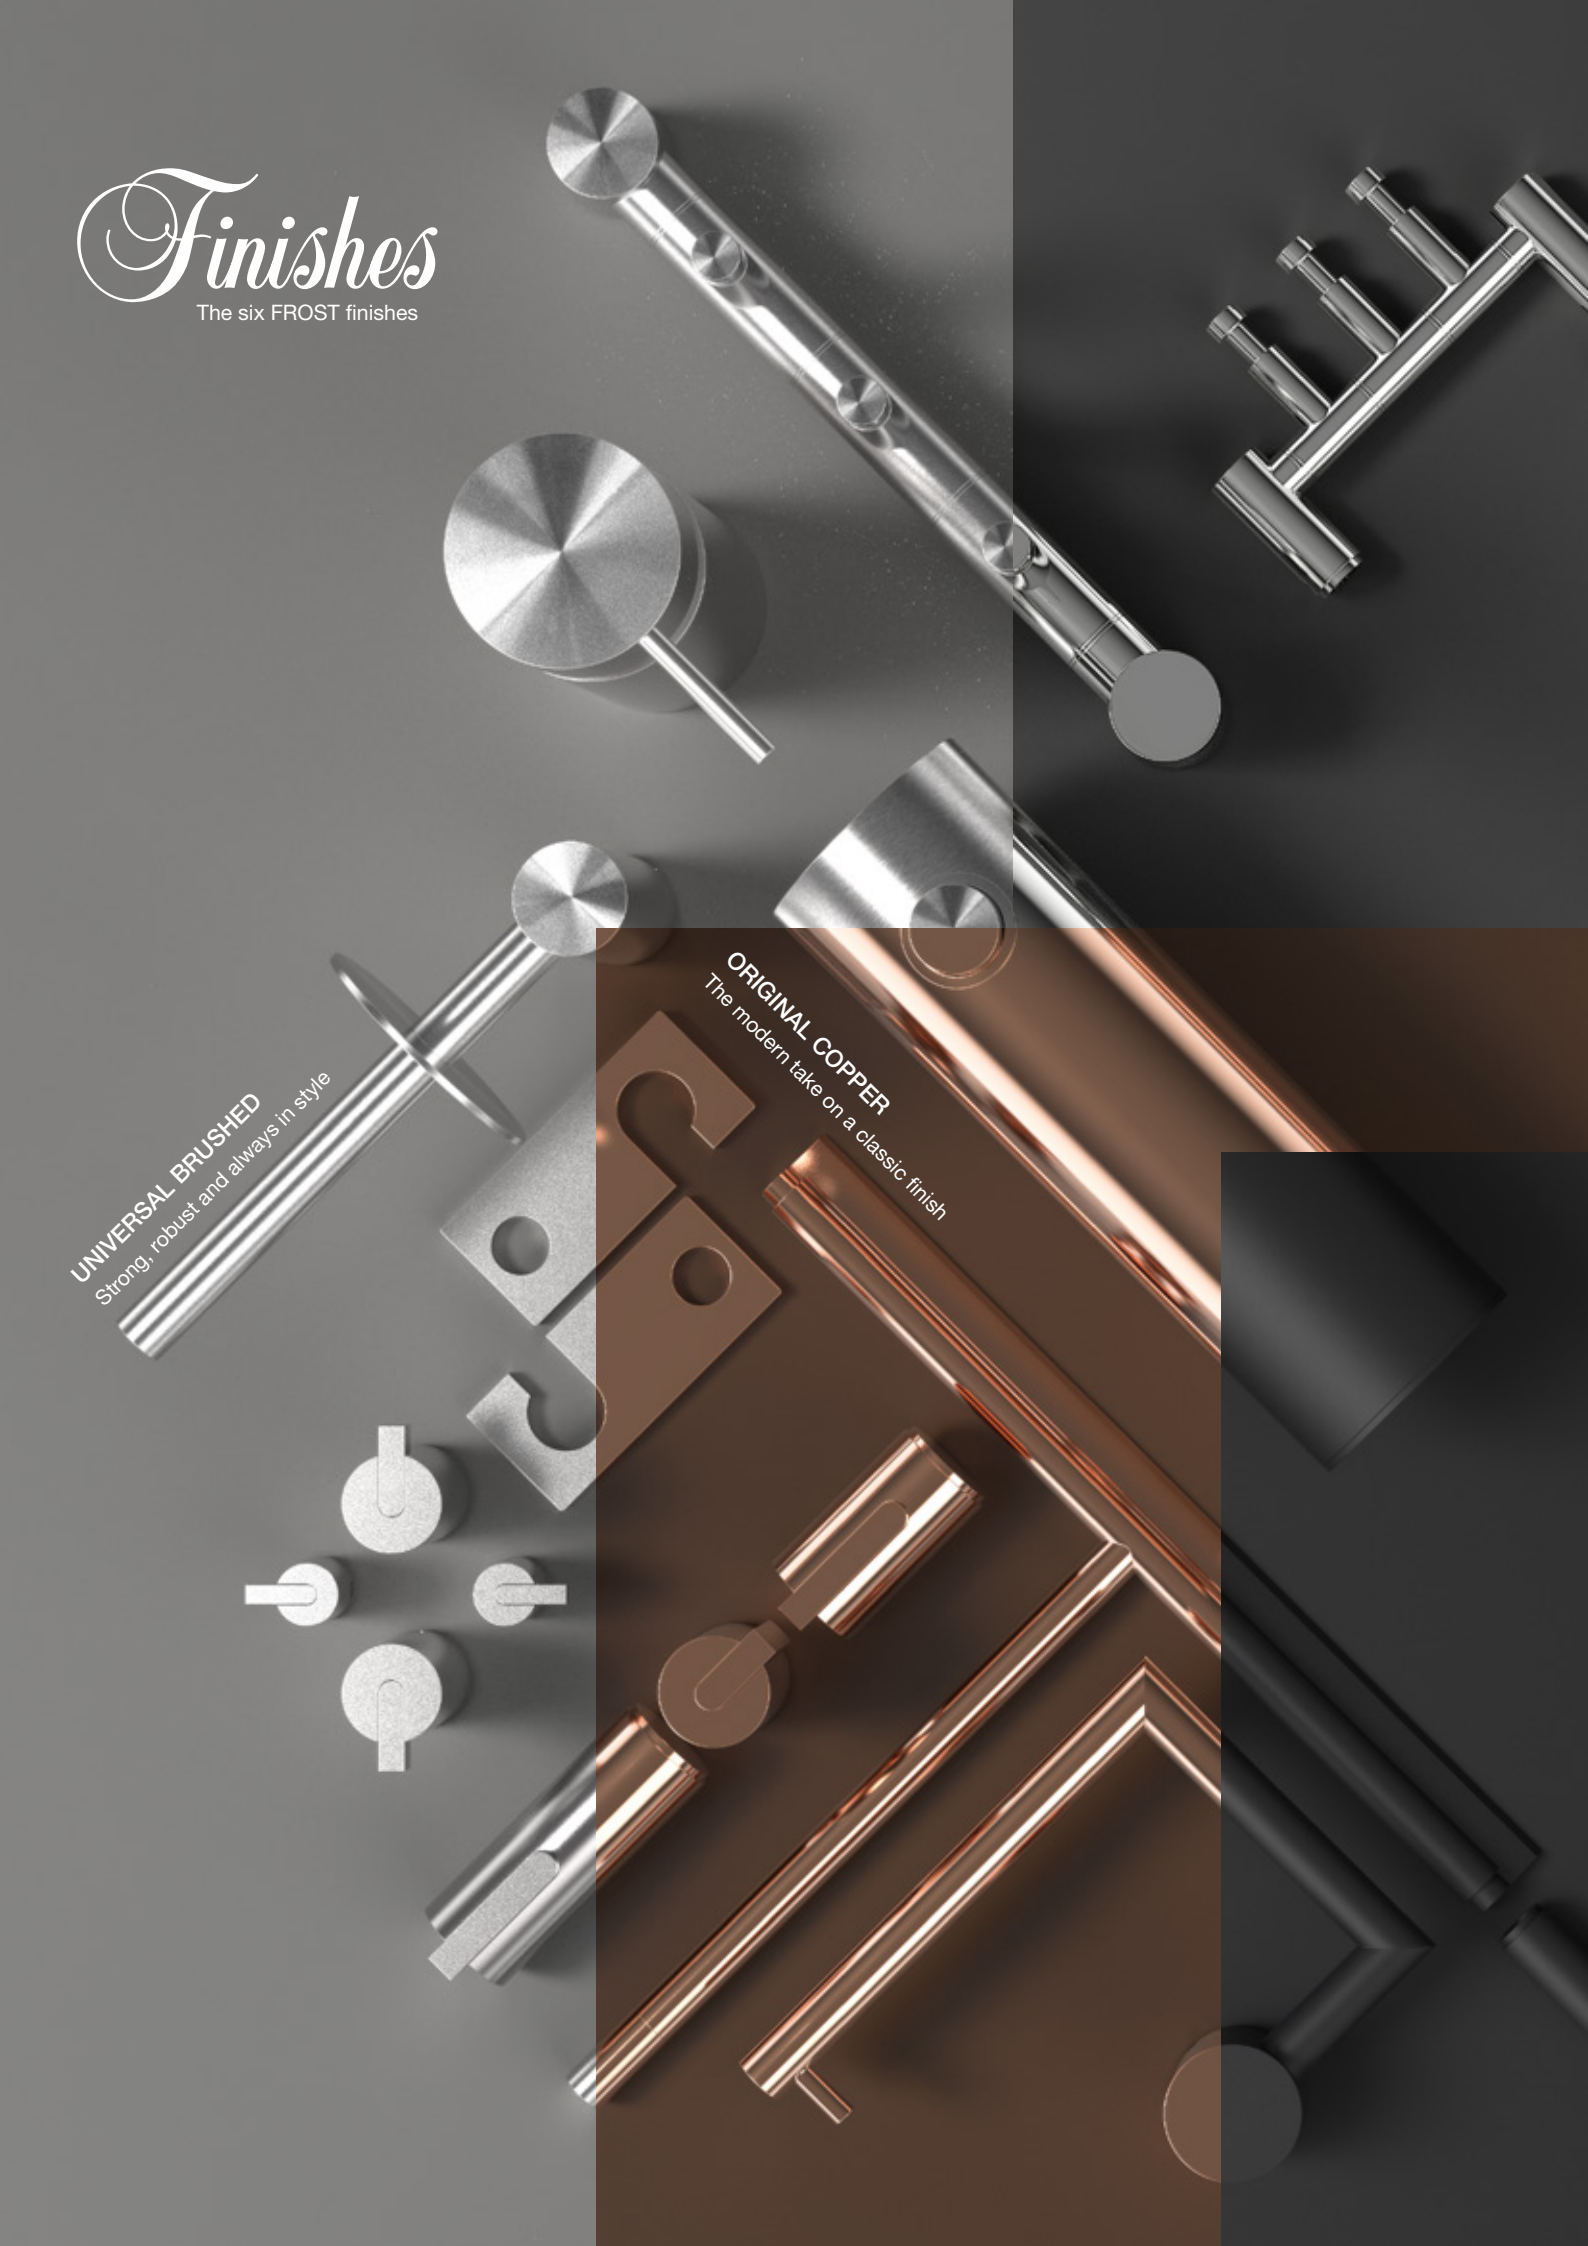

Finishes

The six FROST finishes

UNIVERSAL BRUSHED

Strong, robust and always in style

ORIGINAL COPPER

The modern take on a classic finish