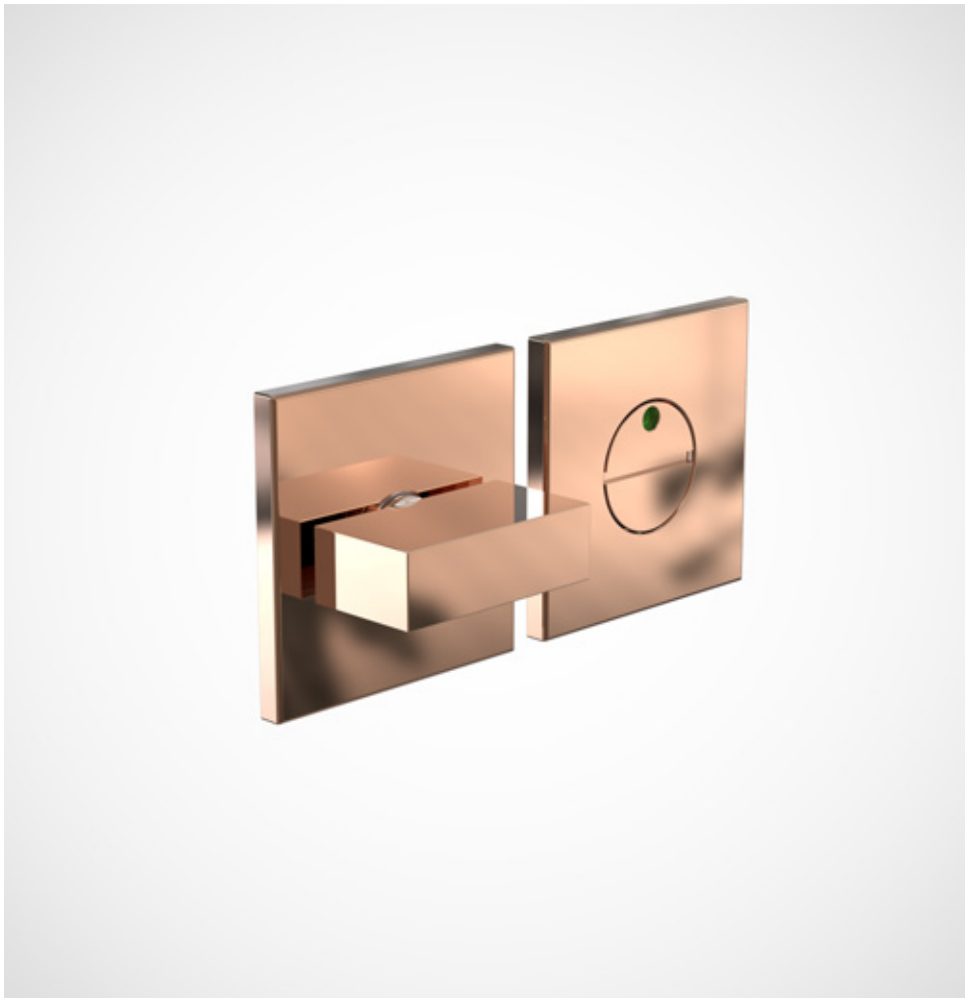

Brushed: A2004B.MODUL Polished: A2004P.MODUL Copper: A2004C.MODUL Gold: A2004GO.MODUL Black: A2004BL.MODUL

ELEMENT 2001

Stainless steel
Rose: Ø50 mm
Projection: 26 mm
Design: Busk+Hertzog

Brushed: A2001B Polished: A2001P Copper: A2001C Gold: A2001GO Black: A2001BL

ELEMENT 2001 MODUL

Stainless steel
Rose: Ø50 mm
Projection: 26 mm
Design: Busk+Hertzog

Brushed: A2001B.MODUL Polished: A2001P.MODUL Copper: A2001C.MODUL Gold: A2001GO.MODUL Black: A2001BL.MODUL

KUBE 2001

Stainless steel
Rose: 50 x 50 mm
Projection: 26 mm
Design: Busk+Hertzog

Brushed:
A2001BS

Polished:
A2001PS

Copper:
A2001CS

Gold:
A2001GS

Black:
A2001BLS

KUBE 2001 MODUL

Stainless steel
Rose: 50 x 50 mm
Projection: 26 mm
Design: Busk+Hertzog