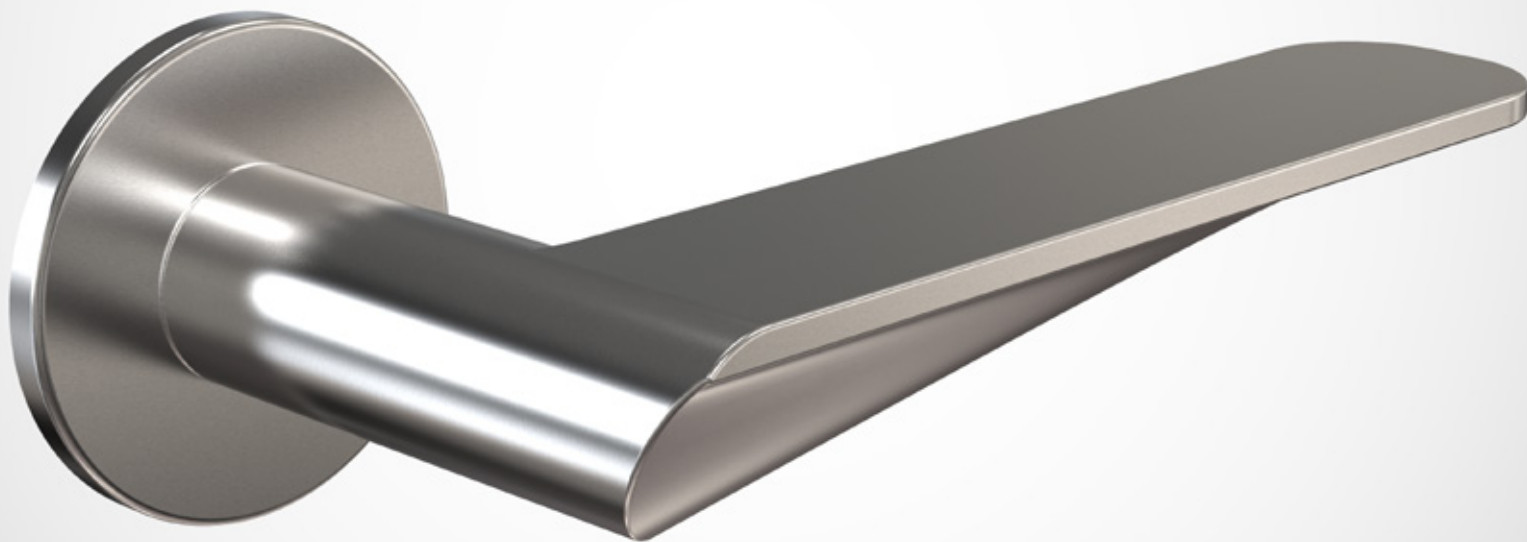

ARCHITECTURAL HARDWARE SPECS.

LEVER HANDLES, ESCUTCHEONS, WINDOW HANDLES, DOOR STOPS AND DOOR BELLS
MADE FROM STAINLESS STEEL 304

Universal Brushed