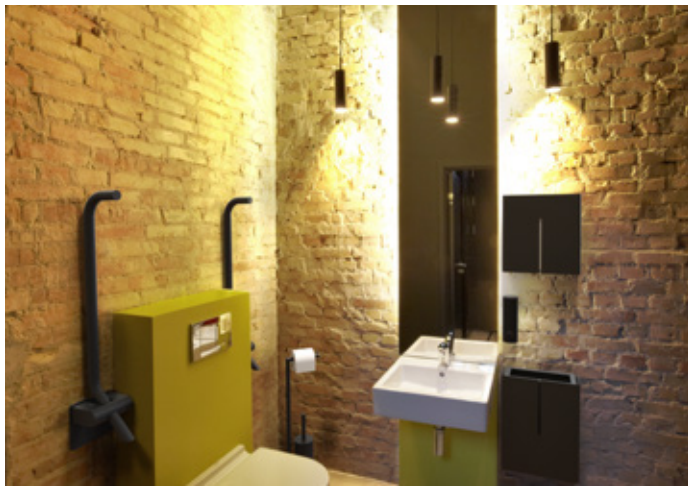

The choice of finishes makes it easy to blend the products into existing interior.

NOVA2 CARE is designed by Bønnelycke mdd

NOVA2 CARE

NOVA2 SPECS.

STAINLESS STEEL 304 IN SIX FABULOUS FINISHES

Universal Brushed
Perfect Polished