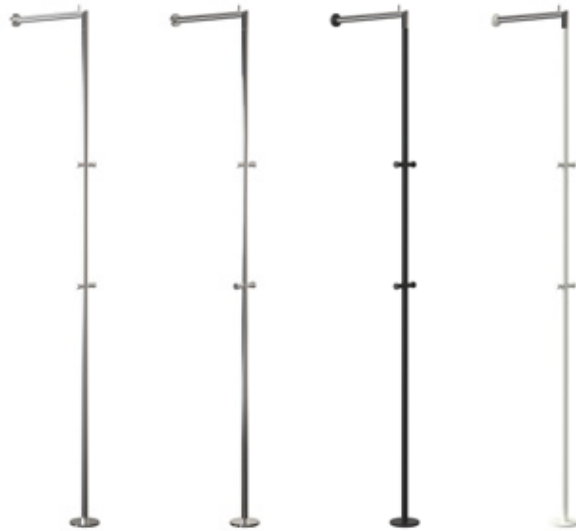

Brushed:
N1904

Polished:
O1904

HALL STAND 1

Stainless steel
 Height: 1700 mm
 Width: 360 mm
 Foot: Ø300 mm

Brushed:
 N1176

Polished:
 O1176

HALL STAND 2
 wall mounted

Stainless steel
 Height: 1700 mm
 Projection: 350 mm
 Foot: Ø100 mm