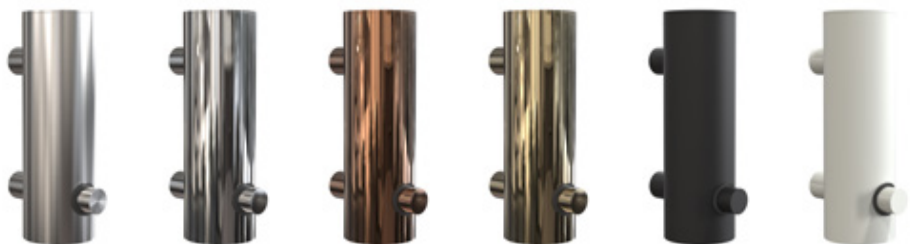

SOAP DISPENSER 3
wall, with lock, 200 ml

Stainless steel
Height: 196 mm
Diameter: Ø63 mm
Projection: 100 mm
CC: 110 mm

Brushed: N1939	Polished: O1939	Copper: N1939-C	Gold: N1939-GO	Black: N1939-B	White: N1939-W