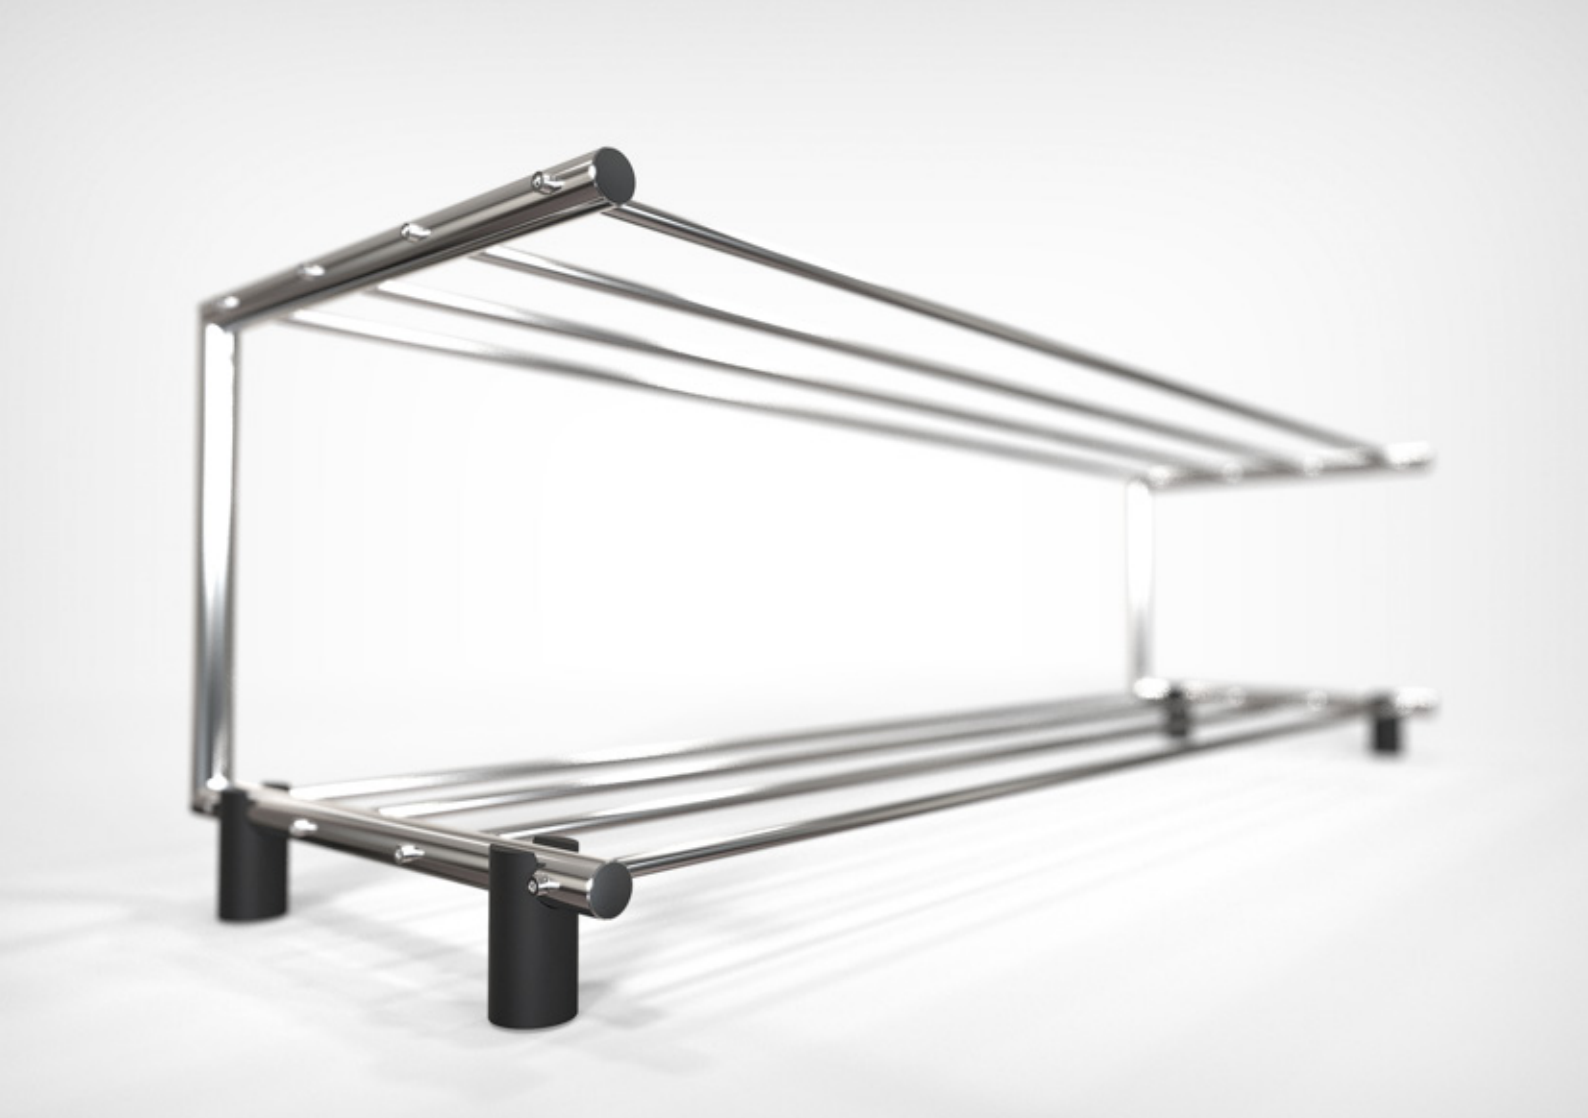

FEET
for shoe shelves, 4 pcs. a set

Black rubber
Height: 58 mm
Diameter: Ø30 mm

N1929-4