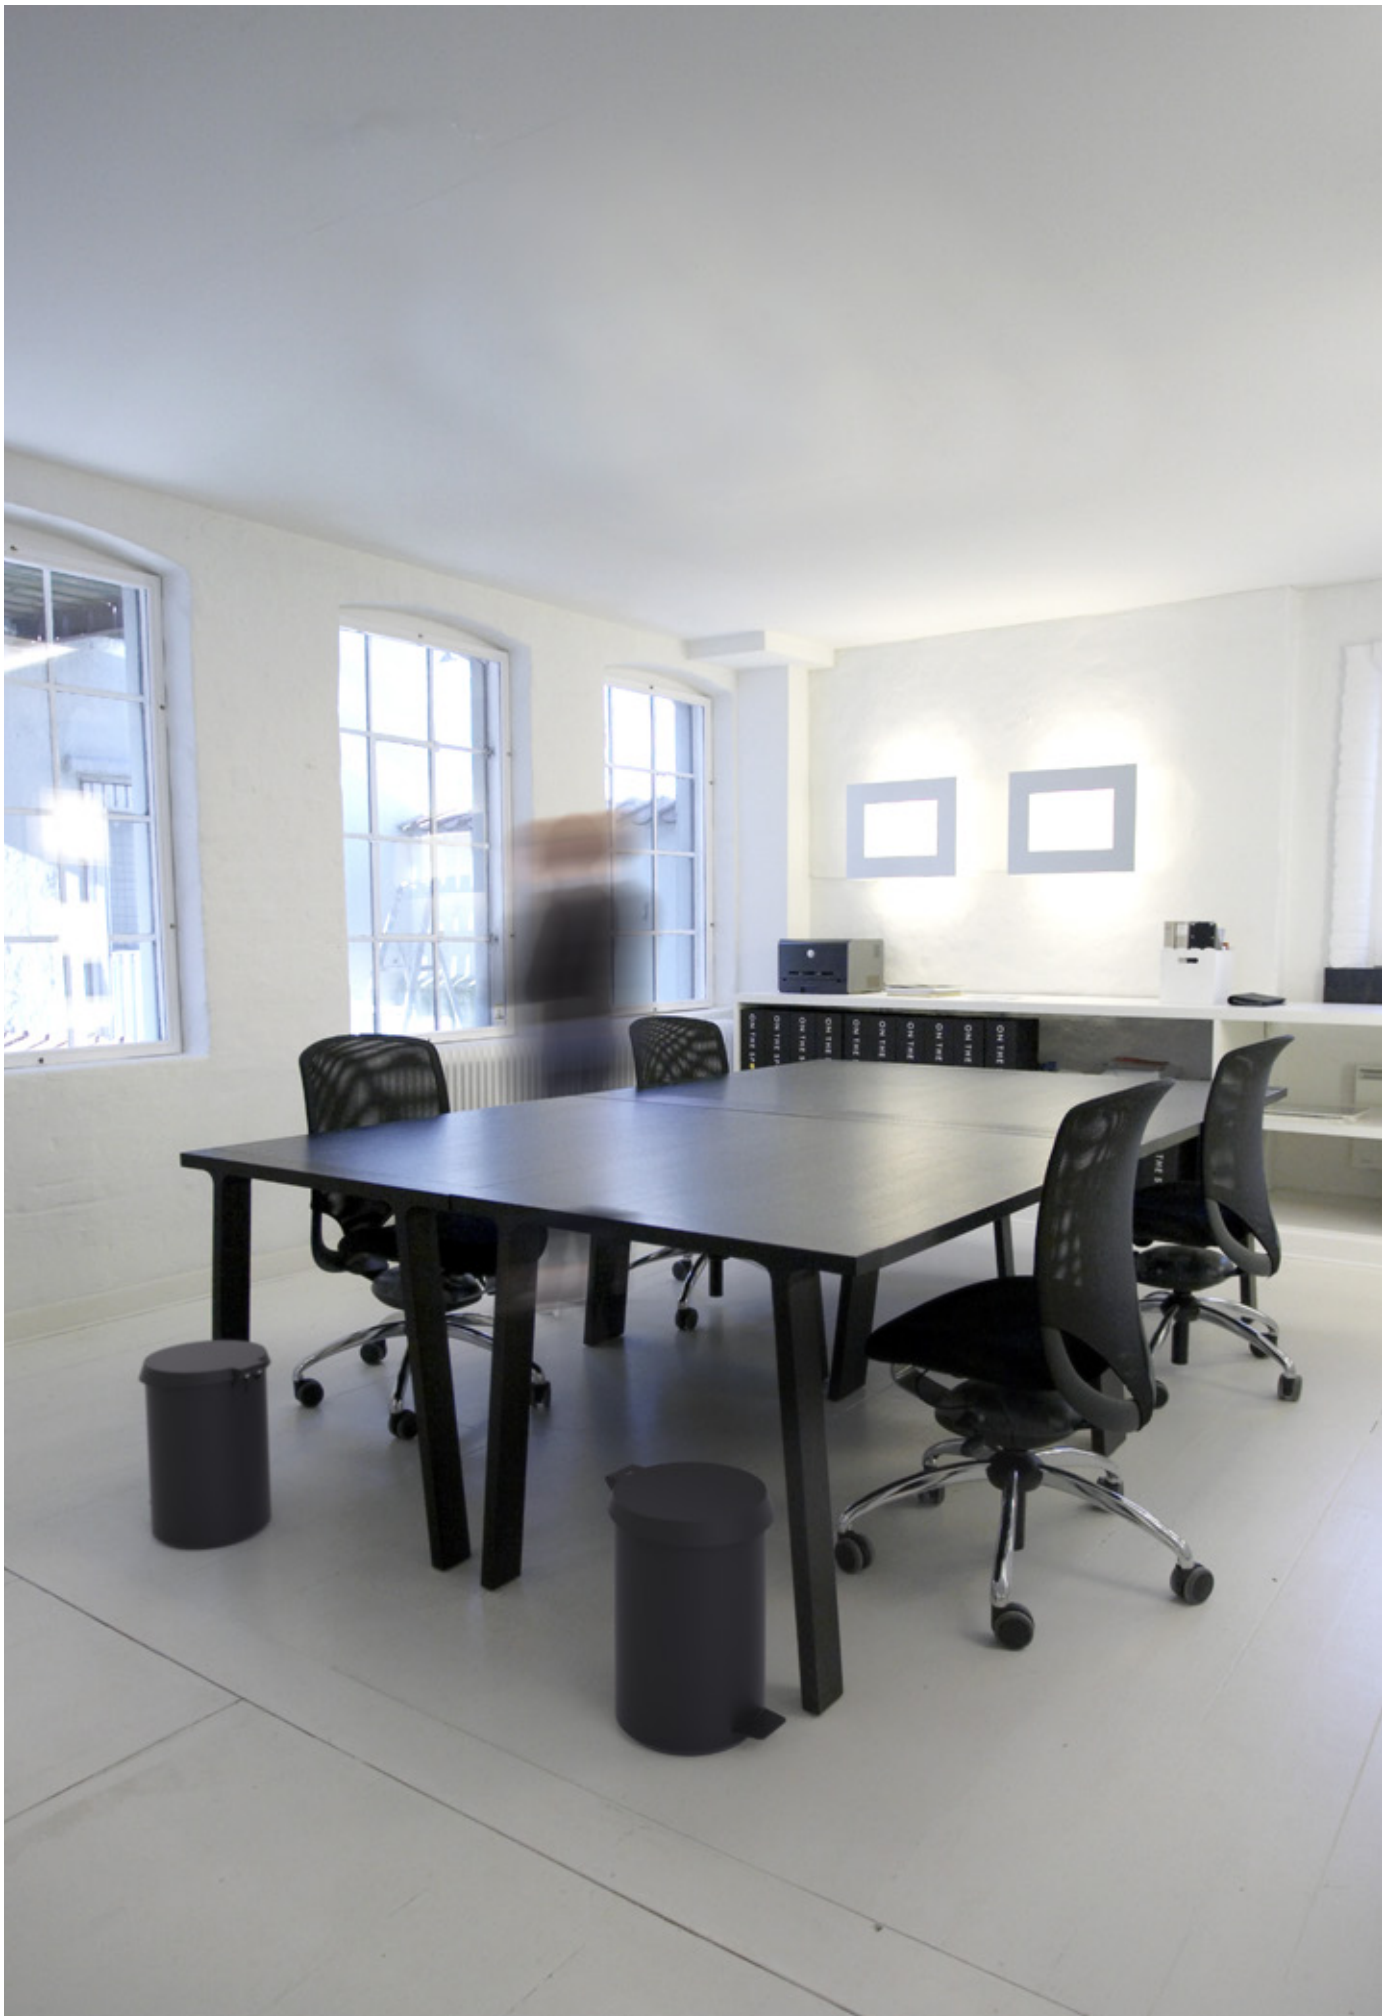

Asking Bønnelycke mdd to design the new pedal bin and include it in the deep FROST product range was an obvious step for us to take. The FROST Pedal Bin has strong roots in Danish design traditions, encapsulating the spirit of our time, and at the same time, it blends perfectly into any contemporary interior. The FROST Pedal Bin is your possibility to choose excellence.