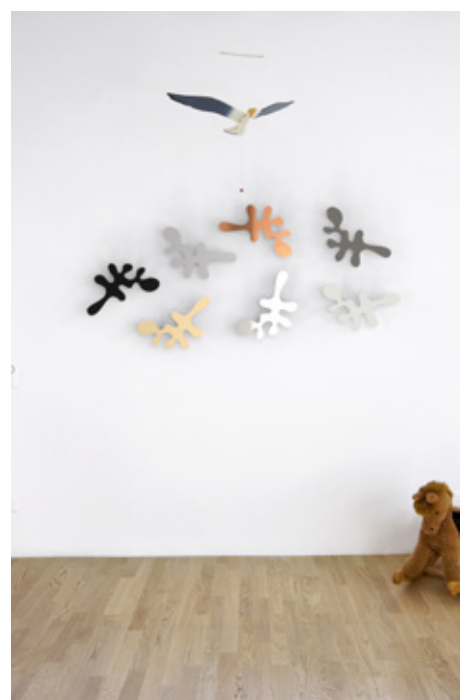

CAMOUFLAGE