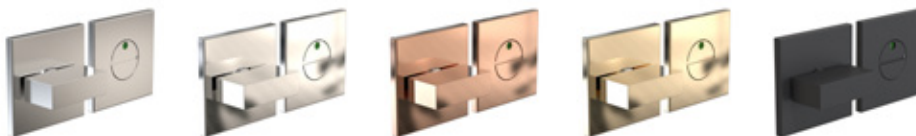

ELEMENT 2001 MODUL

Stainless steel
Rose: Ø50 mm
Projection: 26 mm
Design: Busk+Hertzog

Brushed: A2001B.MODUL Polished: A2001P.MODUL Copper: A2001C.MODUL Gold: A2001GO.MODUL Black: A2001BL.MODUL

KUBE 2001