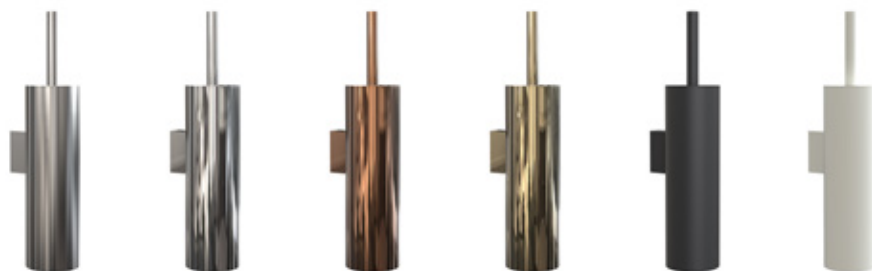

TOILET BRUSH 2
wall, incl. black insert
and replaceable brush

Stainless steel
Height: 415 mm
Diameter: Ø89 mm
Projection: 114 mm

Brushed: N1911	Polished: O1911	Copper: N1911-C	Gold: N1911-GO	Black: N1911-B	White: N1911-W