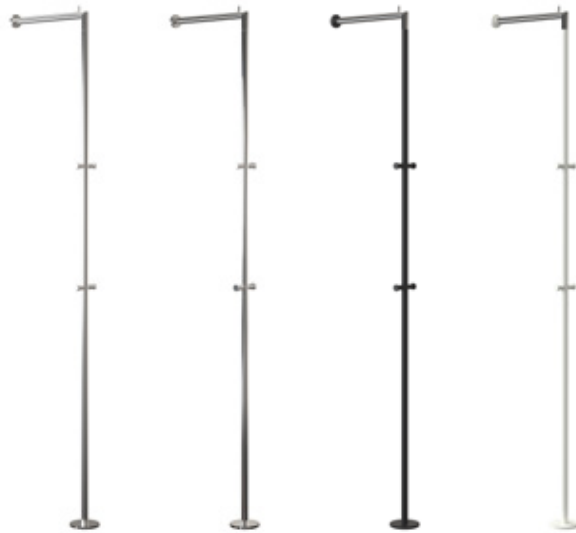

Black rubber
Height: 58 mm
Diameter: Ø30 mm

N1929-4

HALL STAND 1

Stainless steel
 Height: 1700 mm
 Width: 360 mm
 Foot: Ø300 mm

Brushed:
 N1176

Polished:
 O1176

HALL STAND 2
 wall mounted

Stainless steel
 Height: 1700 mm
 Projection: 350 mm
 Foot: Ø100 mm