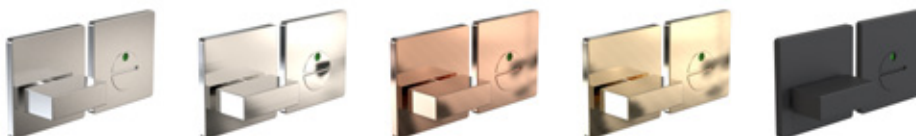

Stainless steel
Rose: 50 x 50 mm
Projection: 26 mm
Design: Busk+Hertzog

Brushed:
A2001BS

Polished:
A2001PS

Copper:
A2001CS

Gold:
A2001GS

Black:
A2001BLS

KUBE 2001 MODUL

Stainless steel
Rose: 50 x 50 mm
Projection: 26 mm
Design: Busk+Hertzog