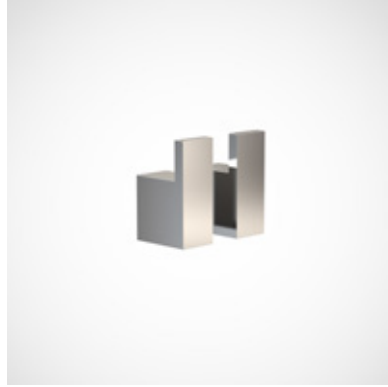

Universal Brushed
Perfect Polished