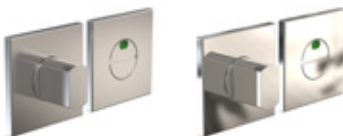

Brushed:
A2001BS.MODUL

Polished:
A2001PS.MODUL

Copper:
A2001CS.MODUL

Gold:
A2001GS.MODUL

Black:
A2001BLS.MODUL

KUBE 2003

Stainless steel
Rose: 50 x 50 mm
Projection: 26 mm

Brushed:
A2003BS