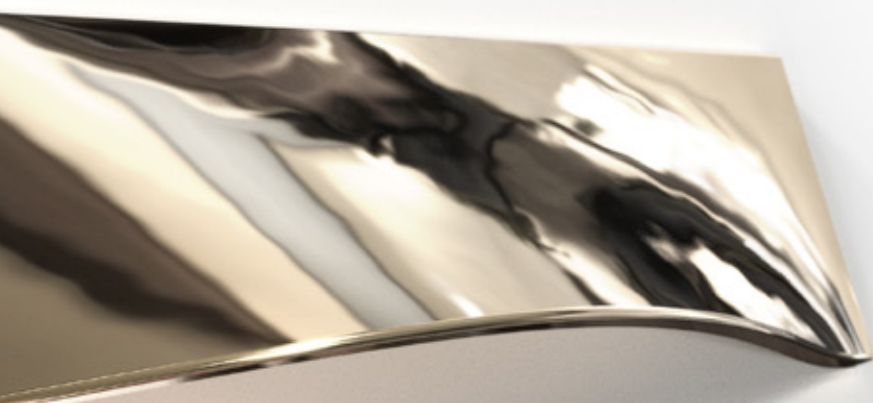

KNOBS

Minimal perfection!

An opportunity to enhance your door or draw with the right look. Many designs offer sophistication and elegance for contemporary and traditional furniture.

DRAWER PULLS

Cutting edge Danish designs for high tech furniture in kitchen, media storage and bathroom areas.

SPECIALITY HARDWARE

Design brackets and towel bars to match our quality handles. Functional elements for your interior design.

HANDLES SPECS.

ALUMINIUM, ZINC
AND STAINLESS STEEL 304

HANDLES

BARCELONA 96

Zinc
CC: 96 mm
Length: 150 mm
Height: 31 mm
Projection: 25 mm
Design: Bønnelycke mdd