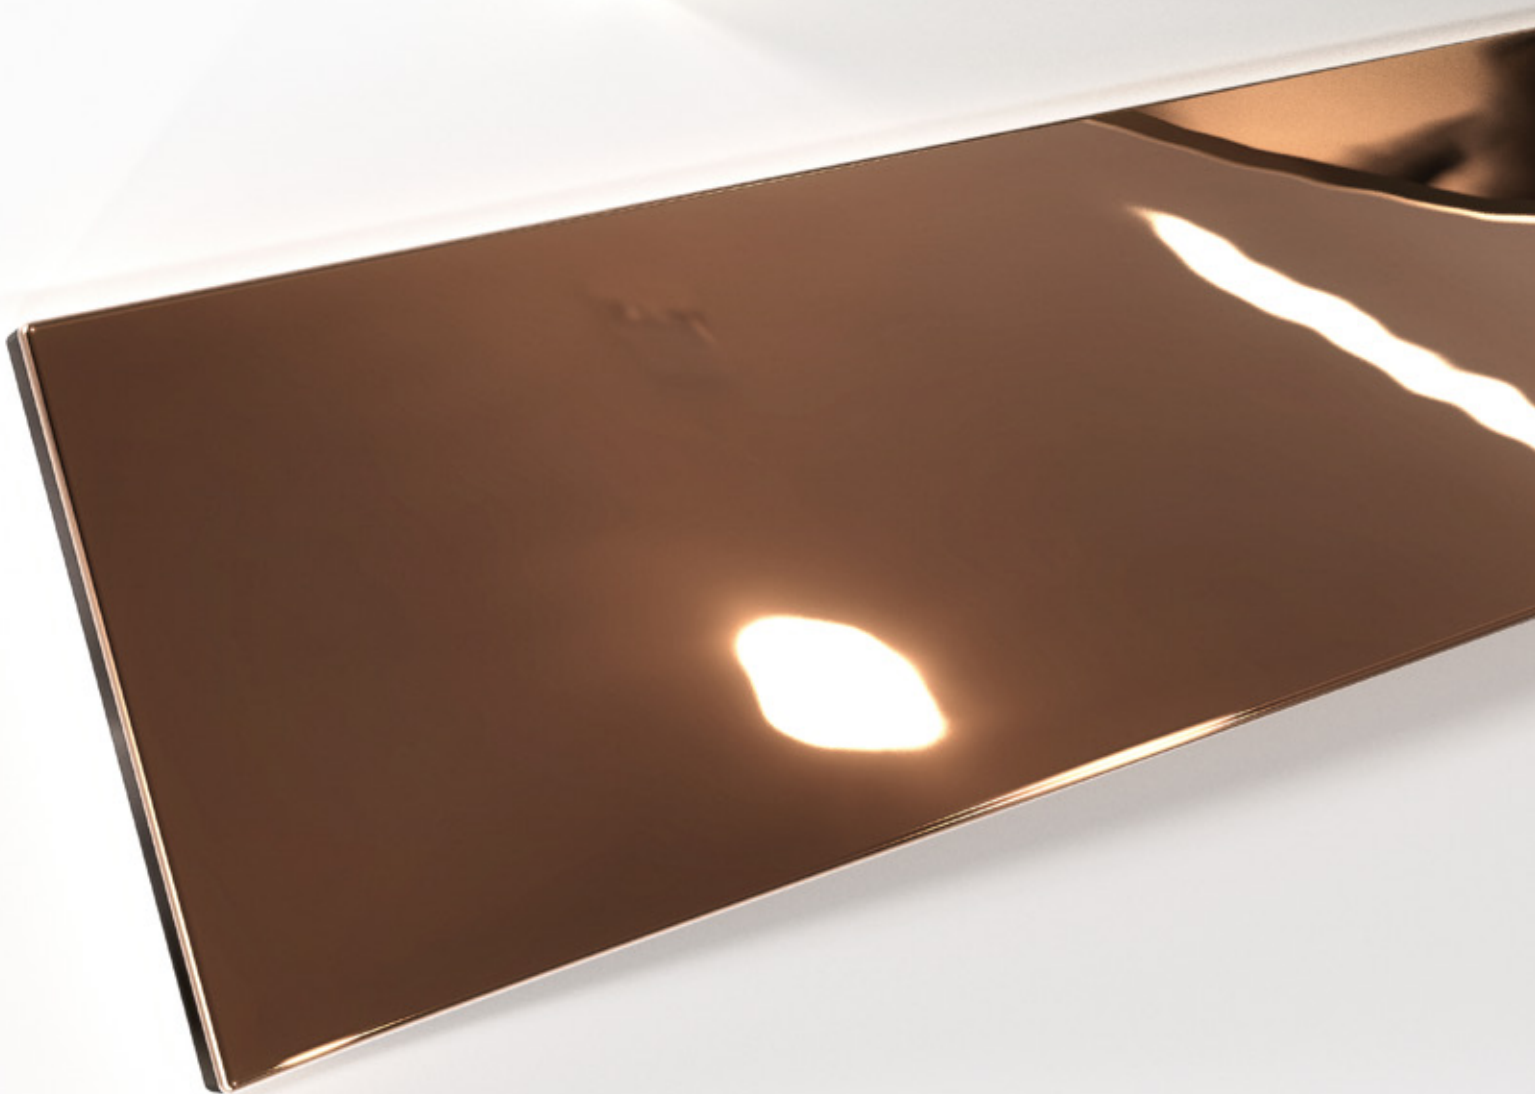

KNOBS

Minimal perfection!

An opportunity to enhance your door or draw with the right look. Many designs offer sophistication and elegance for contemporary and traditional furniture.

DRAWER PULLS

Cutting edge Danish designs for high tech furniture in kitchen, media storage and bathroom areas.

SPECIALITY HARDWARE

Design brackets and towel bars to match our quality handles. Functional elements for your interior design.

HANDLES SPECS.

ALUMINIUM, ZINC
AND STAINLESS STEEL 304

HANDLES

BARCELONA 96

Zinc
CC: 96 mm
Length: 150 mm
Height: 31 mm
Projection: 25 mm
Design: Bønnelycke mdd