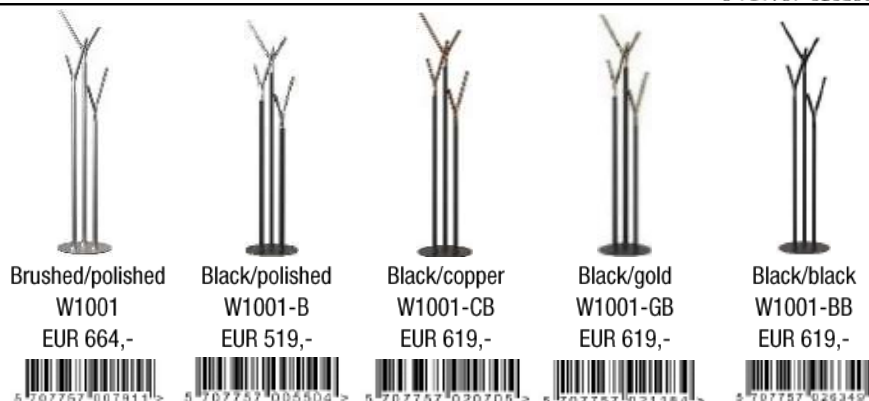

SIGNATURES

CROSSWAY HALL STAND

Steel/stainless steel
Diameter: Ø500mm
Height: 1700mm
Weight: 17 kg.

Design by busk+hertzog

WISHBONE HALL STAND

Steel/stainless steel
Diameter: Ø350mm
Height: 1750mm
Weight: 17 kg.