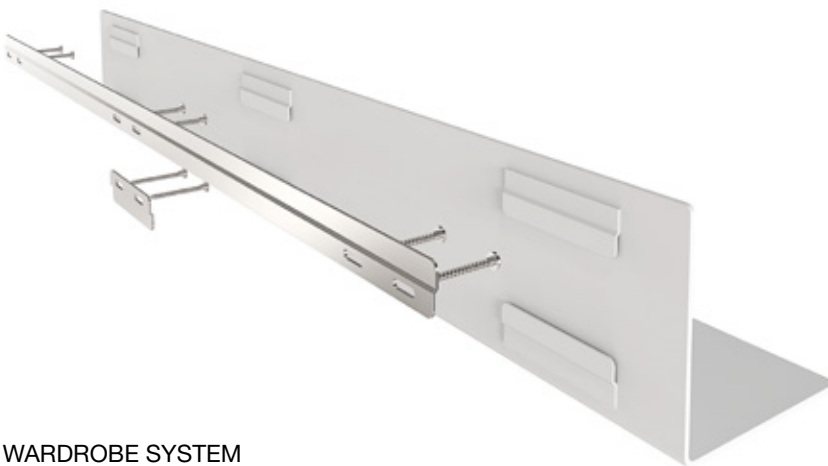

MOUNTING INSTRUCTIONS

UNU SHELF SYSTEM, SHELF SYSTEM CUSTOMIZED AND UNU WASH TABLE

UNU WARDROBE SYSTEM