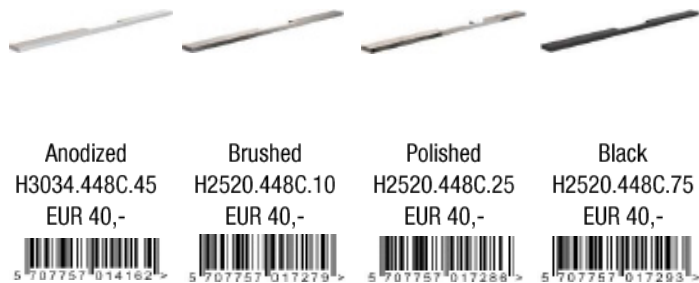

Design by busk+hertzog

Some handles have limited stock. Please ask for quantities.

HANDLES

ARKI+® 448 symmetrical

Aluminum
CC: 128/416mm
Length: 448mm
Height: 9mm
Projection: 28mm
Weight: 0,35 kg.

Design by busk+hertzog