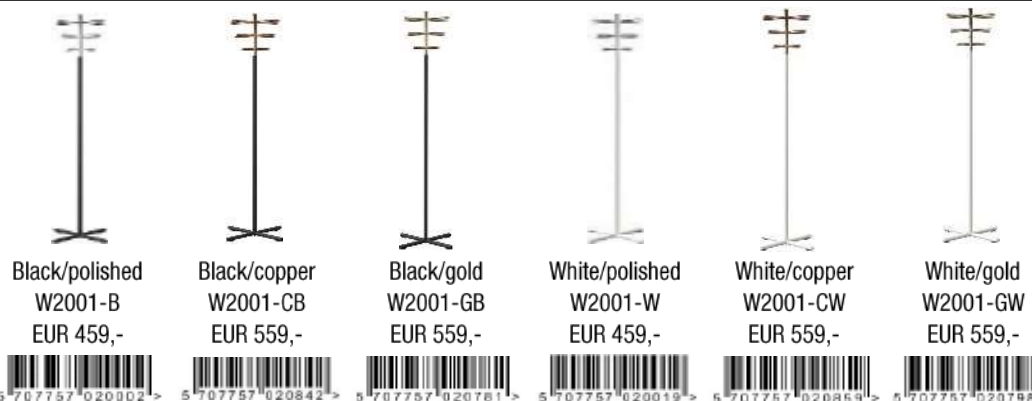

SIGNATURES

CROSSWAY HALL STAND

Steel/stainless steel
Diameter: Ø500mm
Height: 1700mm
Weight: 17 kg.

Design by busk+hertzog