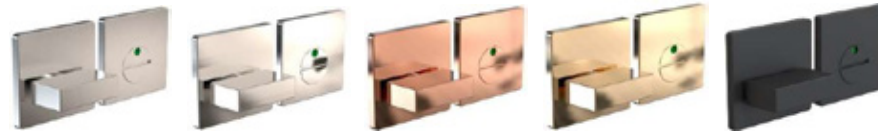

Copper
A2001CS
EUR 69,-

Gold
A2001GS
EUR 69,-

Black
A2001BLS
EUR 51,-

Design by busk+hertzog

KUBE 2001 modul

Stainless steel
Rose: 50x50mm
Projection: 26mm
Weight: 0,24 kg.

Brushed
A2001BS.MODUL
EUR 51,-

Polished
A2001PS.MODUL
EUR 51,-