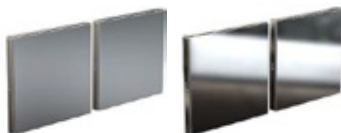

ELEMENT 3004

blind

Stainless steel
Projection: 4mm
Rose: Ø50mm
Weight: 0,1 kg.

Brushed
A3004B
EUR 13,-

Polished
A3004P
EUR 13,-

KUBE 3004

blind

Stainless steel
Projection: 4mm
Rose: 50x50mm
Vægt: 0,1 kg.