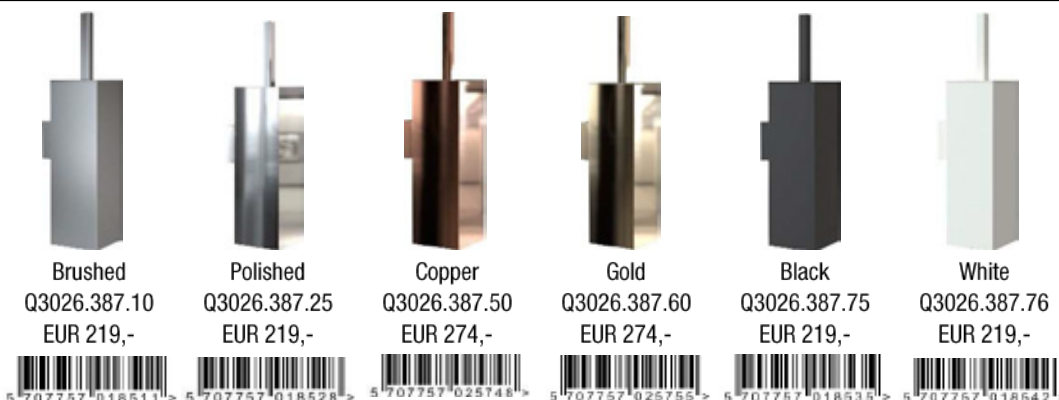

TOILET BRUSH 7 square, f/wall

Stainless steel
Width: 90mm
Projection: 115mm
Height: 387mm
Weight: 2,4 kg.

Design by Bønnelycke MDD

REPLACEABLE BRUSH f/new and old models

Plastic
Weight: 0,1 kg.