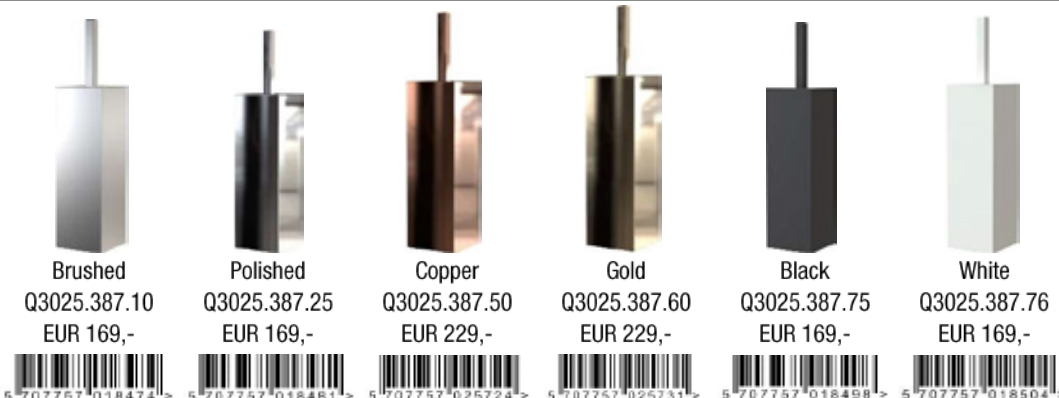

Design by Bønnelycke MDD

QUADRA

TOILET BRUSH 4 round f/wall

Stainless steel
Diameter: Ø89mm
Height: 365mm
Projection: 114mm
Weight: 2,4 kg.

Design by Bønnelycke MDD

TOILET BRUSH 6 square, f/floor

Stainless steel
Width: 90mm
Projection: 90mm
Height: 387mm
Weight: 1,25 kg.