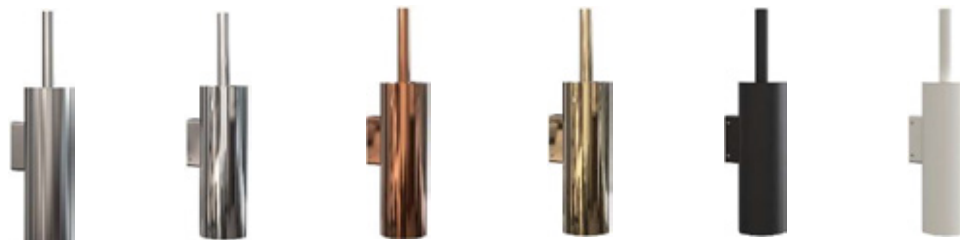

Brushed N1971 EUR 199,-	Polished O1971 EUR 199,-	Copper N1971-C EUR 259,-	Gold N1971-GO EUR 259,-	Black N1971-B EUR 199,-	White N1971-W EUR 199,-

Design by Bønnelycke MDD

News summer 2019

News summer 2019