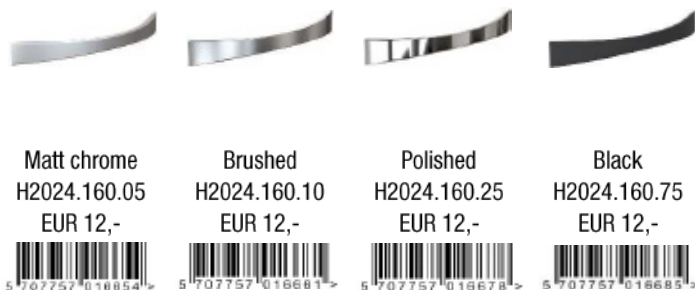

HANDLES

SYDNEY 160

Zinc
CC: 160mm
Length: 193mm
Height: 22mm
Projection: 34mm
Weight: 0,2 kg.

Matt chrome	Brushed	Polished	Black
H2024.160.05	H2024.160.10	H2024.160.25	H2024.160.75
EUR 12,-	EUR 12,-	EUR 12,-	EUR 12,-

MONTANA

Aluminum
CC: 128mm
Length: 204mm
Height: 40mm
Projection: 36mm
Weight: 0,3 kg.

Brushed	Polished	Black
H2553.128.10	H2553.128.25	H2553.128.75
EUR 23,-	EUR 23,-	EUR 23,-

MUST 64

Zinc
CC: 64mm
Length: 73mm
Height: 23mm
Projection: 17mm
Weight: 0,04 kg.

Matt chrome	Polished	Black
H2533.064.05	H2533.064.25	H2533.064.75
EUR 8,-	EUR 8,-	EUR 8,-

MUST 128

Zinc
CC: 128mm
Length: 137mm
Height: 23mm
Projection: 17mm
Weight: 0,05 kg.

Matt chrome	Brushed	Polished	Black
H2533.128.05	H2533.128.10	H2533.128.25	H2533.128.75
EUR 11,-	EUR 11,-	EUR 11,-	EUR 11,-

Some handles have limited stock. Please ask for quantities.