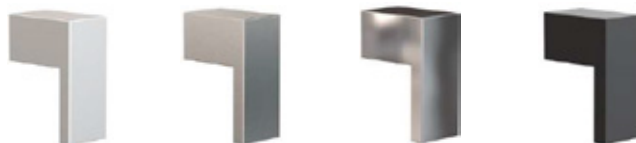

Design by Bønnelycke MDD

QUADRA KNOP

Aluminum
 Length: 14mm
 Height: 36mm
 Projection: 23mm
 Weight: 0,02 kg.

Anodized
 Q3007.014.45
 EUR 5,-

Brushed
 Q3007.014.10
 EUR 5,-

Polished
 Q3007.014.25
 EUR 5,-

Black
 Q3007.014.75
 EUR 5,-