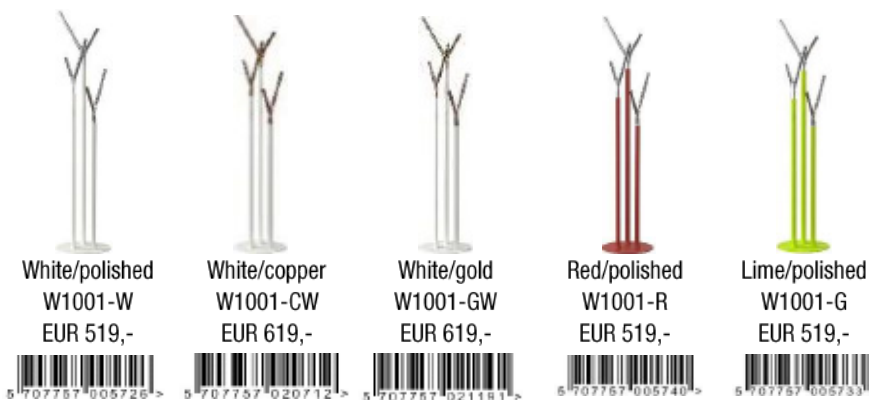

WISHBONE HALL STAND

Steel/stainless steel
Diameter: Ø350mm
Height: 1750mm
Weight: 17 kg.

Design by busk+hertzog

WISHBONE TABLE 1

450mm

Steel/aluminum
Diameter: Ø450mm
Height: 450mm
Weight: 11 kg.