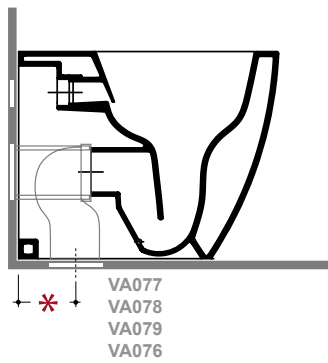

MULTI settings for WC

Multi