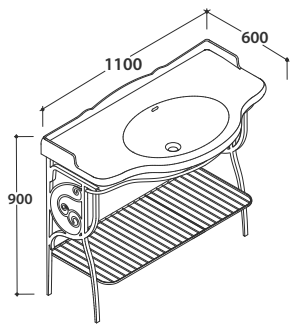

**Floor-mounted structure
PAESTUM 103.61**

Old looking metal floor-mounted structure. 103.61 h 81 cm. for basin PA022BI. Weight 9 Kg

PA036

1.191,00

**Floor mounted Base
PAESTUM 102.58**

Floor mounted Base 102.58 h 81,5 cm. For basin PA022BI. 1 drawer. Weight 27 Kg

PS110FO

Gold-leaf finish

2.729,00

PS110FA

Silver-leaf finish

2.729,00

PS110CA

CARBONE

2.304,00

PS110ME

MELOGRANO

2.304,00

PS110CT

CRETA

2.304,00

PS110CL

CLAY

2.304,00

PS110RN

Black oak finish

1.734,00

PS110RB

White oak finish

1.734,00