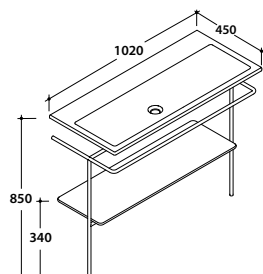

**Basin
STOCKHOLM 102.45**

Basin 102.45 h 13 cm. Wall-hung installation. Fixing kit included. Weight 27 Kg

LA102BI

487,00

Qty pallet
Pallet Export pcs. 13 Euro pallet pcs. 10

**Structure
STOCKHOLM 99.43**

Brass chromium-plated floor-mounted structure with white painted glass shelf 99.43 h 71 cm. Weight 10,3 Kg

LAST102CR

662,00

**Basin
STOCKHOLM 84.45**

Basin 84.45 h 13 cm. Wall-hung installation. Fixing kit included. Weight 20 Kg

LA084BI

400,00

Qty pallet
Pallet Export pcs. 17 Euro pallet pcs. 12

**Structure
STOCKHOLM 81.43**

Brass chromium-plated floor-mounted structure with white painted glass shelf 81.43 h 71 cm. Weight 8,8 Kg

LAST084CR

569,00

**Basin
STOCKHOLM 70.37**

Basin 70.37 h 13 cm. Wall-hung installation. Fixing kit included. Weight 16 Kg

LA070BI

302,00

Qty pallet
Pallet Export pcs. 30 Euro pallet pcs. 26

**Structure
STOCKHOLM 67.35**

Brass chromium-plated floor-mounted structure with white painted glass shelf 67.35 h 71 cm. Weight 6,7 Kg

LAST070CR

509,00