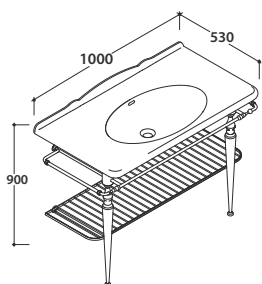

**Floor mounted base
PAESTUM 93.51**

Floor mounted base 94.51 h 84 cm. For basin PA023BI. 1 drawer. Weight 36,7 Kg

PS100FO

Gold-leaf finish

2.705,00

PS100FA

Silver-leaf finish

2.705,00

PS100CA

CARBONE

2.023,00

PS100ME

MELOGRANO

2.023,00

PS100CT

CRETA

2.023,00

PS100CL

CLAY

2.023,00

PS100RN

Black oak finish

1.878,00

PS100RB

White oak finish

1.878,00