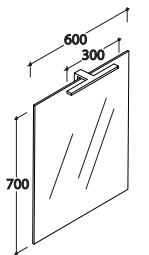

Mirror 40 With led lamp

Polished edge mirror 40.70 cm with led lamp. (adjustable as needed) No switch.
Energy efficiency class A+. Weight 6,5 Kg

BPL040

257,00