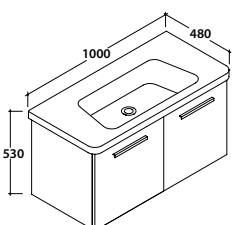

Wall-hung base DAILY 96.46

Wall-hung base 96.46 h 48 cm. 2 doors. Weight 31 Kg

DAM2Y

626,00

Laquered
Laminate
oak laquered

Basin DAILY 75.48

Basin 75.48 h15,5 cm. Wall-hung installation or on base.
Fixing kit included. Weight 23 Kg

GR075BI

287,00