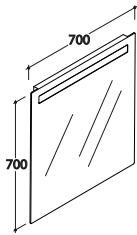

Mirror 60

Polished edge led backlight mirror 60.70 cm with touch-switch and stainless steel frame. Energy efficiency class A+. Weight 7 Kg

BPS060

370,00