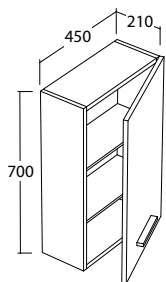

Wood furniture

Wall cabinet

Description

Wall cabinet 45 h70, right-hand opening door (with 2 shelves). Handle included, with the same color as the wall cabinet. Weight 13 Kg

Code

ED4570XX

Color

DELIZIA
DELIZIA Laccato
Laccato opaco
Laccato lucido