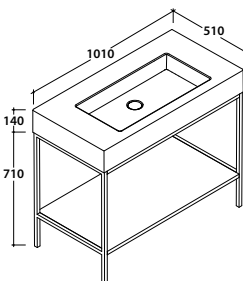

Lavabo INCANTHO 91.51

Basin 91.51 h14 cm. Sit-on or wall-hung installation. Fixing kit included. Weight 29 Kg

IN091ABI 517,00
BdC IN091AXX 769,00