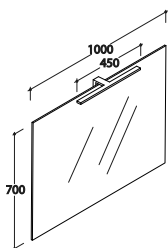

BPL110

348,00

Mirror 100 With led lamp

Polished edge mirror 100.70 cm with led lamp (adjustable as needed). No switch.
Energy efficiency class A+. Weight 10,5 Kg

BPL100

336,00

Mirror 90 With led lamp

Polished edge mirror 90.70 cm with led lamp (adjustable as needed). No switch.
Energy efficiency class A+. Weight 9,5 Kg