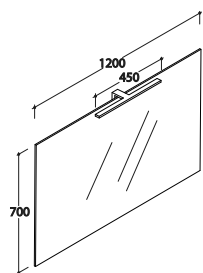

383,00

Mirror 120 With led lamp

Polished edge mirror 120.70 cm with led lamp (adjustable as needed). No switch.
Energy efficiency class A+. Weight 12 Kg

BPL120

353,00

Mirror 110 With led lamp

Polished edge mirror 110.70 cm with led lamp (adjustable as needed). No switch.
Energy efficiency class A+. Weight 11 Kg