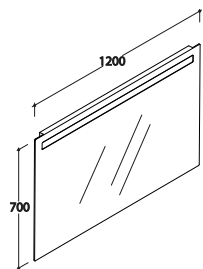

Mirror 110

Polished edge led backlight mirror 110.70 cm with touch-switch and stainless steel frame. Energy efficiency class A+. Weight 11 Kg

BPS110

484,00