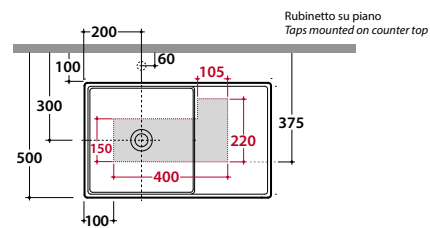

**Basin
DISPLAY 65.40**

Reversible basin 65.40 h15 cm. Sit-on installation. Weight 18 Kg

DI065BI

263,00

Qty pallet
Pallet Export pcs. 30 Euro pallet pcs. 26

**Overflow drain kit
DISPLAY**

Overflow drain kit for DI065

VA031

70,00

DI065BI

Suggested dimensions for hole on counter, with wall mounted taps or taps mounted on counter top

**Tray
DISPLAY 24.10**

Ceramic tray for DI075/DI065. Weight 0,7 Kg

BaC TR002XX

84,00