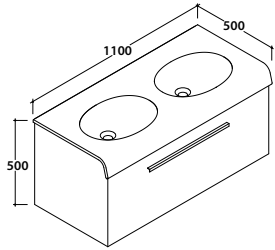

Wall-hung base
BOWL+ 107.49

Wall-hung base 107.49,5 h 48 cm. 1 drawer. Weight 33 Kg

BPM2Y

815,00

Salice **904** - Betulla **905**

Smoke **906** - Desert **907**

Laquered

Laminate oak laquered