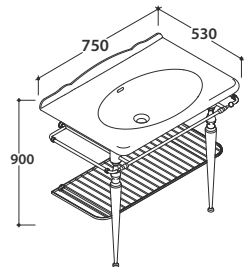

**Basin
PAESTUM 71.58**

Basin 71.58 h22 cm. Wall-hung installation or on floor mounted pedestal. Fixing kit included.
Weight 24 Kg

PA006BI 290,00