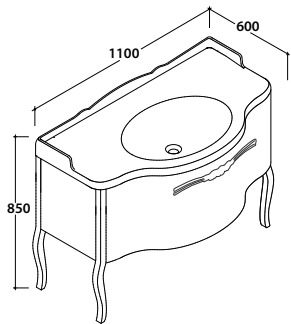

1.734,00

PS110RB

White oak finish

1.734,00

**Basin
PAESTUM 100.55**

Basin 100.55 h20 cm. Wall-hung installation or on base. Fixing kit included. Weight 29 Kg

PA023BI

673,00