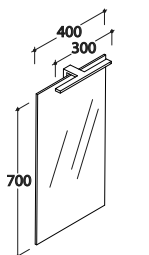

MIRRORS

The mirrors can be AGC Glaverbel® or Saint Gobain®, both "New Generation" with eco-friendly silver-plating.

The frame, or better, the support coupling plate, is made of electro-galvanised steel sheet.