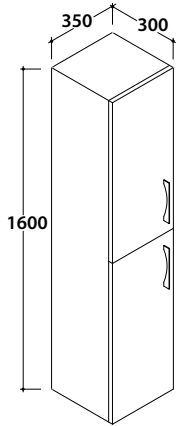

4ALL Basins

Code

Price €

Basin 4ALL 70.48

Basin 70.48 h15 cm. Wall-hung installation. Fixing kit included. Weight 18 Kg

MD070BI

314,00

Qty pallet

Pallet Export pcs. 20

Euro pallet

pcs. 17

High cabinet 4ALL

High cabinet provided with two doors (reversible opening). Weight 24 Kg

MDC

Salice **904**
Betulla **905**

511,00

Smoke **906**
Desert **907**

642,00

Laquered
Laminate oak
laquered

748,00

4ALL