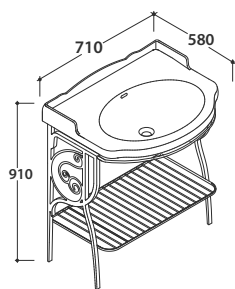

PAESTUM Basins

Code

Price €

Floor-mounted structure PAESTUM 69.56

Old looking metal floor-mounted structure. 69.56 h 81 cm. For basin PA006BI. Weight 8 Kg

PA034

1.016,00

Floor mounted base PAESTUM 69.56

Base a terra a 69.56 h 80 cm. Per lavabo PA006BI. 1 cassetto. Weight 21 Kg

PS071FO

2.439,00

Gold-leaf finish

PS071FA

2.439,00

Silver-leaf finish

PS071CA

1.922,00

CARBONE

PS071ME

1.922,00

MELOGRANO

PS071CT

1.922,00

CRETA

PS071CL

1.922,00

CLAY

PS071RN

1.642,00

Black oak finish

PS071RB

1.642,00

White oak finish