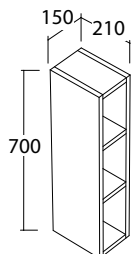

Wood furniture

Open wall cabinet

Description

Open wall cabinet. Vertical installation. Weight 5,5 Kg

Code

EV1570XX

Color

DELIZIA
DELIZIA Laccato
Laccato opaco
Laccato lucido

Price

134,00
223,00
223,00
416,00