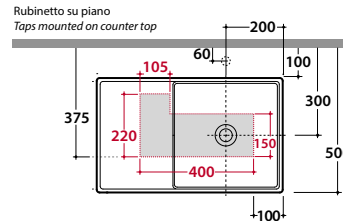

**Tray
DISPLAY 24.10**

Ceramic tray for DI075/DI065. Weight 0,7 Kg

BaC TR002XX

84,00