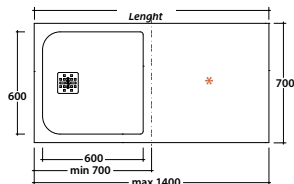

Order form for shower trays with measured length

Data

Cliente/Codice cliente

Vs. Riferimento

Ordine nr.

DOCCIAPETRA 70	Code	Lenghts available	Color code	Lenght	Quantity
	DM10070XXX	Min. 70 cm. - Max 100 cm.			
	DM11070XXX	Min. 101 cm. - Max 110 cm.			
	DM12070XXX	Min. 111 cm. - Max 120 cm.			
	DM14070XXX	Min. 121 cm. - Max 140 cm.			
	DM15070XXX	Min. 141 cm. - Max 150 cm.			
	DM16070XXX	Min. 151 cm. - Max 160 cm.			
	DM18070XXX	Min. 161 cm. - Max 180 cm.			
DM20070XXX	Min. 181 cm. - Max 200 cm.