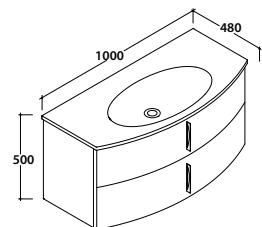

Wall-hung base 4ALL 98.48

Wall-hung base 98.48 h 49 cm. 2 drawers. Weight 30 Kg

MDMC10Y

1.033,00

Salice **904** - Betulla **905**

Smoke **906** - Desert **907**

Laquered

Laminate oak laquered