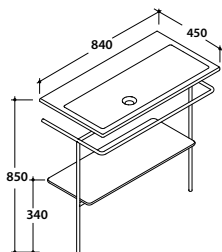

Brass chromium-plated floor-mounted structure with white painted glass shelf 81.43 h 71 cm. Weight 8,8 Kg

LAST084CR

569,00

**Basin
STOCKHOLM 70.37**

Basin 70.37 h 13 cm. Wall-hung installation. Fixing kit included. Weight 16 Kg