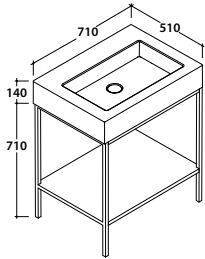

Brass towel

Lateral brass chromium towel rail for wall hung washbasin

POLCR 109,00

Steel towel

Steel towel rail for wash basin structure

POSBO 88,00
Matt white

POSGO 88,00
Matt grey

POSRU 88,00
Rust

Open bases h48 (cover top not included)

	DELIZIA €	Lacquered DELIZIA €	Matt lacquered €	Lacquered €

Base 45 with 2 drawers. Handles included, with the same color as the base. Weight 25,3 Kg

S04548XX	546,00	664,00	664,00	819,00

Base 45 with right-hand opening door (with 1 glass shelf). Handle included, with the same color as the base. Weight 20 Kg

SD4548XX	281,00	412,00	412,00	504,00

Base 45 with left-hand opening door (with 1 glass shelf). Handle included, with the same color as the base. Weight 20 Kg

SS4548XX	281,00	412,00	412,00	504,00

* Can be combined with the metal structures in 135 and 115cm on pag. 3/4