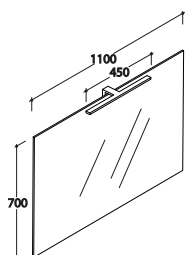

Mirror 100 With led lamp

Polished edge mirror 100.70 cm with led lamp (adjustable as needed). No switch.
Energy efficiency class A+. Weight 10,5 Kg

BPL100

336,00