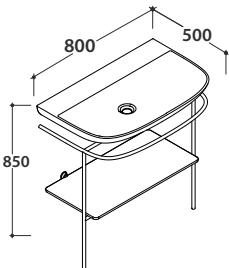

Basin STOCKHOLM 60.50

Basin 60.50 h12 cm. Wall-hung installation Fixing kit included. Weight 14 Kg

LA060BI

324,00

Qty pallet

Pallet Export pcs. 27 Euro pallet pcs. 21

Structure STOCKHOLM 57.51

Brass chromium-plated floor-mounted structure with white painted glass shelf 57.51 h 73 cm.
Weight 5,5 Kg

LAST060CR

507,00