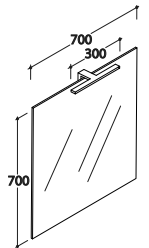

Mirror 60 With led lamp

Polished edge mirror 60.70 cm with led lamp. (adjustable as needed) No switch.
Energy efficiency class A+. Weight 7 Kg

BPL060

265,00