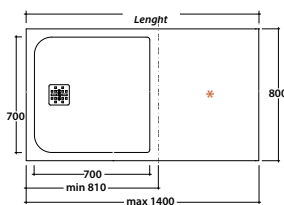

DOCCIAPETRA 80	Code	Lenghts available	Color code	Lenght	Quantity
	DM10080XXX	Min. 81 cm. - Max 100 cm.			
	DM11080XXX	Min. 101 cm. - Max 110 cm.			
	DM12080XXX	Min. 111 cm. - Max 120 cm.			
	DM14080XXX	Min. 121 cm. - Max 140 cm.			
	DM15080XXX	Min. 141 cm. - Max 150 cm.			
	DM16080XXX	Min. 151 cm. - Max 160 cm.			
	DM18080XXX	Min. 161 cm. - Max 180 cm.			
DM 20080XXX	Min. 181 cm. - Max 200 cm.