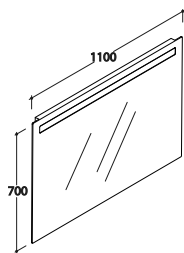

BPS120

521,00

Mirror 110

Polished edge led backlight mirror 110.70 cm with touch-switch and stainless steel frame. Energy efficiency class A+. Weight 11 Kg

BPS110

484,00

Mirror 100

Polished edge led backlight mirror 100.70 cm with touch-switch and stainless steel frame. Energy efficiency class A+. Weight 10,5 Kg