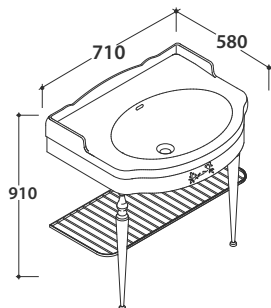

PATC06 1.865,00

**Wall-hung structure
PAESTUM 69.57**

Old looking metal wall-hung structure 69.57 h 56 cm. For basin PA006BI.
Weight 6 Kg

PA035 844,00

PAESTUM Basins

Code

Price €

Floor-mounted structure PAESTUM 69.56