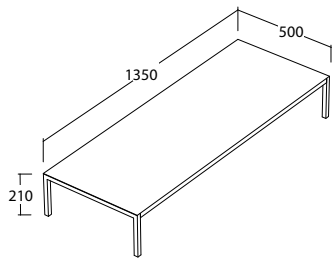

Wood furniture

Steel structures for bases

Description

Structure for base 135. Weight 13 Kg

Code

TB135BO

TB135GO

TB135RU

Color

Matt white

Matt gray

Rust

Price €

462,00

462,00

462,00