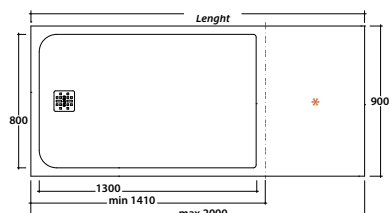

DOCCIAPETRA 90	Code	Lenghts available	Color code	Lenght	Quantity
	DM10090XXX	Min.91 cm. - Max 100 cm.			
	DM11090XXX	Min. 101 cm. - Max 110 cm.			
	DM12090XXX	Min. 111 cm. - Max 120 cm.			
	DM14090XXX	Min. 121 cm. - Max 140 cm.			
	DM15090XXX	Min. 141 cm. - Max 150 cm.			
	DM16090XXX	Min. 151 cm. - Max 160 cm.			
	DM18090XXX	Min. 161 cm. - Max 180 cm.			
DM20090XXX	Min. 181 cm. - Max 200 cm.