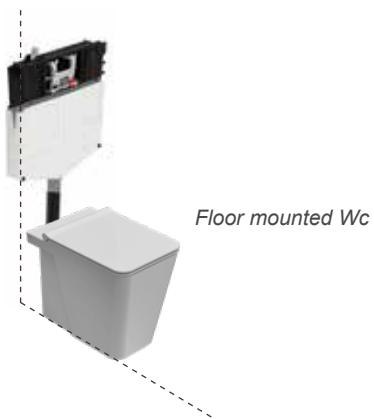

Cistern flush GLOBO

The cisterns have been developed specifically to ensure a average drain < 3 liters in combination with Ceramica Globo's wc.

CAINTE2