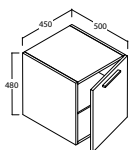

Base 45 with right-hand opening door (with 1 glass shelf). Handle included, with the same color as the base. Weight 20 Kg

SD4548XX	281,00	412,00	412,00	504,00