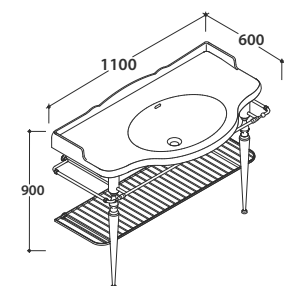

Wall-hung structure PAESTUM 103.61

Old looking metal wall-hung structure 103.61 h56 cm for basin PA022BI . Weight 9 Kg

PA037

940,00