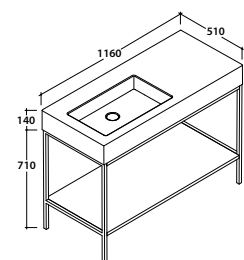

Basin SX INCANTHO 136.51

Basin 136.51 h14 cm. Sit-on or wall-hung installation. Fixing kit included Weight 44 Kg

IN136SABI

916,00

Qty pallet
Pallet Export pcs. 13 Euro pallet pcs. 10

Structure INCANTHO 135.50

Structure in metal
135.50 h 71 cm.
Weight 19 Kg

TL135BO
Matt white

832,00

TL135GO
Matt grey

832,00

TL135RU
Rust

832,00

Lavabo DX INCANTHO 136.51

Basin 136.51 h14 cm. Sit-on or wall-hung installation. Fixing kit included. Weight 44 Kg

IN136DABI

916,00

Qty pallet
Pallet Export pcs. 13 Euro pallet pcs. 10

Structure INCANTHO 135.50

Structure in metal
135.50 h 71 cm.
Weight 19 Kg

TL135BO
Matt white

832,00

TL135GO
Matt grey

832,00

TL135RU
Rust

832,00

Basin SX INCANTHO 116.51

Basin 116.51 h14 cm. Sit-on or wall-hung installation. Fixing kit included. Weight 40 Kg

IN116SABI

748,00

IN116SAXX

1.115,00

Qty pallet
Pallet Export pcs. 13 Euro pallet pcs. 10

Structure INCANTHO 115.50

Structure in metal
115.50 h 71 cm.
Weight 16 Kg

TL115BO
Matt white

767,00

TL115GO
Matt grey

767,00

TL115RU
Rust

767,00