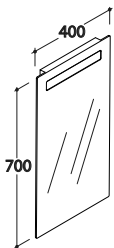

Mirror frames

Code

Price

Mirror 80

Polished edge led backlight mirror 80.70 cm with touch-switch and stainless steel frame. Energy efficiency class A+. Weight 8,9 Kg

BPS080

414,00

Mirror 70

Polished edge led backlight mirror 70.70 cm with touch-switch and stainless steel frame. Energy efficiency class A+. Weight 8 Kg

BPS070

401,00

Mirror 60

Polished edge led backlight mirror 60.70 cm with touch-switch and stainless steel frame. Energy efficiency class A+. Weight 7 Kg

BPS060

370,00

Mirror 40

Polished edge led backlight mirror 40.70 cm with touch-switch and stainless steel frame. Energy efficiency class A+. Weight 6,5 Kg

BPS040

335,00