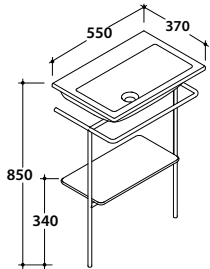

Qty pallet

Pallet Export pcs. 50 Euro pallet pcs. 36

Structure STOCKHOLM 52.35

Brass chromium-plated floor-mounted structure with white painted glass shelf .52.35 h 71 cm
Weight 5,7 Kg

LAST055CR

447,00

Basin STOCKHOLM 80.50