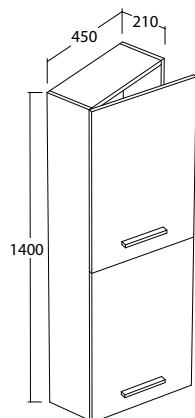

Wall cabinet 45 h140, left-hand opening door (with 1 fixed shelf and 4 glass shelves). Handles included, with the same color as the wall cabinet. Weight 25 Kg

ES4514XX

DELIZIA
DELIZIA Laccato
Laccato opaco
Laccato lucido

382,00
693,00
693,00
945,00