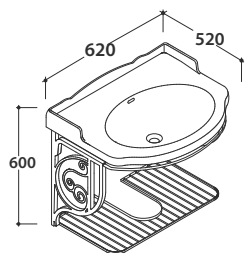

PATC57

1.786,00

**Wall-hung structure
PAESTUM 61.54**

Old looking metal wall-hung structure 61.54 h 47 cm. For basin PA057Bl
Weight 6 Kg

PA128

844,00

**Floor-mounted structure
PAESTUM 61.52**

Old looking metal floor-mounted structure. 61.54 h 81 cm For basin PA057Bl
Weight 7 Kg