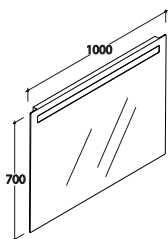

Mirror 90

Polished edge led backlight mirror 90.70 cm with touch-switch and stainless steel frame. Energy efficiency class A+. Weight 9,5 Kg

BPS090

438,00