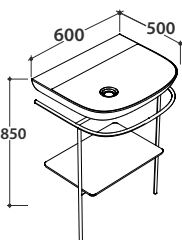

STOCKHOLM Basins

Code

Price €

Basin STOCKHOLM 55.37

Basin 55.37 h13 cm. Wall-hung installation. Fixing kit included. Weight 13 Kg

LA055BI

259,00

Qty pallet

Pallet Export pcs. 50 Euro pallet pcs. 36

Structure STOCKHOLM 52.35

Brass chromium-plated floor-mounted structure with white painted glass shelf .52.35 h 71 cm
Weight 5,7 Kg

LAST055CR

447,00

Basin STOCKHOLM 80.50

Basin 80.50 h12 cm. Wall-hung installation Fixing kit included. Weight 21 Kg

LA080BI

465,00

Qty pallet

Pallet Export pcs. 17 Euro pallet pcs. 14

Structure STOCKHOLM 77.51

Brass chromium-plated floor-mounted structure with white painted glass shelf 77.51 h 73 cm.
Weight 7 Kg

LAST081CR

543,00

Basin STOCKHOLM 60.50

Basin 60.50 h12 cm. Wall-hung installation Fixing kit included. Weight 14 Kg

LA060BI

324,00

Qty pallet

Pallet Export pcs. 27 Euro pallet pcs. 21

Structure STOCKHOLM 57.51

Brass chromium-plated floor-mounted structure with white painted glass shelf 57.51 h 73 cm.
Weight 5,5 Kg

LAST060CR

507,00