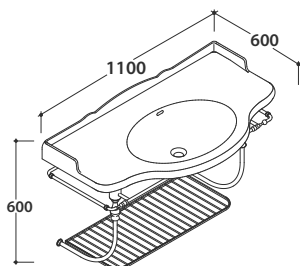

168,00
Cad / each

Wall-hung structure PAESTUM 108.62

Brass chromium-plated wall-hung structure 108.62 h47 cm for basin PA022BI
Weight 11 Kg

PASC22

1.661,00

Floor-mounted structure PAESTUM 105.59

Brass chromium-plated floor-mounted structure. 105.59 h 83 cm. for basin PA022BI
Weight 13 Kg