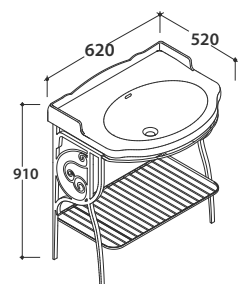

**Floor-mounted structure
PAESTUM 57.52**

Brass chromium-plated floor-mounted structure. 57.52 h 82 cm. For basin PA057Bl.
Weight 13 Kg

PATC57

1.786,00

**Wall-hung structure
PAESTUM 61.54**

Old looking metal wall-hung structure 61.54 h 47 cm. For basin PA057Bl
Weight 6 Kg

PA128

844,00

**Floor-mounted structure
PAESTUM 61.52**

Old looking metal floor-mounted structure. 61.54 h 81 cm For basin PA057Bl
Weight 7 Kg

PA127

1.061,00

**Floor-mounted cabinet
PAESTUM doors opening DX**

Floor-mounted cabinet with 2 doors and 1 drawer. DX door opening
Weight 46,5 Kg

PS38DFO

2.826,00

Gold-leaf finish

PS38DFA

2.826,00

Silver-leaf finish

PS38DCA

1.811,00

CARBONE

PS38DME

1.811,00

MELOGRANO

PS38DCT

1.811,00

CRETA

PS38DCL

1.811,00

CLAY

PS38DRN

1.700,00

Black oak finish

PS38DRB

1.700,00

White oak finish

**Floor-mounted cabinet
PAESTUM doors opening SX**

Floor-mounted cabinet with 2 doors and 1 drawer. SX door opening.
Weight 46,5 Kg

PS38SFO

2.826,00

Gold-leaf finish

PS38SFA

2.826,00

Silver-leaf finish

PS38SCA

1.811,00

CARBONE

PS38SME

1.811,00

MELOGRANO

PS38SCT

1.811,00

CRETA

PS38SCL

1.811,00

CLAY

PS38SRN

1.700,00

Black oak finish

PS38SRB

1.700,00

White oak finish