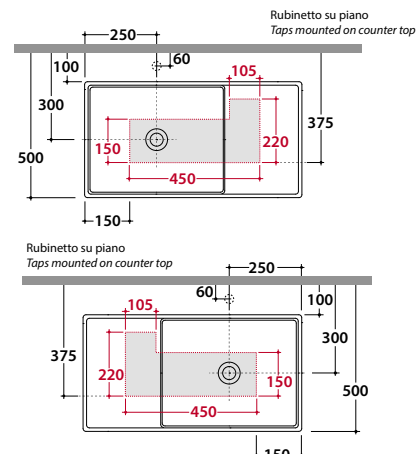

Overflow drain kit for DI075

VA030

70,00

DI075BI

Suggested dimensions for hole on counter, with wall mounted taps or taps mounted on counter top

**Basin
DISPLAY 65.40**

Reversible basin 65.40 h15 cm. Sit-on installation. Weight 18 Kg