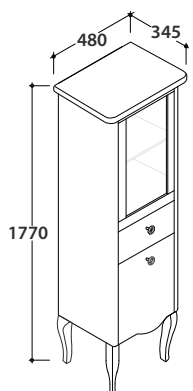

**Floor-mounted cabinet
PAESTUM doors opening SX**

Floor-mounted cabinet with 2 doors and 1 drawer. SX door opening.
Weight 46,5 Kg

PS38SFO

2.826,00

Gold-leaf finish

PS38SFA

2.826,00

Silver-leaf finish

PS38SCA

1.811,00

CARBONE

PS38SME

1.811,00

MELOGRANO

PS38SCT

1.811,00

CRETA

PS38SCL

1.811,00

CLAY

PS38SRN

1.700,00

Black oak finish

PS38SRB

1.700,00

White oak finish