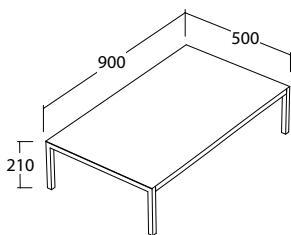

Structure for base 90. Weight 8,5 Kg

TB090BO

TB090GO

TB090RU

Matt white

Matt gray

Rust

402,00

402,00

402,00