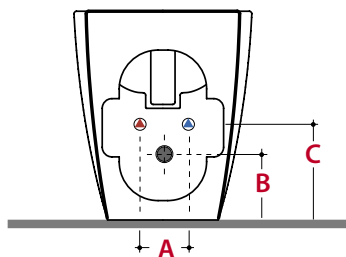

Multi 2.0

Code	A	B	C
IN009	80 <--> 120 cm	85 <--> 130 cm	170 <--> 220 cm
LA009	80 <--> 160 cm	85 <--> 130 cm	170 <--> 220 cm
ST009	80 <--> 160 cm	85 <--> 130 cm	170 <--> 220 cm
ST010	80 <--> 160 cm	85 <--> 130 cm	170 <--> 220 cm
FO009	80 <--> 160 cm	85 <--> 130 cm	170 <--> 220 cm
BP009	80 <--> 120 cm	85 <--> 130 cm	170 <--> 220 cm
MD009	80 <--> 120 cm	85 <--> 130 cm	170 <--> 220 cm
MD011 MULTI 2.0	80 <--> 220 cm	70 <--> 210 cm	150 <--> 230 cm
GN009	80 <--> 120 cm	85 <--> 130 cm	170 <--> 220 cm