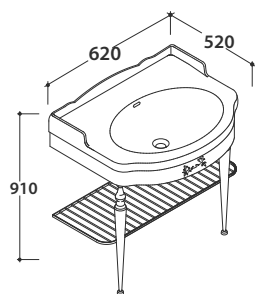

**Floor-mounted structure
PAESTUM 57.52**

Brass chromium-plated floor-mounted structure. 57.52 h 82 cm. For basin PA057Bl.
Weight 13 Kg

PATC57

1.786,00