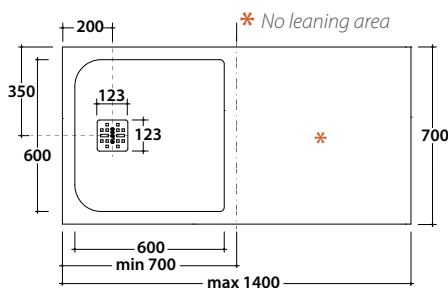

DP18070XXX

763,00

Dimension

L. from 70 to 140 cm.

W. 70 - H. 3

DOCCIAPIETRA, lenght measure from 70 to 100 cm on request
Shower tray, lenght measure from 70 to 100 cm on request. Sit-on or floor level installation. Drain included. Reversible.