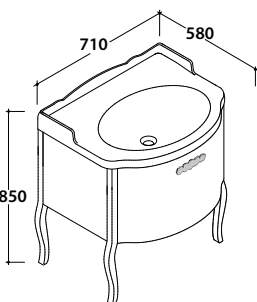

Basin PAESTUM 62.54

Basin 62.54 h22 cm. Wall-hung installation or on floor mounted pedestal. Fixing kit included. Weight 19 Kg

PA057BI

290,00

Qty pallet

Pallet Export pcs. 20

Euro pallet

pcs. 17