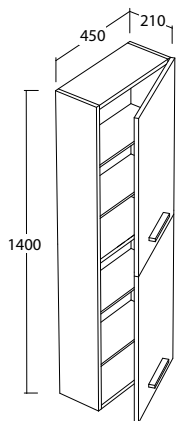

Wall cabinet 45 h140, right-hand opening door (with 1 fixed shelf and 4 glass shelves). Handles included, with the same color as the wall cabinet. Weight 25 Kg

ED4514XX

DELIZIA
DELIZIA Laccato
Laccato opaco
Laccato lucido

382,00
693,00
693,00
945,00