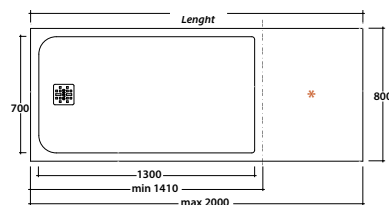

DOCCIAPETRA 80	Code	Lenghts available	Color code	Lenght	Quantity
	DM10080XXX	Min. 81 cm. - Max 100 cm.			
	DM11080XXX	Min. 101 cm. - Max 110 cm.			
	DM12080XXX	Min. 111 cm. - Max 120 cm.			
	DM14080XXX	Min. 121 cm. - Max 140 cm.			
	DM15080XXX	Min. 141 cm. - Max 150 cm.			
	DM16080XXX	Min. 151 cm. - Max 160 cm.			
	DM18080XXX	Min. 161 cm. - Max 180 cm.			
DM 20080XXX	Min. 181 cm. - Max 200 cm.