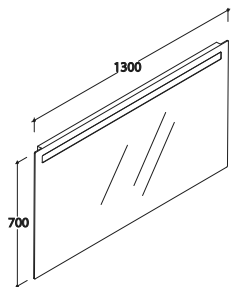

Mirror 130

Polished edge led backlight mirror 130.70 cm with touch-switch and stainless steel frame. Energy efficiency class A+. Weight 13 Kg

BPS130

567,00

Mirror 120

Polished edge led backlight mirror 120.70 cm with touch-switch and stainless steel frame. Energy efficiency class A+. Weight 12 Kg