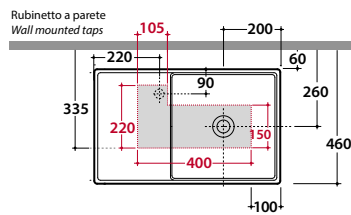

**Tray
DISPLAY 24.10**

Ceramic tray for DI075/DI065. Weight 0,7 Kg

BaC TR002XX

84,00