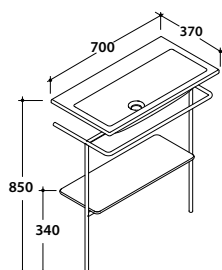

**Basin
STOCKHOLM 102.45**

Basin 102.45 h 13 cm. Wall-hung installation. Fixing kit included. Weight 27 Kg

LA102BI

487,00

Qty pallet
Pallet Export pcs. 13 Euro pallet pcs. 10

**Structure
STOCKHOLM 99.43**

Brass chromium-plated floor-mounted structure with white painted glass shelf 99.43 h 71 cm. Weight 10,3 Kg

LAST102CR

662,00

**Basin
STOCKHOLM 84.45**

Basin 84.45 h 13 cm. Wall-hung installation. Fixing kit included. Weight 20 Kg

LA084BI

400,00

Qty pallet
Pallet Export pcs. 17 Euro pallet pcs. 12

**Structure
STOCKHOLM 81.43**

Brass chromium-plated floor-mounted structure with white painted glass shelf 81.43 h 71 cm. Weight 8,8 Kg

LAST084CR

569,00

**Basin
STOCKHOLM 70.37**

Basin 70.37 h 13 cm. Wall-hung installation. Fixing kit included. Weight 16 Kg

LA070BI

302,00

Qty pallet
Pallet Export pcs. 30 Euro pallet pcs. 26

**Structure
STOCKHOLM 67.35**

Brass chromium-plated floor-mounted structure with white painted glass shelf 67.35 h 71 cm. Weight 6,7 Kg

LAST070CR

509,00