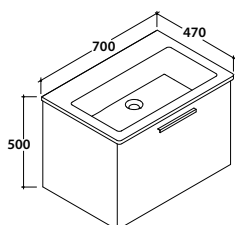

Wall-hung base FORTY3 67.46

Wall-hung base 67.46 h 48 cm. 1 drawer Weight 28 Kg

FOM3Y

672,00

Salice **904** - Betulla **905**
Smoke **906** - Desert **907**
Laquered
Laminate oak laquered