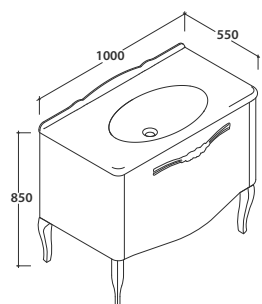

**Floor-mounted structure
PAESTUM 103.61**

Old looking metal floor-mounted structure. 103.61 h 81 cm. for basin PA022BI. Weight 9 Kg

PA036

1.191,00

**Floor mounted Base
PAESTUM 102.58**

Floor mounted Base 102.58 h 81,5 cm. For basin PA022BI. 1 drawer. Weight 27 Kg

PS110FO

Gold-leaf finish

2.729,00

PS110FA

Silver-leaf finish

2.729,00

PS110CA

CARBONE

2.304,00

PS110ME

MELOGRANO

2.304,00

PS110CT

CRETA

2.304,00

PS110CL

CLAY

2.304,00

PS110RN

Black oak finish

1.734,00

PS110RB

White oak finish

1.734,00

**Basin
PAESTUM 100.55**

Basin 100.55 h20 cm. Wall-hung installation or on base. Fixing kit included. Weight 29 Kg

PA023BI

673,00

Qty pallet

Pallet Export pcs. 15 Euro pallet pcs. 9

Towel rail

Front brass chromium-plated towel rail. Weight 2 Kg

PAPC23

445,00

**Floor-mounted structure
PAESTUM 100.53**

Brass chromium-plated floor-mounted structure. 100.53 h82 cm. For basin PA023BI Weight 12 Kg

PATC23

1.770,00

**Floor mounted base
PAESTUM 93.51**

Floor mounted base 94.51 h 84 cm. For basin PA023BI. 1 drawer. Weight 36,7 Kg

PS100FO

Gold-leaf finish

2.705,00

PS100FA

Silver-leaf finish

2.705,00

PS100CA

CARBONE

2.023,00

PS100ME

MELOGRANO

2.023,00

PS100CT

CRETA

2.023,00

PS100CL

CLAY

2.023,00

PS100RN

Black oak finish

1.878,00

PS100RB

White oak finish

1.878,00