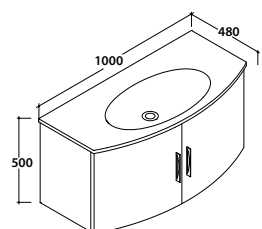

Salice **904** - Betulla **905**

Smoke **906** - Desert **907**

Laquered

Laminate oak laquered

Wall-hung base 4ALL 98.48

Wall-hung base 98.48 h 49 cm. 2 doors. Weight 20 Kg

MDMA10Y

773,00