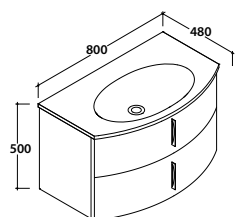

400,00

Qty pallet

Pallet Export pcs. 20 Euro pallet pcs. 17

Wall-hung base 4ALL 78.48

Wall-hung base 78.48 h 49 cm. 2 drawers. Weight 28 Kg

MDMC80Y

911,00

Salice **904** - Betulla **905**