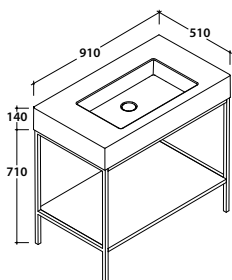

INCANTHO Basins

Code

Price €

Incantho

Basin DX INCANTHO 116.51

Basin 116.51 h14 cm. Sit-on or wall-hung installation. Fixing kit included. Weight 40 Kg

IN116DABI 748,00
BdC IN116DAXX 1.115,00

Qty pallet
Pallet Export pcs. 13 Euro pallet pcs. 10

Structure INCANTHO 115.50

Structure in metal
115.50 h 71 cm.
Weight 16 Kg

TL115BO 767,00
Matt white

TL115GO 767,00
Matt grey

TL115RU 767,00
Rust

Basin INCANTHO 101.51

Basin 101.51 h14 cm. Sit-on or wall-hung installation. Fixing kit included. Weight 31 Kg

IN101ABI 590,00
BdC IN101AXX 879,00

Qty pallet
Pallet Export pcs. 15 Euro pallet pcs. 9

Structure INCANTHO 100.50

Structure in metal
100.50 h 71 cm.
Weight 14 Kg

TL100BO 731,00
Matt white

TL100GO 731,00
Matt grey

TL100RU 731,00
Rust

Lavabo INCANTHO 91.51

Basin 91.51 h14 cm. Sit-on or wall-hung installation. Fixing kit included. Weight 29 Kg

IN091ABI 517,00
BdC IN091AXX 769,00

Qty pallet
Pallet Export pcs. 17 Euro pallet pcs. 12

Structure INCANTHO 90.50

Structure in metal 90.50 h 71 cm. Weight 12,5 Kg

TL090BO 721,00
Matt white

TL090GO 721,00
Matt grey

TL090RU 721,00
Rust