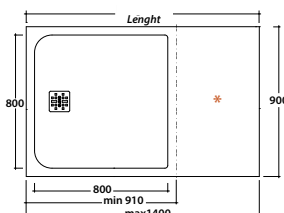

DOCCIAPETRA 90	Code	Lenghts available	Color code	Lenght	Quantity
	DM10090XXX	Min.91 cm. - Max 100 cm.			
	DM11090XXX	Min. 101 cm. - Max 110 cm.			
	DM12090XXX	Min. 111 cm. - Max 120 cm.			
	DM14090XXX	Min. 121 cm. - Max 140 cm.			
	DM15090XXX	Min. 141 cm. - Max 150 cm.			
	DM16090XXX	Min. 151 cm. - Max 160 cm.			
	DM18090XXX	Min. 161 cm. - Max 180 cm.			
DM20090XXX	Min. 181 cm. - Max 200 cm.