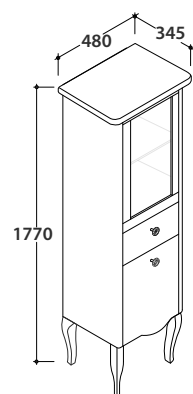

**Floor-mounted cabinet
PAESTUM doors opening DX**

Floor-mounted cabinet with 2 doors and 1 drawer. DX door opening
Weight 46,5 Kg

PS38DFO

2.826,00

Gold-leaf finish

PS38DFA

2.826,00

Silver-leaf finish

PS38DCA

1.811,00

CARBONE

PS38DME

1.811,00

MELOGRANO

PS38DCT

1.811,00

CRETA

PS38DCL

1.811,00

CLAY

PS38DRN

1.700,00

Black oak finish

PS38DRB

1.700,00

White oak finish