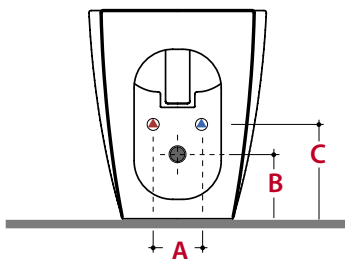

MULTI settings for Bidet

Multi