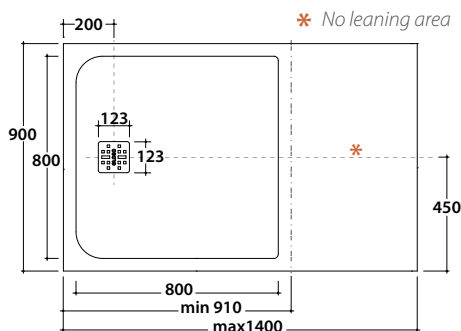

DP18090XXX

854,00

Dimension

L. from 91 to 140 cm.

W. 90 - H. 3

DOCCIAPIETRA, lenght measure from 91 to 100 cm on request
Shower tray, lenght measure from 91 to 100 cm on request. Sit-on or floor level installation. Drain included. Reversible.