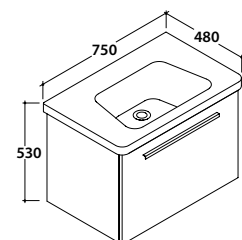

DAILY Basins

Code

Price €

Basin DAILY 100.48

Basin 100.48 h15,5 cm. Wall-hung installation or on base. Fixing kit included.
Weight 30 Kg

GR100BI

358,00

Qty pallet

Pallet Export pcs. 15 Euro pallet pcs. 9

Towel rail

Brass chromium-plated towel rail. Weight 3 Kg

PY100CR

113,00

Wall-hung base DAILY 96.46

Wall-hung base 96.46 h 48 cm. 1 drawer. Weight 31 Kg

DAM1Y

769,00

Laquered
Laminate
oak laquered

Wall-hung base DAILY 96.46

Wall-hung base 96.46 h 48 cm. 2 doors. Weight 31 Kg

DAM2Y

626,00

Laquered
Laminate
oak laquered

Basin DAILY 75.48

Basin 75.48 h15,5 cm. Wall-hung installation or on base.
Fixing kit included. Weight 23 Kg

GR075BI

287,00

Qty pallet

Pallet Export pcs. 20 Euro pallet pcs. 17

Towel rail

Brass chromium-plated towel rail. Weight 3 Kg

PY075CR

104,00

Wall-hung base DAILY 71.46

Wall-hung base 71.46 h 48 cm. 1 drawer. Weight 25 Kg

DAM3Y

685,00

Laquered
Laminate
oak laquered

Wall-hung base DAILY 71.46

Wall-hung base 71.46 h 48 cm. 2 doors. Weight 25 Kg

DAM4Y

559,00

Laquered
Laminate
oak laquered