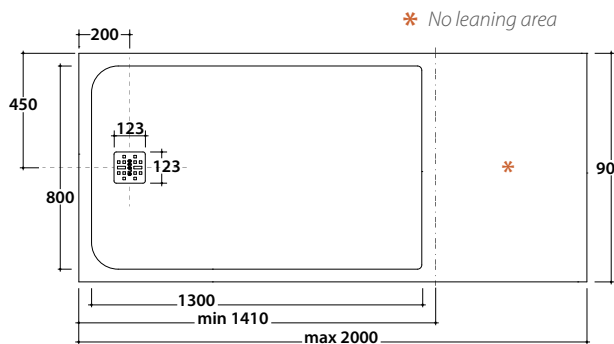

Dimension

L. from 141 to 200 cm.

W. 90 - H. 3

DOCCIAPIETRA, lenght measure from 141 to 150 cm on request
Shower tray, lenght measure from 141 to 150 cm on request. Sit-on or floor level installation. Drain included. Reversible.

DM15090XXX 971,00

DOCCIAPIETRA, lenght measure from 151 to 160 cm on request
Shower tray, lenght measure from 151 to 160 cm on request. Sit-on or floor level installation. Drain included. Reversible.

DM16090XXX 1.051,00

DOCCIAPIETRA, lenght measure from 161 to 180 cm on request
Shower tray, lenght measure from 161 to 180 cm on request. Sit-on or floor level installation. Drain included. Reversible.

DM18090XXX 1.135,00

DOCCIAPIETRA, lenght measure from 181 to 200 cm on request
Shower tray, lenght measure from 181 to 200 cm on request. Sit-on or floor level installation. Drain included. Reversible.

DM20090XXX 1.173,00

Shower trays