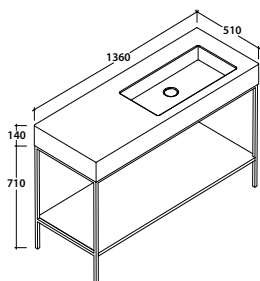

TL135BO
Matt white

832,00

TL135GO
Matt grey

832,00

TL135RU
Rust

832,00

Basin SX INCANTHO 116.51

Basin 116.51 h14 cm. Sit-on or wall-hung installation. Fixing kit included. Weight 40 Kg