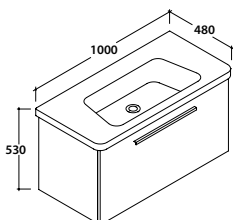

Wall-hung base DAILY 96.46

Wall-hung base 96.46 h 48 cm. 1 drawer. Weight 31 Kg

DAM1Y

769,00

Laquered
Laminate
oak laquered

Wall-hung base DAILY 96.46

Wall-hung base 96.46 h 48 cm. 2 doors. Weight 31 Kg

DAM2Y