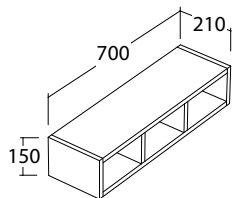

Open wall cabinet. Horizontal installation. Weight 5,5 Kg

EO1570XX

DELIZIA
DELIZIA Laccato
Laccato opaco
Laccato lucido

134,00
223,00
223,00
416,00

Steel open wall cabinet