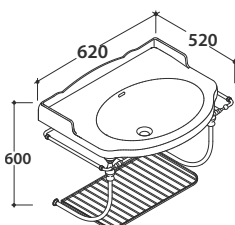

Wall-hung structure PAESTUM 59.52

Brass chromium-plated wall-hung structure 59.52 h48 cm. For basin PA057BI. Weight 8 Kg

PASC57

1.340,00

**Floor-mounted structure
PAESTUM 57.52**

Brass chromium-plated floor-mounted structure. 57.52 h 82 cm. For basin PA057Bl.
Weight 13 Kg