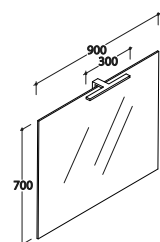

Mirror frames

Code

Price

Mirror 130 With led lamp

Polished edge mirror 130.70 cm with led lamp (adjustable as needed). No switch.
Energy efficiency class A+. Weight 13 Kg

BPL130

383,00

Mirror 120 With led lamp

Polished edge mirror 120.70 cm with led lamp (adjustable as needed). No switch.
Energy efficiency class A+. Weight 12 Kg

BPL120

353,00

Mirror 110 With led lamp

Polished edge mirror 110.70 cm with led lamp (adjustable as needed). No switch.
Energy efficiency class A+. Weight 11 Kg

BPL110

348,00

Mirror 100 With led lamp

Polished edge mirror 100.70 cm with led lamp (adjustable as needed). No switch.
Energy efficiency class A+. Weight 10,5 Kg

BPL100

336,00

Mirror 90 With led lamp

Polished edge mirror 90.70 cm with led lamp (adjustable as needed). No switch.
Energy efficiency class A+. Weight 9,5 Kg

BPL090

311,00