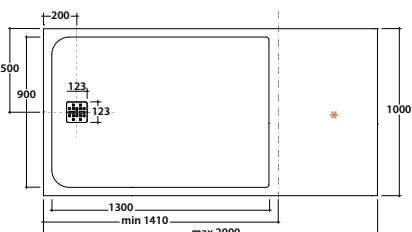

DOCCIAPETRA 100	Code	Lenghts available	Color code	Lenght	Quantity
	DM15010XXX	Min. 141 cm. - Max 150 cm.			
	DM16010XXX	Min. 151 cm. - Max 160 cm.			
	DM18010XXX	Min. 161 cm. - Max 180 cm.			
	DM20010XXX	Min. 181 cm. - Max 200 cm.