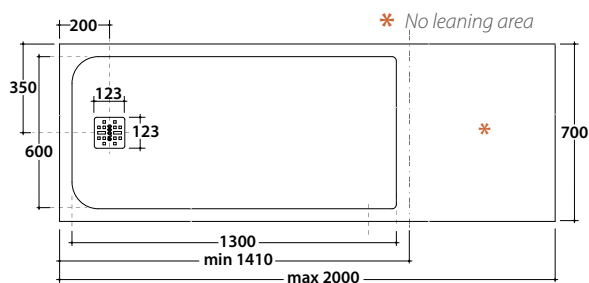

Dimension

L. from 141 to 200 cm.

W. 70 - H. 3

DOCCIAPIETRA, lenght measure from 141 to 150 cm on request
Shower tray, lenght measure from 141 to 150 cm on request. Sit-on or floor level installation. Drain included. Reversible.

DM15070XXX 849,00

DOCCIAPIETRA, lenght measure from 151 to 160 cm on request
Shower tray, lenght measure from 151 to 160 cm on request. Sit-on or floor level installation. Drain included. Reversible.

DM16070XXX 912,00

DOCCIAPIETRA, lenght measure from 161 to 180 cm on request
Shower tray, lenght measure from 161 to 180 cm on request. Sit-on or floor level installation. Drain included. Reversible.

DM18070XXX 984,00

DOCCIAPIETRA, lenght measure from 181 to 200 cm on request
Shower tray, lenght measure from 181 to 200 cm on request. Sit-on or floor level installation. Drain included. Reversible.

DM20070XXX 1.051,00

Shower trays