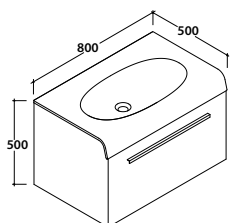

Lateral towel rail

Lateral brass chromium-plated towel rail. Weight 0,3 Kg

PBLCR

95,00

Wall-hung base
BOWL+ 77.49,5

Wall-hung base 77.49,5 h 48 cm. 1 drawer. Weight 27 Kg

BPM3Y

685,00