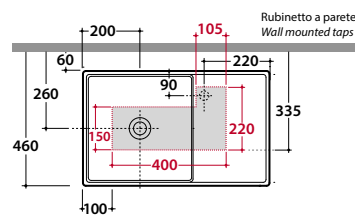

**Tray
DISPLAY 24.10**

Ceramic tray for DI075/DI065. Weight 0,7 Kg

BaC TR002XX

84,00