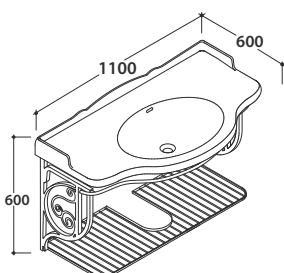

PATC22

1.798,00

Wall-hung structure PAESTUM 103.61

Old looking metal wall-hung structure 103.61 h56 cm for basin PA022BI . Weight 9 Kg

PA037

940,00

**Floor-mounted structure
PAESTUM 103.61**

Old looking metal floor-mounted structure. 103.61 h 81 cm. for basin PA022BI. Weight 9 Kg