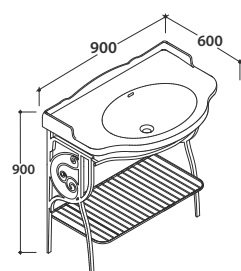

PAESTUM Basins

Code

Price €

Basin PAESTUM 90.56

Basin 90.56 h27 cm. Wall-hung installation. Wall-hung, on ceramic legs installation or on base. Fixing kit included. Weight 26 Kg

PA056BI **659,00**

Qty pallet
Pallet Export pcs. 14 Euro pallet pcs. 10

Towel rail

Brass chromium-plated towel rail. Weight 2,2 Kg

PAPC56 **455,00**

Old-looking metal towel rail

Old-looking metal towel rail. Weight 4,5 Kg

PA096 **110,00**

Ceramic leg

Ceramic leg for PA022 or PA056. Weight 9 Kg

PA075BI **168,00**
Cad / each

Wall-hung structure PAESTUM 88.56

Brass chromium-plated wall-hung structure 88.65 h46 cm. For basin PA056BI
Weight 9 Kg

PASC56 **1.488,00**

Floor-mounted structure PAESTUM 85.56

Brass chromium-plated floor-mounted structure. 85.56 h 83 cm. For basin PA056BI
Weight 12,5 Kg

PATC56 **1.615,00**

Wall-hung structure PAESTUM 84.54

Old looking metal wall-hung structure 84.54 h47 cm. For basin PA056BI.
Weight 7 Kg

PA067 **937,00**

Floor-mounted structure PAESTUM 85.55

Old looking metal floor-mounted. 85.55 h 81 cm. For basin PA056BI.
Weight 8 Kg

PA072 **1.104,00**