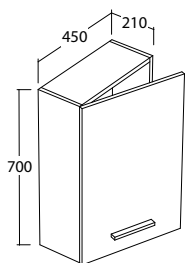

Wall cabinet 45 h70, right-hand opening door (with 2 glass shelves). Handle included, with the same color as the wall cabinet. Weight 13 Kg

ES4570XX

DELIZIA
DELIZIA Laccato
Laccato opaco
Laccato lucido

273,00
399,00
399,00
542,00