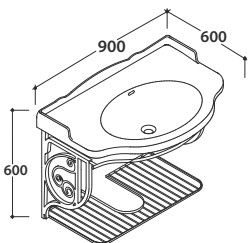

Floor-mounted structure PAESTUM 85.55

Old looking metal floor-mounted. 85.55 h 81 cm. For basin PA056BI.
Weight 8 Kg

PA072 **1.104,00**