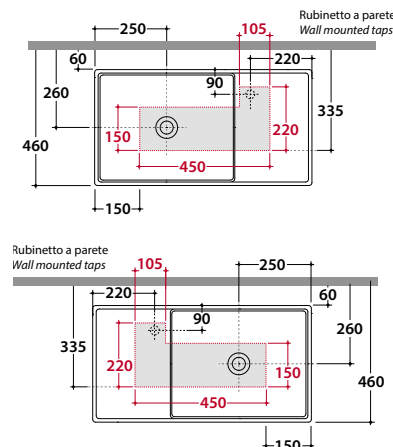

Overflow drain kit for DI075

VA030

70,00

DI075BI

Suggested dimensions for hole on counter, with wall mounted taps or taps mounted on counter top

**Basin
DISPLAY 65.40**

Reversible basin 65.40 h15 cm. Sit-on installation. Weight 18 Kg