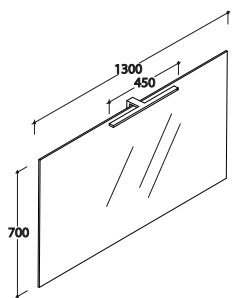

Mirror frames

Code

Price

Mirror 130 With led lamp

Polished edge mirror 130.70 cm with led lamp (adjustable as needed). No switch.
Energy efficiency class A+. Weight 13 Kg

BPL130

383,00

Mirror 120 With led lamp

Polished edge mirror 120.70 cm with led lamp (adjustable as needed). No switch.
Energy efficiency class A+. Weight 12 Kg

BPL120

353,00