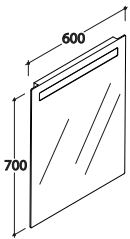

BPS070

401,00

Mirror 60

Polished edge led backlight mirror 60.70 cm with touch-switch and stainless steel frame. Energy efficiency class A+. Weight 7 Kg

BPS060

370,00

Mirror 40

Polished edge led backlight mirror 40.70 cm with touch-switch and stainless steel frame. Energy efficiency class A+. Weight 6,5 Kg