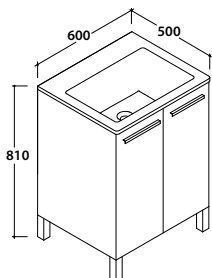

**Basin
FORTY3 70.27**

Basin 70.27 h12 cm. Wall-hung installation. Fixing kit included. Weight 14 Kg

SCT70BI

288,00