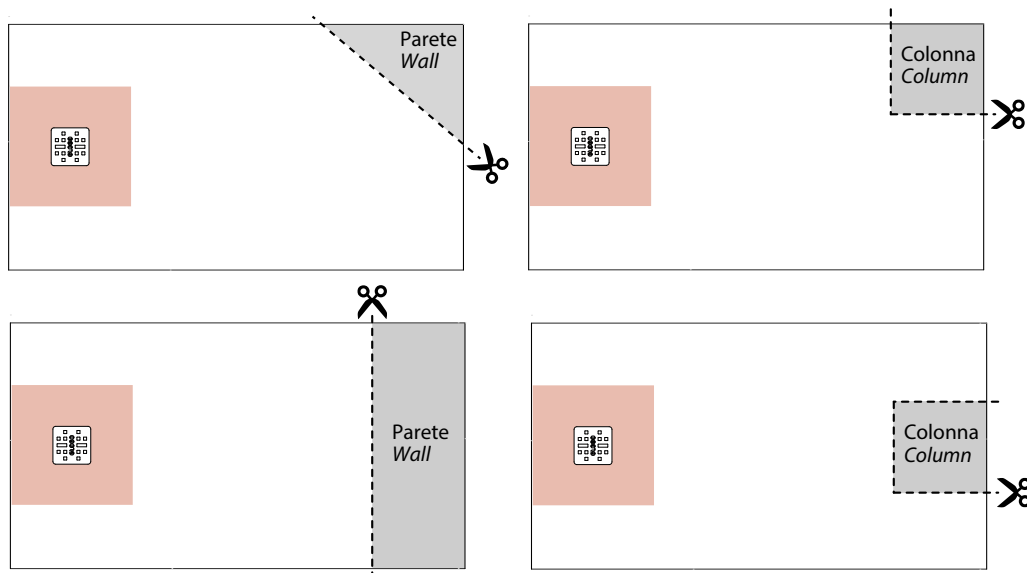

CUTTING EXAMPLES:

- 40 x 40 cm. - No cutting area

Ceramica Globo does not take any responsibility for the operations of cutting and installation of the shower tray

Colors available

Code | Color

501	Bianco	
502	Grigio	
503	Beige	
504	Nero	
505	Tortora	