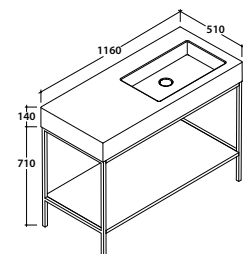

Basin INCANTHO 101.51

Basin 101.51 h14 cm. Sit-on or wall-hung installation. Fixing kit included. Weight 31 Kg

IN101ABI 590,00
BdC IN101AXX 879,00