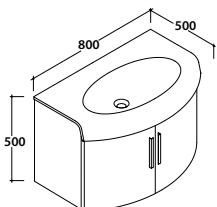

High cabinet BOWL+

High cabinet provided with two doors.
(reversible opening). Weight 24 Kg

BPC

Salice **904**
Betulla **905**

511,00