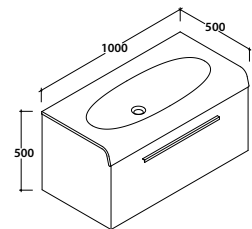

Salice **904** - Betulla **905**

Smoke **906** - Desert **907**

Laquered

Laminate oak laquered

Basin
BOWL+ 80.50

Basin 80.50 h19 cm. Wall-hung installation or on base. Fixing kit included. Weight 21 Kg

BP080BI

448,00