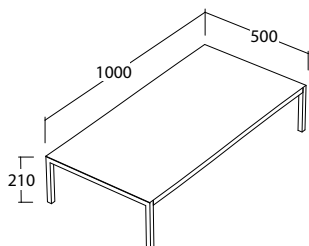

426,00

426,00

426,00

Structure for base 100. Weight 9,5 Kg

TB100BO

TB100GO

TB100RU

Matt white