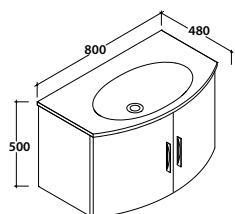

Smoke **906** - Desert **907**

Laquered

Laminate oak laquered

Wall-hung base 4ALL 78.48

Wall-hung base 78.49 h 49 cm. 2 doors. Weight 28 Kg

MDMA80Y

685,00

Salice **904** - Betulla **905**