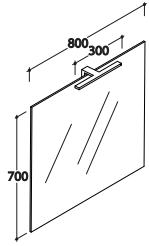

BPL090

311,00

Mirror frames

Code

Price

Mirror 80 With led lamp

Polished edge mirror 80.70 cm with led lamp (adjustable as needed). No switch.
Energy efficiency class A+. Weight 8,9 Kg

BPL080**298,00**