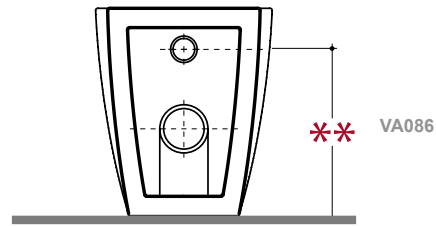

MULTI settings for WC

Multi