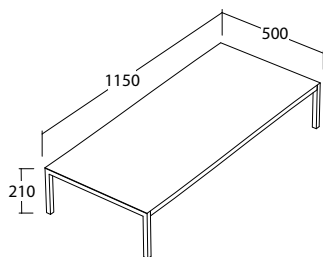

Structure for base 115. Weight 11 Kg

TB115BO

TB115GO

TB115RU

Matt white

Matt gray

Rust

426,00

426,00

426,00