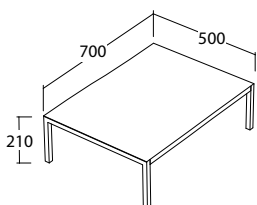

Structure for base 70. Weight 6,5 Kg

TB070BO

TB070GO

TB070RU

Matt white

Matt gray

Rust

379,00

379,00

379,00