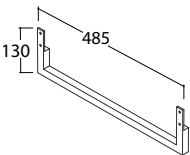

Towel rail

Brass towel rail for wall-hung shelf

POMCR

109,00

Suitable for installing a tap that can be wall-mounted or built-in a shelf.

If you order the item FR003 (Tap hole on a shelf), the washbasin must be placed according to the measurements shown in the sample sheet here. If you do not order the item FR003 (Tap hole on a shelf), the washbasin must be placed at the center of the shelf so that it can fit properly with the wall tap.