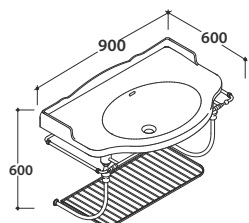

Floor-mounted structure PAESTUM 85.56

Brass chromium-plated floor-mounted structure. 85.56 h 83 cm. For basin PA056BI
Weight 12,5 Kg

PATC56 **1.615,00**