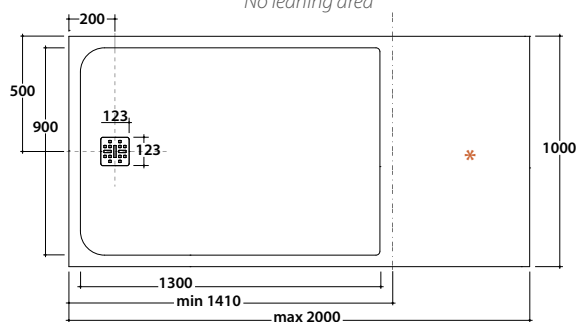

Dimension

L. from 141 to 200 cm.

W. 100 - H. 3

* Area senza inclinazione
No leaning area

DOCCIAPIETRA, length measure from 141 to 150 cm on request
Shower tray, length measure from 141 to 150 cm on request. Sit-on or floor level installation. Drain included. Reversible.

DM15010XXX 1.076,00

DOCCIAPIETRA, length measure from 151 to 160 cm on request
Shower tray, length measure from 151 to 160 cm on request. Sit-on or floor level installation. Drain included. Reversible.

DM16010XXX 1.159,00

DOCCIAPIETRA, length measure from 161 to 180 cm on request
Shower tray, length measure from 161 to 180 cm on request. Sit-on or floor level installation. Drain included. Reversible.

DM18010XXX 1.246,00

DOCCIAPIETRA, length measure from 181 to 200 cm on request
Shower tray, length measure from 181 to 200 cm on request. Sit-on or floor level installation. Drain included. Reversible.

DM20010XXX 1.285,00

Drain cover DOCCIAPIETRA

Drain cover (spare part)

DP009XXX 44,00

Drain

Drain for DOCCIAPIETRA and DOCCIATRE (spare part)

DP008 30,00

Repair kit

Repair kit

DPKITXXX 168,00

Repair marker

Repair marker

DPPENXXX 50,00

Cleaning detergent

Cleaning detergent for shower trays DOCCIAPIETRA (1 lt)

DET01 37,00