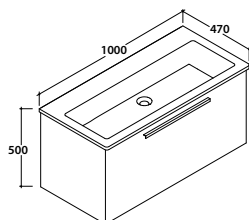

Wall-hung base FORTY3 97.46

Wall-hung base 97.46 h 48 cm. 1 drawer. Weight 33

FOM2Y

769,00

Salice **904** - Betulla **905**
Smoke **906** - Desert **907**
Laquered
Laminate oak laquered

Basin FORTY3 70.47

Basin 70.47 h14 cm. Wall-hung installation or furniture basins. Fixing kit included. Weight 19 Kg