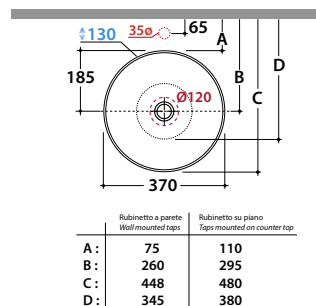

Towel rail

Brass towel rail for wall-hung shelf

POMCR

109,00

Suitable for installing a tap that can be wall-mounted or built-in a shelf.

If you order the item FR003 (Tap hole on a shelf), the washbasin must be placed according to the measurements shown in the sample sheet here. If you do not order the item FR003 (Tap hole on a shelf), the washbasin must be placed at the center of the shelf so that it can fit properly with the wall tap.