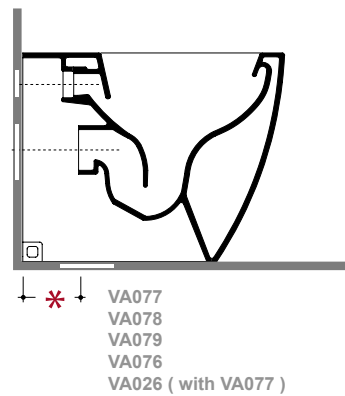

Multi 2.0

Code	* VA077	*VA078	*VA079	*VA076	**VA086	*VA026	***VA027	**VA028
IN001	6 <--> 11 cm	16 <--> 20 cm	12 <--> 15 cm	35 cm	33 / 36 cm			
LA001	6 <--> 12 cm	17 <--> 21 cm	13 <--> 16 cm	35 cm	33 / 36 cm			
ST001	6 <--> 11 cm	16 <--> 20 cm	12 <--> 15 cm	35 cm	33 / 36 cm			
ST004	6 <--> 11 cm	16 <--> 20 cm	13 <--> 15 cm	35 cm	33 / 36 cm			
FO001	6 <--> 12 cm	17 <--> 21 cm	13 <--> 16 cm	35 cm	35,5 / 38,5 cm			
BP001	6 <--> 11 cm	16 <--> 20 cm	12 <--> 15 cm	35 cm	33 / 36 cm			
MD003	6 <--> 11 cm	16 <--> 20 cm	12 <--> 15 cm	35 cm	33 / 36 cm			
MD004	6 <--> 11 cm	16 <--> 20 cm	12 <--> 15 cm	35 cm	33 / 36 cm			
MD005 MULTI 2.0	7 <--> 9 cm		10 <--> 11 cm	35 cm	35,5/36/37/37,5 cm	14 <--> 31 cm with VA077	21 <--> 25 cm	34,5/35/38/38,5 cm
MDB01	6 <--> 11 cm	16 <--> 20 cm	12 <--> 15 cm	35 cm				
GN001	6 <--> 11 cm	16 <--> 20 cm	12 <--> 15 cm	35 cm	33 / 36 cm