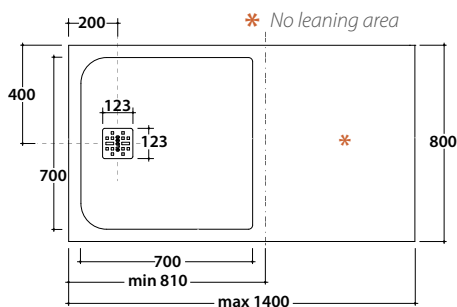

DP18080XXX

799,00

Dimension

L. from 81 to 140 cm.

W. 80 - H. 3

DOCCIAPIETRA, lenght measure from 81 to 100 cm on request
Shower tray, lenght measure from 81 to 100 cm on request. Sit-on or floor level installation. Drain included. Reversible.