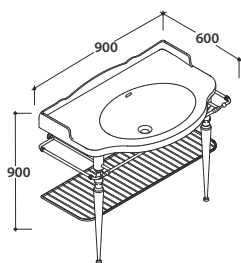

Wall-hung structure PAESTUM 84.54

Old looking metal wall-hung structure 84.54 h47 cm. For basin PA056BI.
Weight 7 Kg

PA067 **937,00**