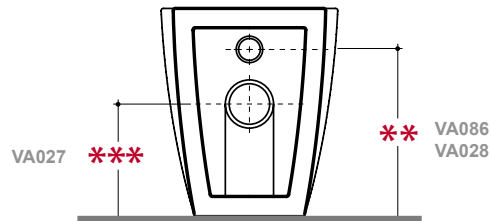

Multi 2.0

Code	* VA077	*VA078	*VA079	*VA076	**VA086	*VA026	***VA027	**VA028
IN001	6 <--> 11 cm	16 <--> 20 cm	12 <--> 15 cm	35 cm	33 / 36 cm			
LA001	6 <--> 12 cm	17 <--> 21 cm	13 <--> 16 cm	35 cm	33 / 36 cm			
ST001	6 <--> 11 cm	16 <--> 20 cm	12 <--> 15 cm	35 cm	33 / 36 cm			
ST004	6 <--> 11 cm	16 <--> 20 cm	13 <--> 15 cm	35 cm	33 / 36 cm			
FO001	6 <--> 12 cm	17 <--> 21 cm	13 <--> 16 cm	35 cm	35,5 / 38,5 cm			
BP001	6 <--> 11 cm	16 <--> 20 cm	12 <--> 15 cm	35 cm	33 / 36 cm			
MD003	6 <--> 11 cm	16 <--> 20 cm	12 <--> 15 cm	35 cm	33 / 36 cm			
MD004	6 <--> 11 cm	16 <--> 20 cm	12 <--> 15 cm	35 cm	33 / 36 cm			
MD005 MULTI 2.0	7 <--> 9 cm		10 <--> 11 cm	35 cm	35,5/36/37/37,5 cm	14 <--> 31 cm with VA077	21 <--> 25 cm	34,5/35/38/38,5 cm
MDB01	6 <--> 11 cm	16 <--> 20 cm	12 <--> 15 cm	35 cm				
GN001	6 <--> 11 cm	16 <--> 20 cm	12 <--> 15 cm	35 cm	33 / 36 cm