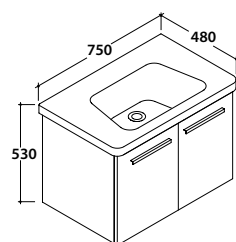

Laquered
Laminate
oak laquered

Wall-hung base DAILY 71.46

Wall-hung base 71.46 h 48 cm. 2 doors. Weight 25 Kg

DAM4Y

559,00

Laquered
Laminate
oak laquered

DAILY Basins

Code