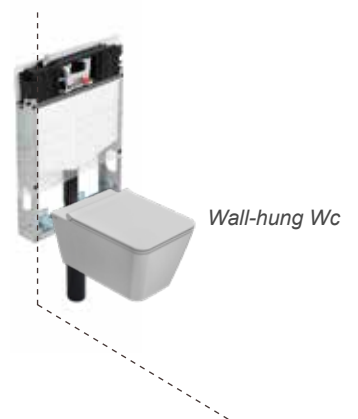

CAINSO4

For masonry walls