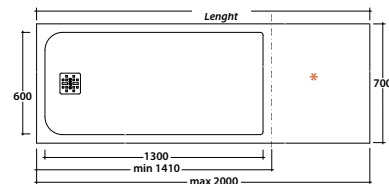

Order form for shower trays with measured length

Data

Cliente/Codice cliente

Vs. Riferimento

Ordine nr.

DOCCIAPETRA 70	Code	Lenghts available	Color code	Lenght	Quantity
	DM10070XXX	Min. 70 cm. - Max 100 cm.			
	DM11070XXX	Min. 101 cm. - Max 110 cm.			
	DM12070XXX	Min. 111 cm. - Max 120 cm.			
	DM14070XXX	Min. 121 cm. - Max 140 cm.			
	DM15070XXX	Min. 141 cm. - Max 150 cm.			
	DM16070XXX	Min. 151 cm. - Max 160 cm.			
	DM18070XXX	Min. 161 cm. - Max 180 cm.			
DM20070XXX	Min. 181 cm. - Max 200 cm.