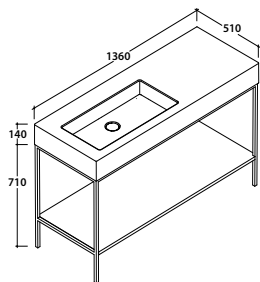

Structure in metal
135.50 h 71 cm.
Weight 19 Kg

TL135BO
Matt white

832,00

TL135GO
Matt grey

832,00

TL135RU
Rust

832,00

Lavabo DX INCANTHO 136.51