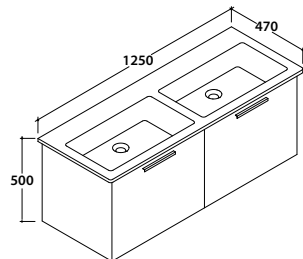

Towel rail

Brass chromium-plated towel rail.

PF125CR

143,00

Wall-hung base FORTY3 123.46

Wall-hung base 123.46 h 48 cm. 2 drawers. Weight 37 Kg

FOM1Y

1.054,00