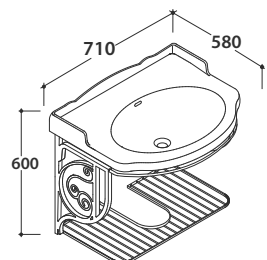

PATC06 1.865,00

**Wall-hung structure
PAESTUM 69.57**

Old looking metal wall-hung structure 69.57 h 56 cm. For basin PA006BI.
Weight 6 Kg

PA035 844,00

PAESTUM Basins

Code

Price €

Floor-mounted structure PAESTUM 69.56