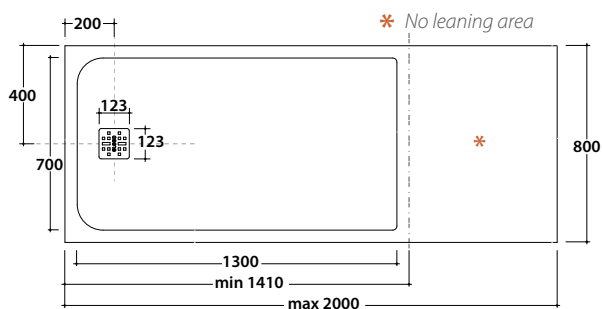

Dimension

L. from 141 to 200 cm.

W. 80 - H. 3

DOCCIAPIETRA, MISURA LUNGHEZZA A RICHIESTA DA 141 A 150 CM.
Shower tray, lenght measure from 141 to 150 cm on request. Sit-on or floor level installation. Drain included. Reversible.

DM15080XXX 908,00

DOCCIAPIETRA, MISURA LUNGHEZZA A RICHIESTA DA 151 A 160 CM.
Shower tray, lenght measure from 151 to 160 cm on request. Sit-on or floor level installation. Drain included. Reversible.

DM16080XXX 984,00

DOCCIAPIETRA, MISURA LUNGHEZZA A RICHIESTA DA 161 A 180 CM.
Shower tray, lenght measure from 161 to 180 cm on request. Sit-on or floor level installation. Drain included. Reversible.

DM18080XXX 1.059,00

DOCCIAPIETRA, MISURA LUNGHEZZA A RICHIESTA DA 181 A 200 CM.
Shower tray, lenght measure from 181 to 200 cm on request. Sit-on or floor level installation. Drain included. Reversible.

DM20080XXX 1.135,00

Shower trays