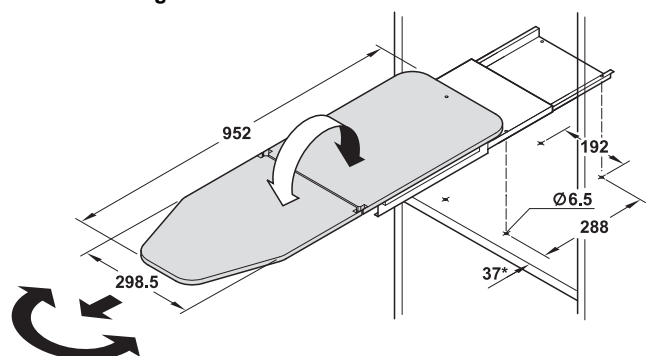

Shelf mounting

* 40 mm with door/flap

Cover	Cat. No.
Aluminium	568.60.793
Grey stripes	568.60.780

Packing: 1 piece

7