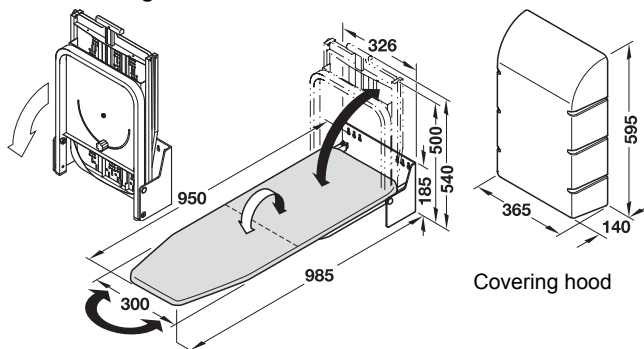

Wall mounting

Cover	Cat. No.
Aluminium	568.66.723
Grey stripes	568.66.700

Packing: 1 piece

Covering hood

Material	Colour	Cat. No.
Plastic	White, RAL 9016	568.66.790

Packing: 1 piece