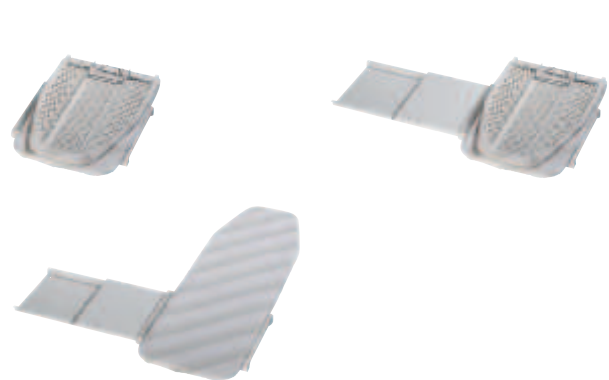

### Häfele Ironfix Ironing board

→ For wall mounting

- > Material: Fitting parts: Steel
- > Finish/colour: Fitting parts: Powder coated, white, RAL 9016
- > Version: Fully assembled, folding, rotates continuously through 180°, with locking facility

#### Wall mounting

Cover	Cat. No.
Aluminium	568.66.723
Grey stripes	568.66.700

Packing: 1 piece

#### Covering hood

Material	Colour	Cat. No.
Plastic	White, RAL 9016	568.66.790

Packing: 1 piece

Aluminium Grey stripes

### Vitaflex

→ For shelf mounting

- > Material: Fitting parts: Steel
- > Finish/colour: Fitting parts: Powder coated, white, RAL 9016
- > Version: Folding, rotates through 180° with positioning at intervals of 30°, fully pre-assembled without front connection
- > Installation depth: 350 mm
- > Installation height: 125 mm
- > Installation width: 540 mm