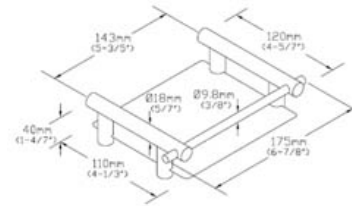

Soap dish
Código: AI0050C

General description

- Soap dish, stainless steel AISI 304, bright finish, for mounting on the wall.
- Suitable for the hotel sector, for fitting out the bathrooms in the hotel rooms.
- Model suitable for public use.
- With no removable components.
- It normally goes along with a stainless steel towel rail or towel ring

Components and Materials

- Stainless steel AISI 304 dish, 0.8 mm thick, bright finish, welded to the holder.
- Stainless steel AISI 304 holder, 0.8 mm thick, bright finish, seamless.
- Mounting on the wall by means of two screws.

Dim.: ±4%

Technical Specifications

Distance from the wall - 120 mm
Soap dish dimension - 40x175x120 mm mm

Operation

No specific instructions for its use required.

Certificates & Qualifications

ISO 9001:2008.