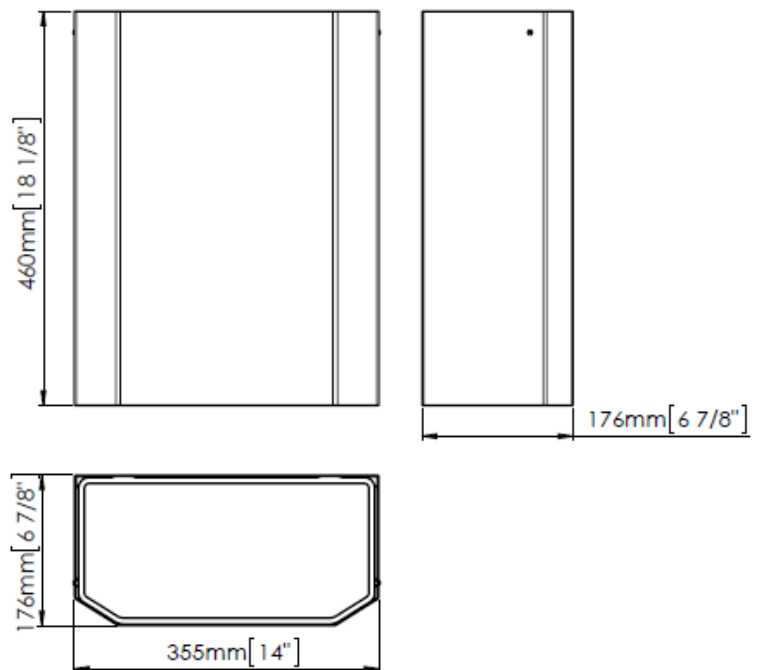

### General Description

- Open waste receptacle, 25 L of capacity with inner plastic ring for bag holder. For standing on the floor or wall mounting by means of 4 slot holes drilled on the back of the appliance.
- Suitable for lavatories and in-doors public areas with medium traffic
- Model suitable for public use.

### Technical specifications

<b>Dimensions</b>	460x355x176 mm
<b>Capacity</b>	25 L
<b>Body thickness</b>	0,8 mm
<b>Weight (empty)</b>	3,7 Kg

### Components & Materials:

- **PPA2279:** steel white Epoxy finish, 0.8 mm thick.
- **PPA2279C:** stainless steel AISI 304, bright finish, 0.8 mm thick.
- **PPA2279CS:** stainless steel AISI 304, satin finish, 0.8 mm thick.
- Back plate 0.8 mm thick with 4 slot holes for wall mounting.
- Black PP plastic ring for bag holder.

### Dimensions

Dimensions ± 4%