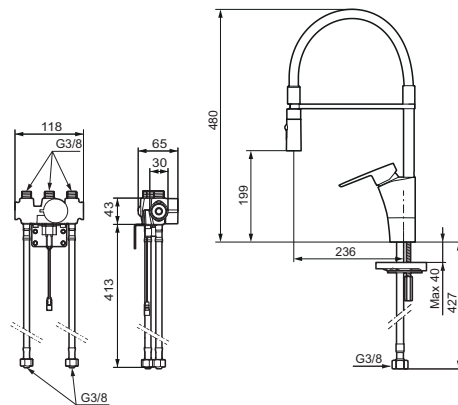

- ESS (energy saving system)
- Ceramic cartridge with soft closing function
- Swivel spout, limitation part for 60°, 85°, 110° or 360° included
- Nozzle with two spray patterns (normal and rinse)
- Flush Timeout - safety shut-off to prevent flooding
- Can be turned off for 5 min. (eg for cleaning)
- Low power consumption - Long life
- IP class sensor, IP67
- Approved non-return valves, EN-Standard EN1717

## Installation:

- Automatic sensor calibration
- All models can be adapted for either battery 6V or mains operation 12V AC/DC
- Mains operation requires installation of the AC adapter art.no. 729478.AE and power supply art.no. 729470, alternatively transformer art.no. 729475
- Soft PEX<sup>®</sup> hoses with 3/8" connecting nut (stainless steel braided)
- Hole diameter Ø34-37 mm