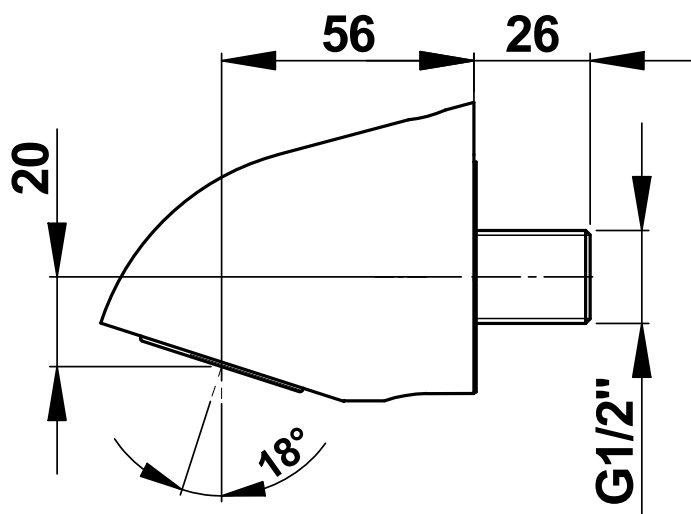

Range: Shower heads

Ref: 29301 - Fixed shower head

> Working pressure :

- 1 to 5 bar

> Flow :

- According to the installed fittings

> Functionality :

- Simple rain spray
- Fixed shower head

> Hydraulic supply :

- M G 1/2" - Threaded length 25 mm

> Thermal resistance :

- Resistant to a temperature of 75°C for 30-minute-thermal-shocks

> Delivered with :

- Instruction manual

> Standards & approvals :