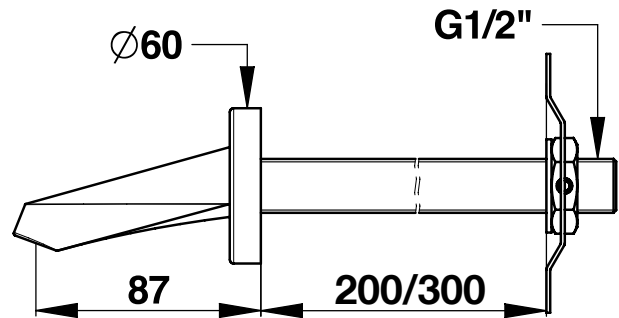

TECHNICAL DATA SHEET

PRESTO®

Range: Spout

Ref: 30906 - Short spout without water retention for washbasin - Cross partition

> Working pressure :

- 1 to 5 bar

> Flow :

- Full flow straightener
- Water flow depending on the chosen tapware

> Functionality :

- Wall-mounted chrome-plated brass spout without water retention

> Hydraulic supply :

- M G 1/2" (15x21) with threaded spigot for cross-partition installation from 200 to 300mm

> Thermal resistance :

- Resistant to a temperature of 75°C for 30-minute-thermal-shocks

> Delivered with :

- 1 suitable gasket
- 1 rose
- 1 flow straightener
- 1 nut

> Standards & approvals :

- Brass body and component in accordance with EN 1982/CC754S, NF EN 12164/CW614N, NF EN 12165/CW617N
- Molded chrome-plated body in accordance with EN 12540
- 200-hour neutral salt spray resistant (NSS) in accordance with ISO 9227