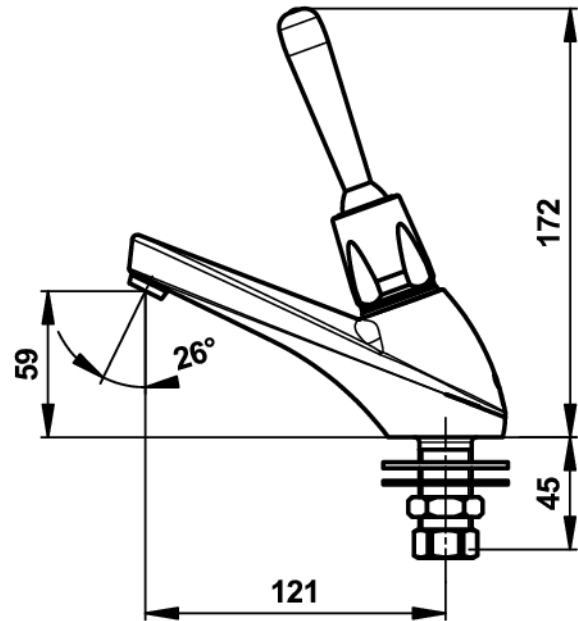

TECHNICAL DATA SHEET

PRESTO®

Range : Single deck-mounted tap

Ref : 64652 - PRESTO 705

> Working pressure :

- 1 to 5 bar

> Flow :

- 3 l/min at 3 bar - 4-position flow adjustment device
- Anti-water-hammering design

> Flow time :

- 15 seconds (± 5 sec.)

> Operation:

- Simple press on the lever to activate the water flow

> Hydraulic supply :

- M G 1/2" (15x21) - Cold or premixed water

> Thermal resistance :

- Resistant to a temperature of 75°C for 30 minute thermal shock

> Security :

- Non-removable, wear-proof red or blue marker

> Delivered with :

- 1 Nut for 12x14 tube
- 1 Filter gasket
- 1 Stainless steel plain washer
- 1 Brass clamping nut
- 1 Nitrile plain washer
- 2 Non-removable, wear-proof coloured marker
- Instruction manual