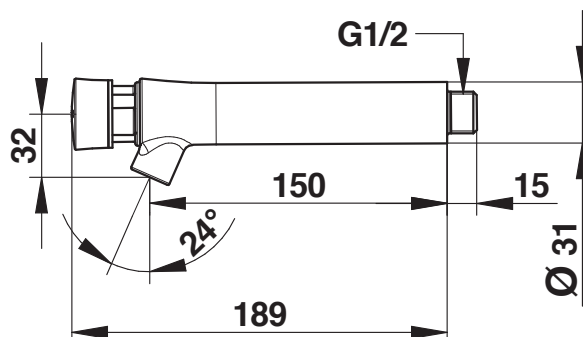

Range: Washbasin single self-closing tap

Ref: 66225 - PRESTO NEO S® Stainless Steel wall-mounted tap - 7 sec. (PRESTOGREEN)

> Working pressure:

- 1 to 5 bar

> Flow:

- 3 l/min at 3 bars - 4-position setting
- Anti water-hammer system

> Flow time:

- 7 seconds

> Hydraulic supply:

- G 1/2" x 15 - cold water

> Dimensions :

- 150mm projection

> Thermal resistance:

- This tap can withstand a thermal shock of 75°C for 30 minutes as part of a thermal shock programme

- 1 Installation manual

> Standards / Approvals:

- Stainless steel body (304 L)
- Neutral Salt Spray (NSS) resistant: 200 h according to NF ISO 9227