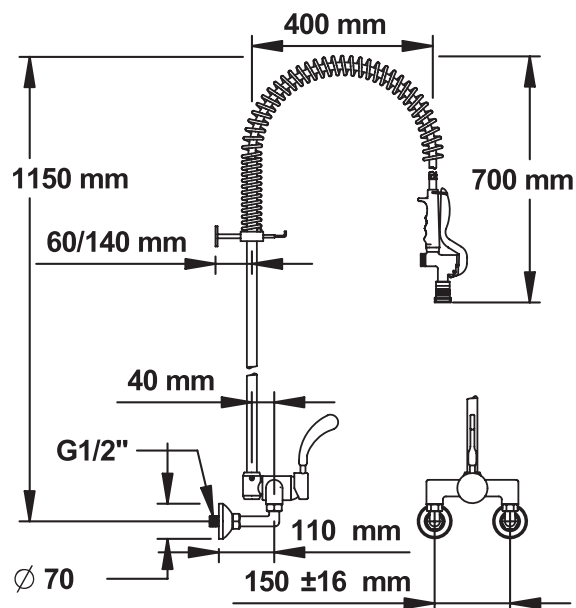

Range: PRESTO Maestro - Professional Kitchen Taps
Ref: 70558 - Wall-mounted 2 holes single lever mixer

> Flow rate:

- Limited to 10 l/mn on the spray head

> Water supply:

- Link connectors to tap inlet M G3/4"

> Security:

- NF non-return valves

> Tap:

- Ø35 mm ceramic cartridge
- Anti-shock ergonomic lever

> Pillar tap:

- H750 mm pillar tap in chrome-plated brass
- Wall adjustable fixing support from 60 to 140 mm
- Stainless steel spring
- L.1050 mm hose. Rotating nut FF G 1/2 "

> Material:

- Body and pillar in chrome-plated brass

> Ergonomic spray head:

- Anti-limescale spray head with adjustable jet with shockproof connector and built-in flow limiter 10L/mn.