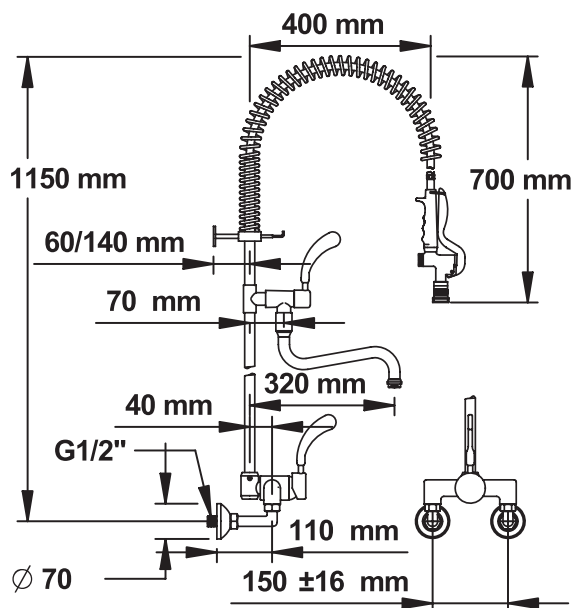

Range: PRESTO Maestro - Professional Kitchen Taps

Ref: 70559 - Wall-mounted 2 holes single lever mixer with adjustable jet spray head and filler spout

> Flow rate:

- Limited to 10 l/mn on the spray head

> Water supply:

- Link connectors to tap inlet M G3/4"

> Security:

- NF non-return valves

> Tap:

- Ø35 mm ceramic cartridge
- Anti-shock ergonomic lever

> Pillar tap:

- H750 mm pillar tap in chrome-plated brass
- Wall adjustable fixing support from 60 to 140 mm
- Stainless steel spring
- L.1050 mm hose. Rotating nut FF G 1/2 "

> Material:

- Body and pillar in chrome-plated brass

> Ergonomic spray head:

- Anti-limescale spray head with adjustable jet with shockproof connector and built-in flow limiter 10L/mn.

> Filling spout

- 1/4 turn DIN G1/2 ceramic head tap with standard spout and flow straightener