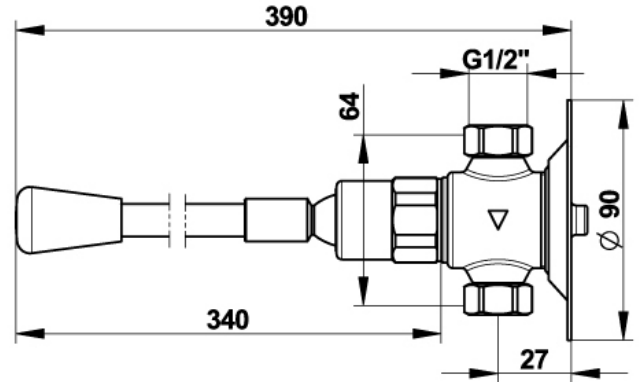

Range : Knee operated taps for washbasin

Ref : 31683 - PRESTO 712 Knee operated tap

> **Working pressure :**

- 1 to 5 bar

> **Flow :**

- 3 l/min at 3 bar - 4-positions flow adjustment device
- Anti-water-hammering design

> **Flow time :**

- 15 seconds (± 5 sec.)

> **Operation :**

- Knee operated through action on the omnidirectional control (flexible trigger)

> **Hydraulic supply :**

- Either with hot, cold or mixed temperature water. MG $\frac{1}{2}$ (15x21) Inlet and outlet

> **Thermal resistance :**

- Resistant to a temperature of 75°C for 30 minute thermal shock

> **Security :**

- Non-removable, wear-proof red or blue marker

> **Delivered with :**

- 1 Gasket nut
- 1 Coupling nut
- 1 non return valve
- 1 Nut for 12x14 pipe
- 2 colored marker (Red and blue)
- Instruction manual

> **Standards & approvals :**

- Brass body in accordance with EN 1982, EN 12164, EN 12165
- Molded chrome-plated body in accordance with EN 12540
- 200-hour neutral salt spray resistant (NSS) in accordance with ISO 9227
- Acoustic class II