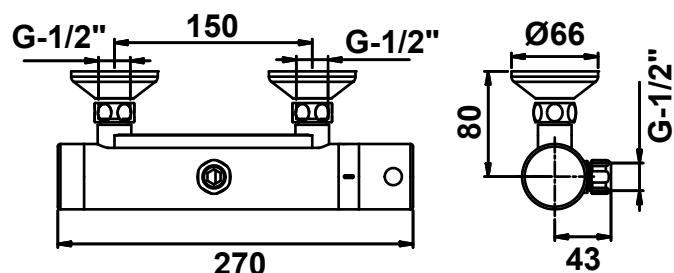

Range: Thermostatic mixer for shower
Ref: 52358 - PRESTO 9400 TE

> Working pressure:

- 0.5 to 5 bars

> Flow:

- 8 l/mn at 4 bar with flow regulator

> Working:

- Water flow activation whenever hands are detected and automatically shuts off (12 s) after the user left

> Hydraulic supply:

- 3/4" nut and 3/4" - 1/2" eccentric connector
- Adjustable center distance from 130 to 170mm, preset at 150mm

> Power supply:

- 9V lithium battery

> Material and colour finish:

- Chrome treatment

> Thermal resistance:

- 0 to 65°C

> Safety:

- Anti-scalding : with temperature limiter
- In case of cold water cut-off, flow will immediately stop

> Delivered with:

- 1 eccentric connector G1/2" 30mm
- 1 thermostatic mixer
- 1 installation manual

> Standards and approvals:

- Molded chrome-plated body in accordance with EN 12540
- 200-hour neutral salt spray resistant (NSS) in accordance with ISO 9227