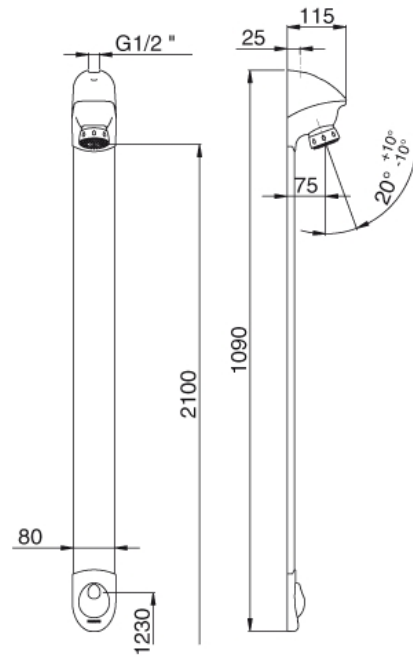

Range : Timed flow single tap for shower

Ref : 27400 - PRESTO DL 400 SE® single tap with straight stop valve

> **Working pressure :**

- 1 to 5 bar

> **Flow :**

- 6 l/min at 3 bar with integrated flow limiter
- Anti-water-hammering design
- Fixed shower head with anti-limescale spikes

> **Flow time :**

- 30 seconds (± 5 sec.)

> **Hydraulic supply :**

- G 1/2" (15x21) Top water inlet with straight stop valve
- For cold or premixed water

> **Material and colour finish :**

- Metal body injected molded
- Extruded cover in aluminium (magnesium-silicon alloy 6060)

> **Thermal resistance :**

- Resistant to a temperature of 75°C for 30 minute thermal shock

> **Security :**

- Patented anti-blocking "S" system to avoid the water to flow continuously

> **Delivered with :**

- VBA screws and nylon plugs
- MF G 1/2" stop valve and filter
- Instruction manual

> **Standards & approvals :**

- Acoustic class I
- Molded chrome-plated body in accordance with EN 12540
- 200-hour neutral salt spray resistant (NSS) in accordance with ISO 9227