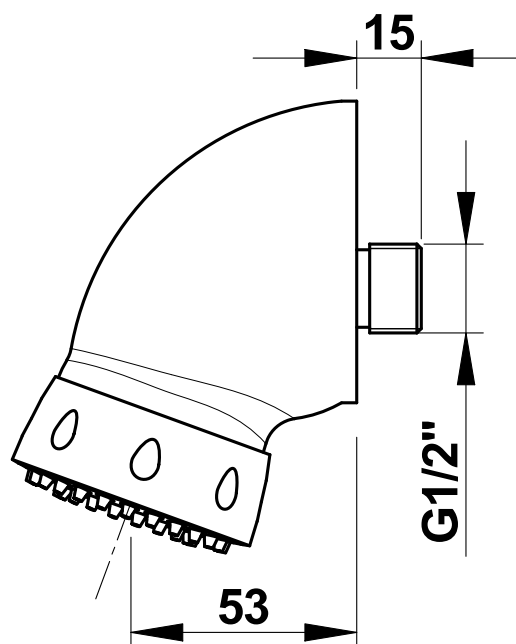

**Range:** Shower heads

**Ref:** 29255 - Wall mounted shower head with anti-limescale spikes with directional grid

**> Working pressure :**

- 1 to 5 bar

**> Flow :**

- 6 l/min with integrated flow limiter

**> Functionality :**

- Simple rain spray
- Anti-Limescale spikes
- Fixed shower head with directional grid

**> Hydraulic supply :**

- M G 1/2" - Threaded length 15 mm

**> Thermal resistance :**

- Resistant to a temperature of 75°C for 30-minute-thermal-shocks

**> Delivered with :**

- Instruction manual

**> Standards & approvals :**

- Brass body in accordance with EN 1982, EN 12164, EN 12156
- Molded chrome-plated body in accordance with EN 12540
- 200-hour neutral salt spray resistant (NSS) in accordance with ISO 9227