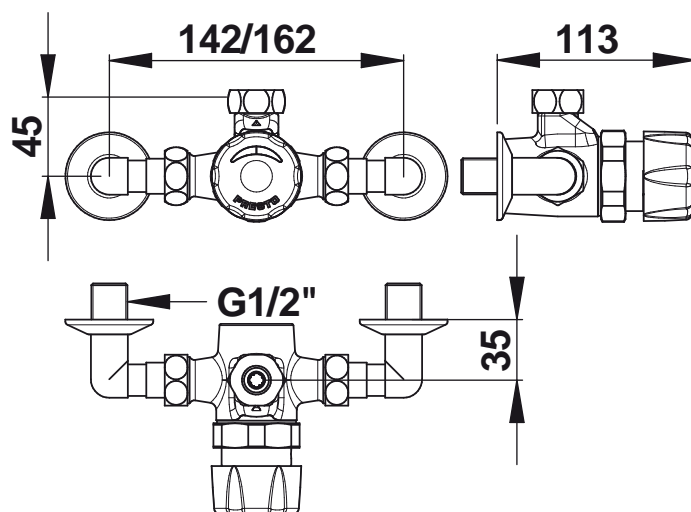

Range : ALPA SHOWER

Ref : 35814 - PRESTO ALPA Single control mixer - with angled connectors / with chrome-plated knob

> Working pressure:

- 1 to 5 bar

> Flow:

- 6 l/min with integrated flow limiter
- Anti-water-hammering design

> Flow time:

- 30 seconds (- 10 / + 5 seconds)

> Hydraulic supply:

- Angled connectors F 3/4" (20x27) x M 1/2" (15x21)
- On ALPA NF/ IB mixer with NF non return valves

> Material and colour finish:

- Chrome-plated knob

> Thermal resistance:

- Resistant to a temperature of 75°C for 30-minute-thermal-shocks

> Security:

- Adjustable tamper-proof temperature limiter to prevent scalding

> Delivered with:

- 2 Filter gaskets
- 3 Union nuts 3/4" (20x27)
- 2 angled connectors M 3/4" - F 1/2"