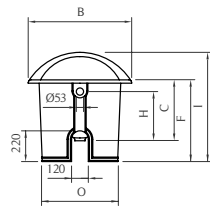

Options:

Outside finishing ~ Solid Copper skirt (only in ref. without rings) ~ Hand Gilded exterior in Gold, Silver or Copper leaf (only in ref. without rings) | Rings | Antislip | Tap holes

1370 x 765 | 1540 x 765 | 1700 x 760

DAKOTA

DIMENSÕES - DIMENSIONS (mm)

1370	1370	765	445	1226	600	585	-	353	755	290	-	740	580	550	-	-	-
1540	1540	765	445	1380	600	585	-	353	755	290	-	740	580	550	-	-	-
1700	1700	760	450	1548	608	585	-	370	755	300	-	730	578	550	-	-	-
	A	B	C	D	E	F	G	H	I	J	L	M	N	O	P	Q	R

* Opção - Option

Pormenor da ába - Rim detail

1370

KG	LT
PESO/WEIGHT 155	VOL. 165

1540

KG	LT
PESO/WEIGHT 163	VOL. 180

1700

KG	LT
PESO/WEIGHT 170	VOL. 205