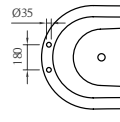

Options:

Outside finishing ~ Solid Copper skirt (only in ref. without rings) ~ Hand Gilded exterior in Gold, Silver or Copper leaf (only in ref. without rings) | Rings | Antislip | Tap holes

1370 x 765 | 1540 x 765 | 1700 x 760

DAKOTA

DIMENSÕES - DIMENSIONS (mm)

1370	1370	765	445	1226	600	585	-	353	755	290	-	740	580	550	-	-	-
1540	1540	765	445	1380	600	585	-	353	755	290	-	740	580	550	-	-	-
1700	1700	760	450	1548	608	585	-	370	755	300	-	730	578	550	-	-	-
	A	B	C	D	E	F	G	H	I	J	L	M	N	O	P	Q	R

* Opção - Option

Pormenor da ába - Rim detail

1370

KG	LT
PESO/WEIGHT 155	VOL. 165

1540

KG	LT
PESO/WEIGHT 163	VOL. 180

1700

KG	LT
PESO/WEIGHT 170	VOL. 205