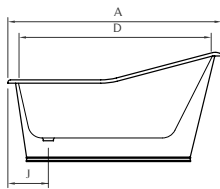

Options:

Outside finishing ~ Solid Copper skirt (only in ref. without rings) ~ Hand Gilded exterior in Gold, Silver or Copper leaf (only in ref. without rings) | Rings | Antislip | Tap holes

1370 x 765 | 1540 x 765 | 1700 x 760

DAKOTA

DIMENSÕES - DIMENSIONS (mm)

1370	1370	765	445	1226	600	585	-	353	755	290	-	740	580	550	-	-	-
1540	1540	765	445	1380	600	585	-	353	755	290	-	740	580	550	-	-	-
1700	1700	760	450	1548	608	585	-	370	755	300	-	730	578	550	-	-	-
	A	B	C	D	E	F	G	H	I	J	L	M	N	O	P	Q	R

* Opção - Option

Pormenor da ába - Rim detail

1370

KG	LT
PESO/WEIGHT 155	VOL. 165

1540

KG	LT
PESO/WEIGHT 163	VOL. 180

1700

KG	LT
PESO/WEIGHT 170	VOL. 205