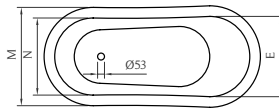

Options:

Outside finishing ~ Solid Copper skirt (only in ref. without rings) ~ Hand Gilded exterior in Gold, Silver or Copper leaf (only in ref. without rings) | Rings | Antislip | Tap holes

1370 x 765 | 1540 x 765 | 1700 x 760

DAKOTA

DIMENSÕES - DIMENSIONS (mm)

1370	1370	765	445	1226	600	585	-	353	755	290	-	740	580	550	-	-	-
1540	1540	765	445	1380	600	585	-	353	755	290	-	740	580	550	-	-	-
1700	1700	760	450	1548	608	585	-	370	755	300	-	730	578	550	-	-	-
	A	B	C	D	E	F	G	H	I	J	L	M	N	O	P	Q	R

* Opção - Option

Pormenor da ába - Rim detail

1370

KG	LT
PESO/WEIGHT 155	VOL. 165

1540

KG	LT
PESO/WEIGHT 163	VOL. 180

1700

KG	LT
PESO/WEIGHT 170	VOL. 205