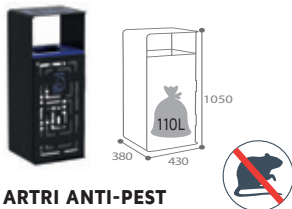

ARTRI ANTI-PEST

- Anti-corrosion treated and anti-UV powder-coated steel
- Door + rear with laser cut design and clear polycarbonate liners
- Screenprinting on the door, rear + top
- Pest control base plate