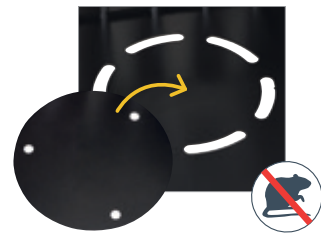

Pest control base plate supplied to be installed in the base of the ARTRI bin

Colour / Manganese grey body	ARTRI	ARTRI ALU	ARTRI EXTREME
■ Papier - Ultramarine Blue RAL 5002	54928	54920	54924
■ Tri Emballages - Coiza yellow RAL 1021	54929	54921	54925
■ Tri déchets - Pearl light grey RAL 9022	54930	54922	54926
■ Tri déchets + Ashtray - Pearl light grey RAL 9022	54931	54923	54927